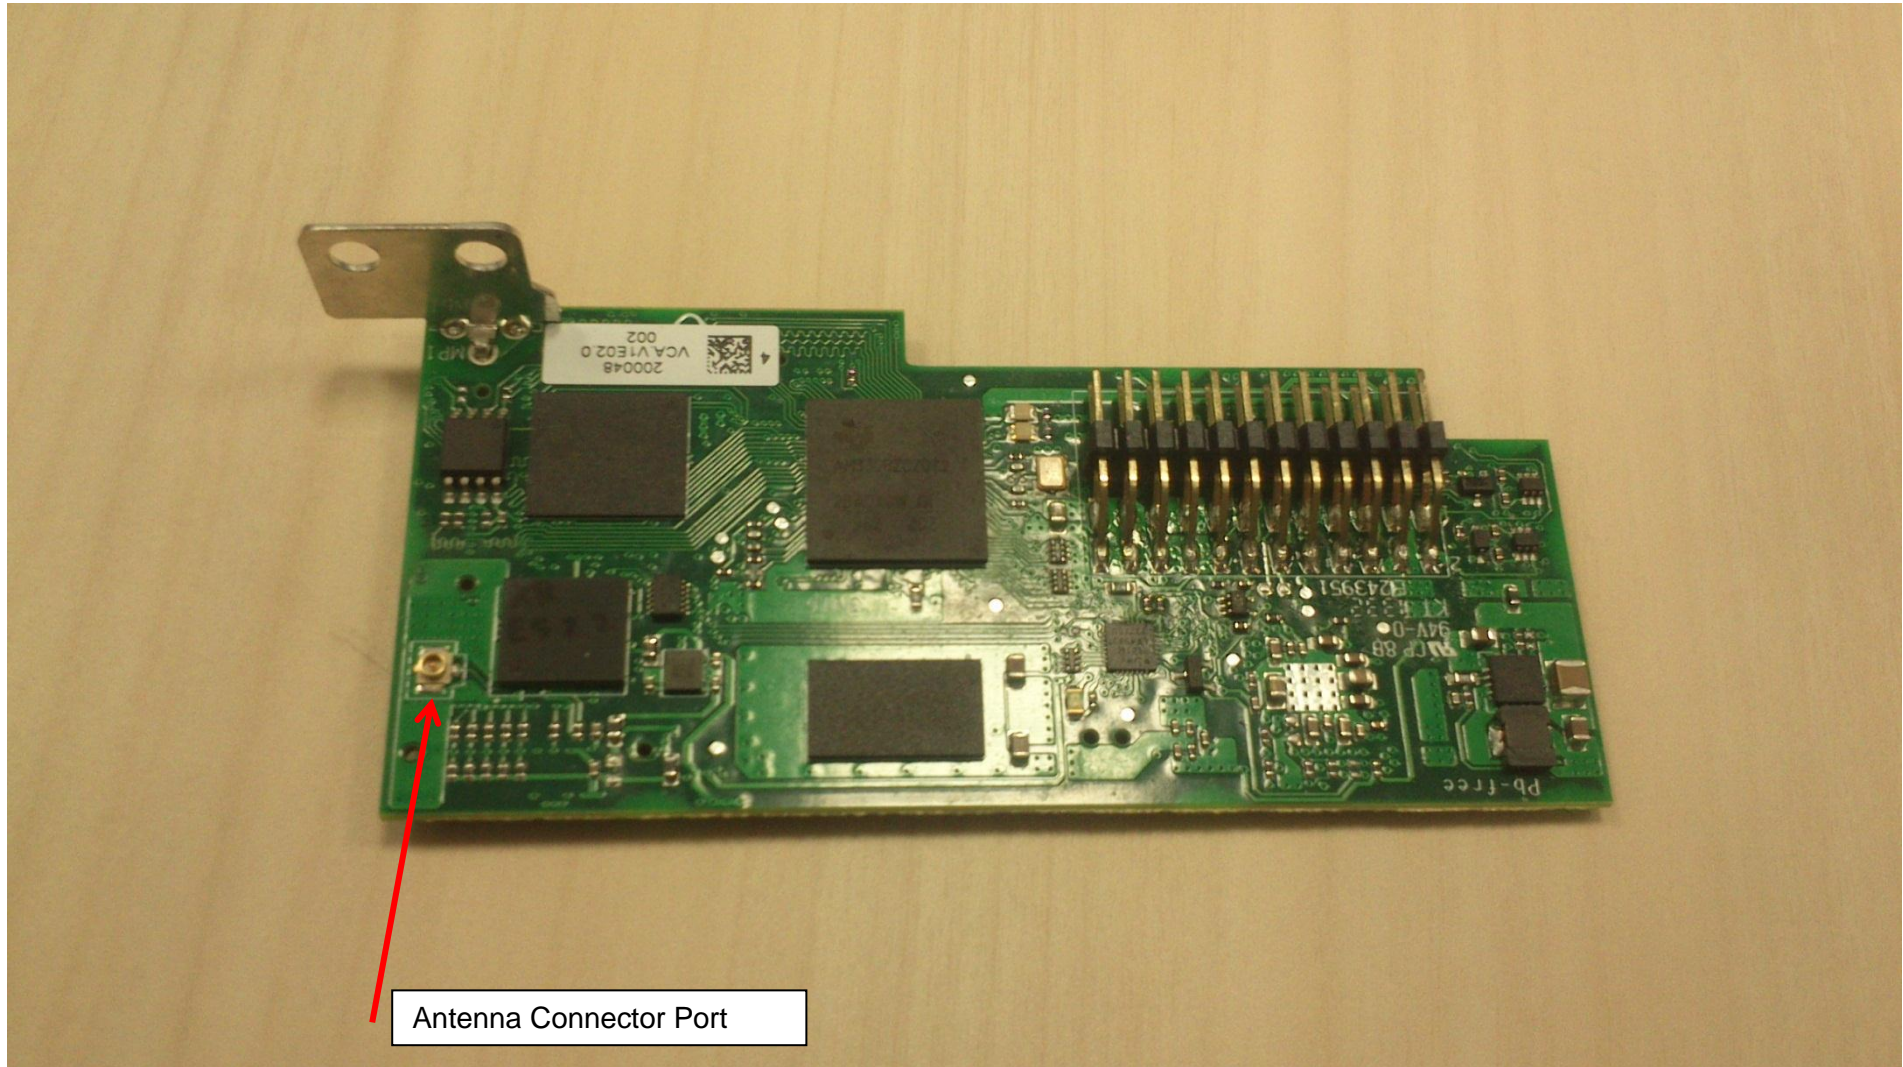

FCC ID: X6W-3N16M

WIFI DATA LOGGER Top View

Antenna Connector Port

FCC ID: X6W-3N16M

WIFI DATA LOGGER Bottom View