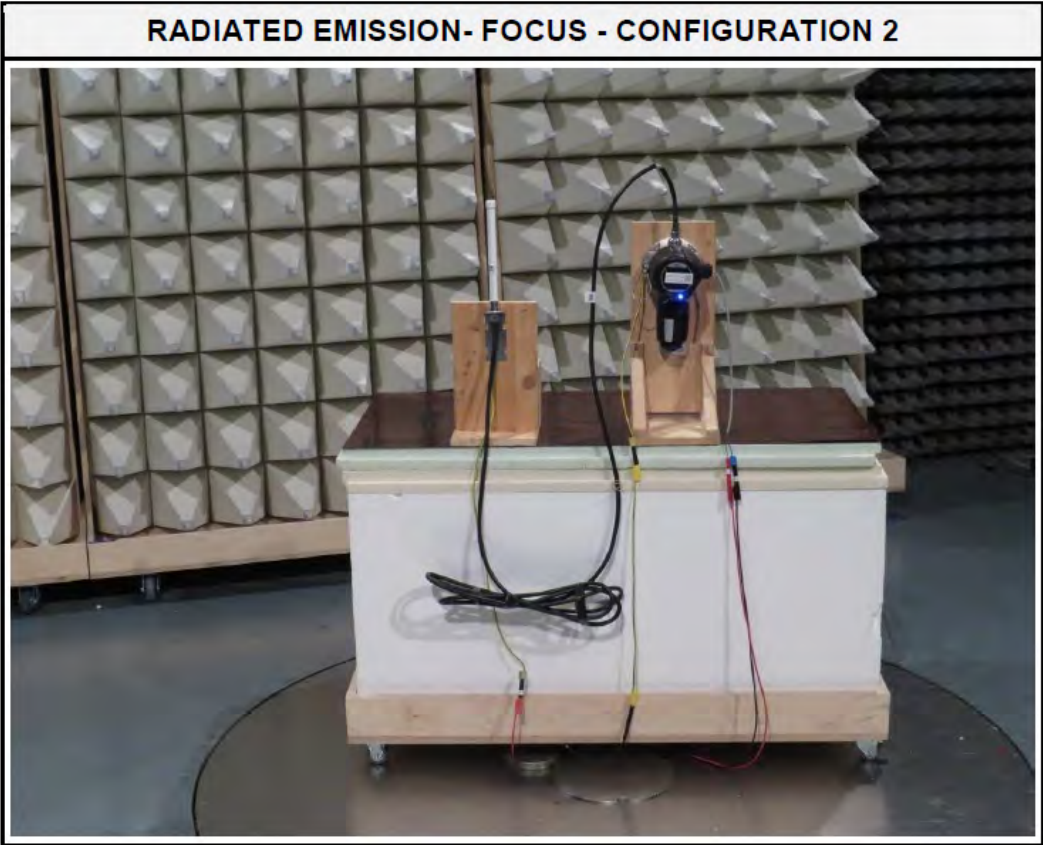

FCC ID: X60-RC003

IC: 5895F-RC003

HVIN: RC003

Setup 18 to 26.5 GHz

Setup 30 to 200 MHz

Setup 0.2 to 1 GHz

Setup 1 to 6.5 GHz

FCC ID: X60-RC003
IC: 5895F-RC003
HVIN: RC003