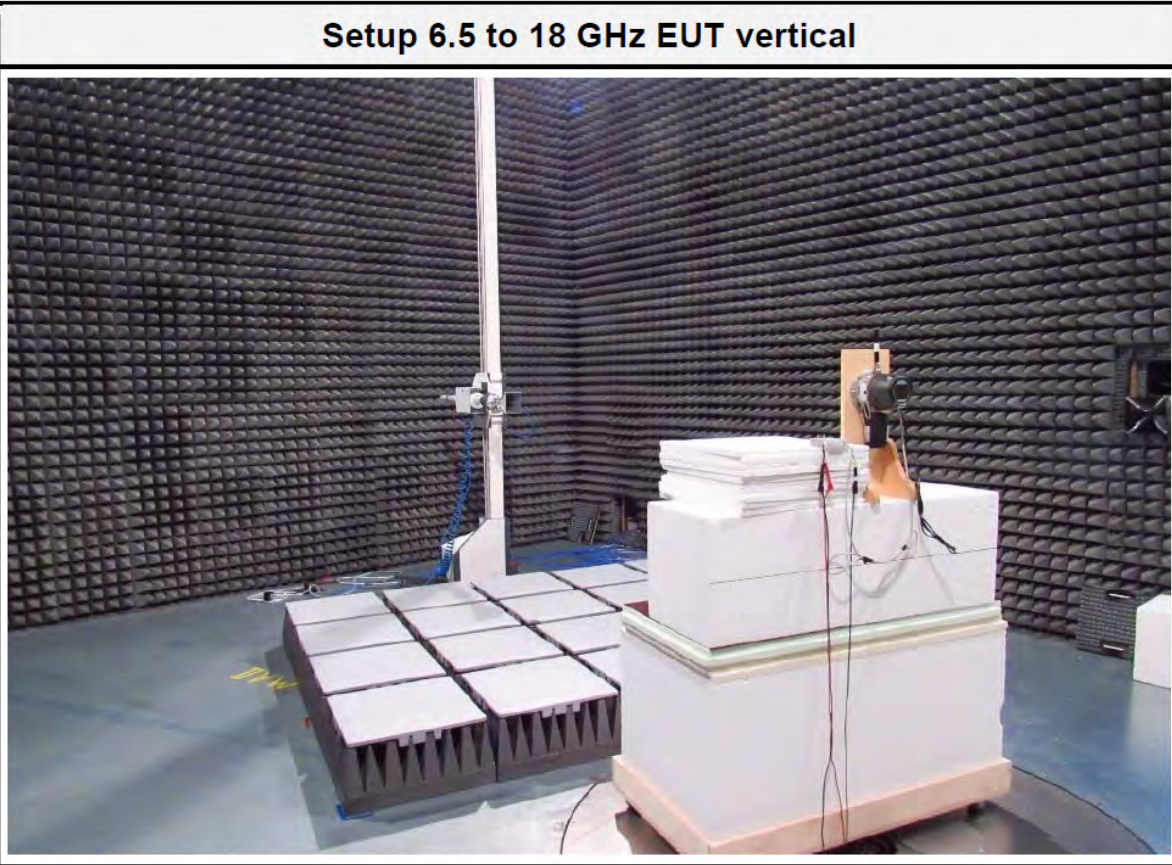

FCC ID: X60-RC003

IC: 5895F-RC003

HVIN: RC003

Setup 18 to 26.5 GHz

Setup 30 to 200 MHz

Setup 0.2 to 1 GHz

Setup 1 to 6.5 GHz

FCC ID: X60-RC003
IC: 5895F-RC003
HVIN: RC003