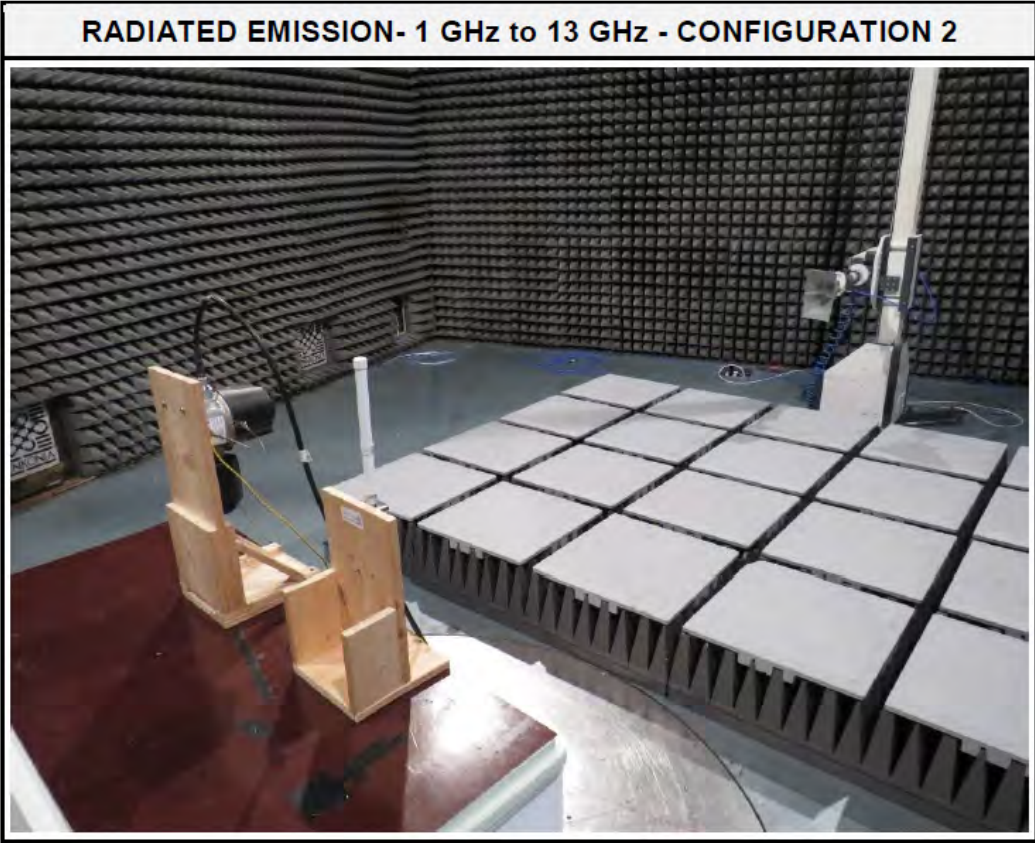

FCC ID: X60-RC003

IC: 5895F-RC003

HVIN: RC003

Setup 18 to 26.5 GHz

Setup 30 to 200 MHz

Setup 0.2 to 1 GHz

Setup 1 to 6.5 GHz

FCC ID: X60-RC003
IC: 5895F-RC003
HVIN: RC003