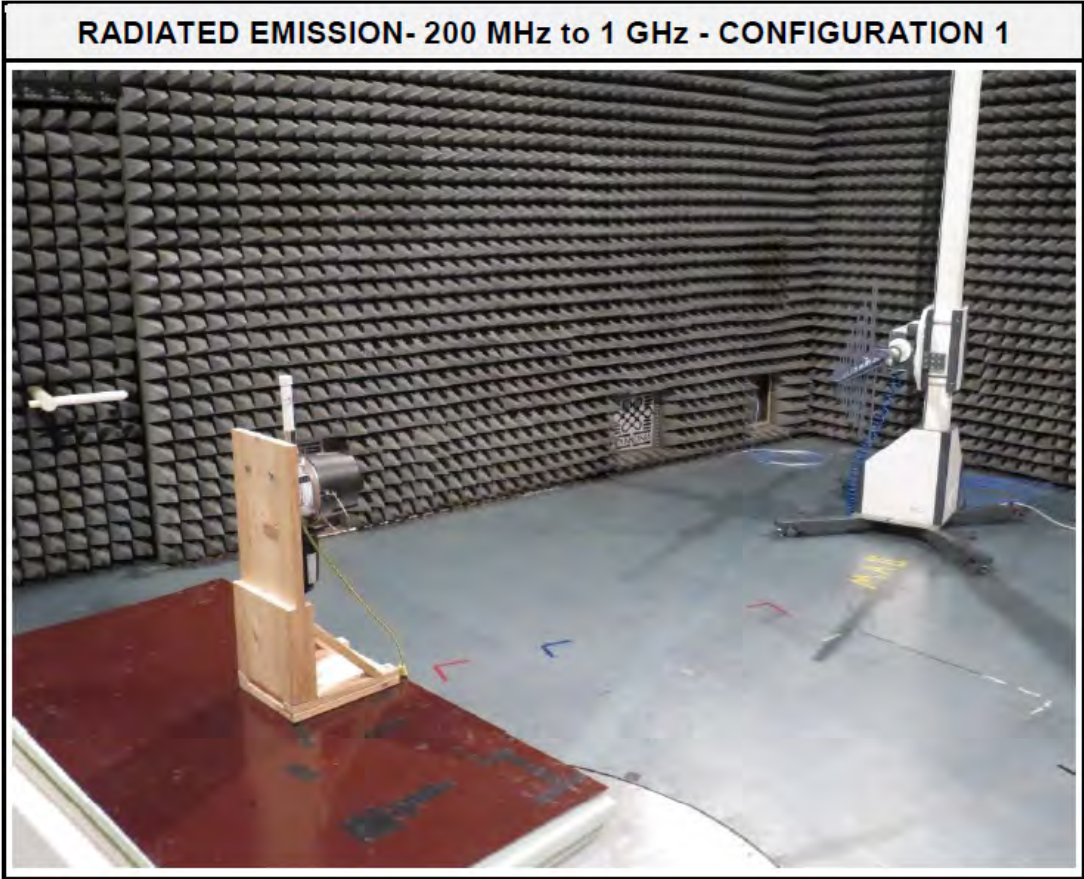

FCC ID: X60-RC003

IC: 5895F-RC003

HVIN: RC003

Setup 18 to 26.5 GHz

Setup 30 to 200 MHz

Setup 0.2 to 1 GHz

Setup 1 to 6.5 GHz

FCC ID: X60-RC003
IC: 5895F-RC003
HVIN: RC003