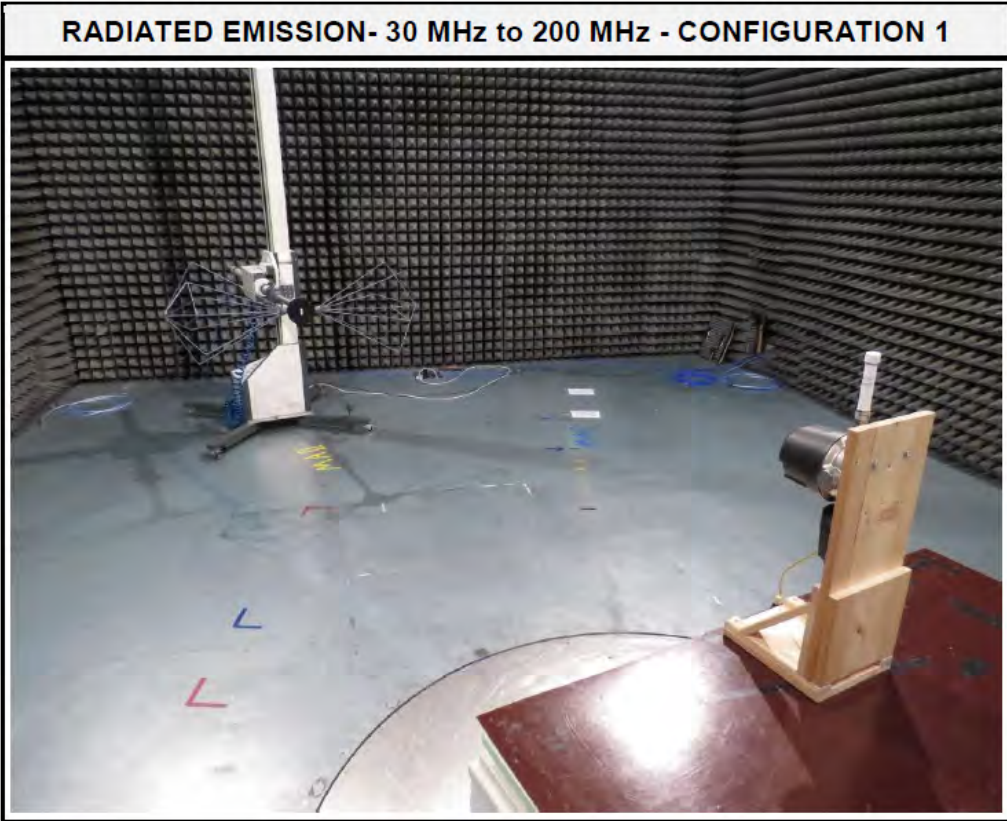

FCC ID: X60-RC003

IC: 5895F-RC003

HVIN: RC003

Setup 18 to 26.5 GHz

Setup 30 to 200 MHz

Setup 0.2 to 1 GHz

Setup 1 to 6.5 GHz

FCC ID: X60-RC003
IC: 5895F-RC003
HVIN: RC003