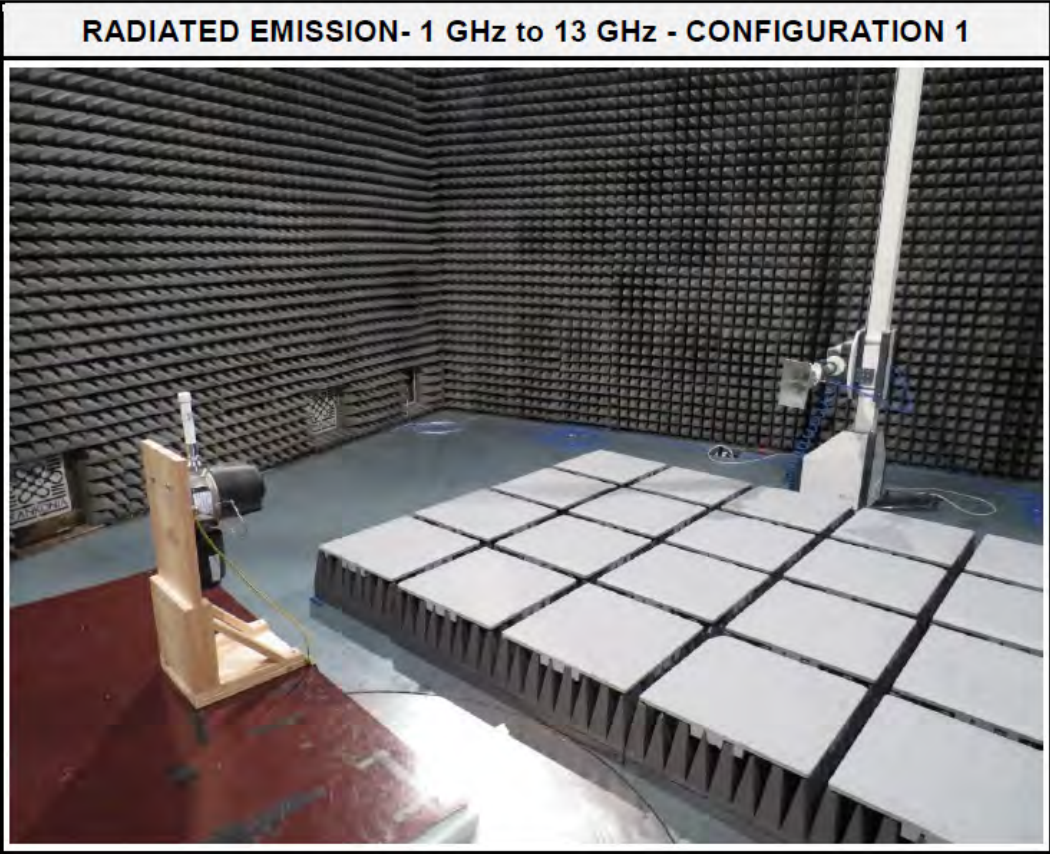

FCC ID: X60-RC003

IC: 5895F-RC003

HVIN: RC003

Setup 18 to 26.5 GHz

Setup 30 to 200 MHz

Setup 0.2 to 1 GHz

Setup 1 to 6.5 GHz

FCC ID: X60-RC003
IC: 5895F-RC003
HVIN: RC003