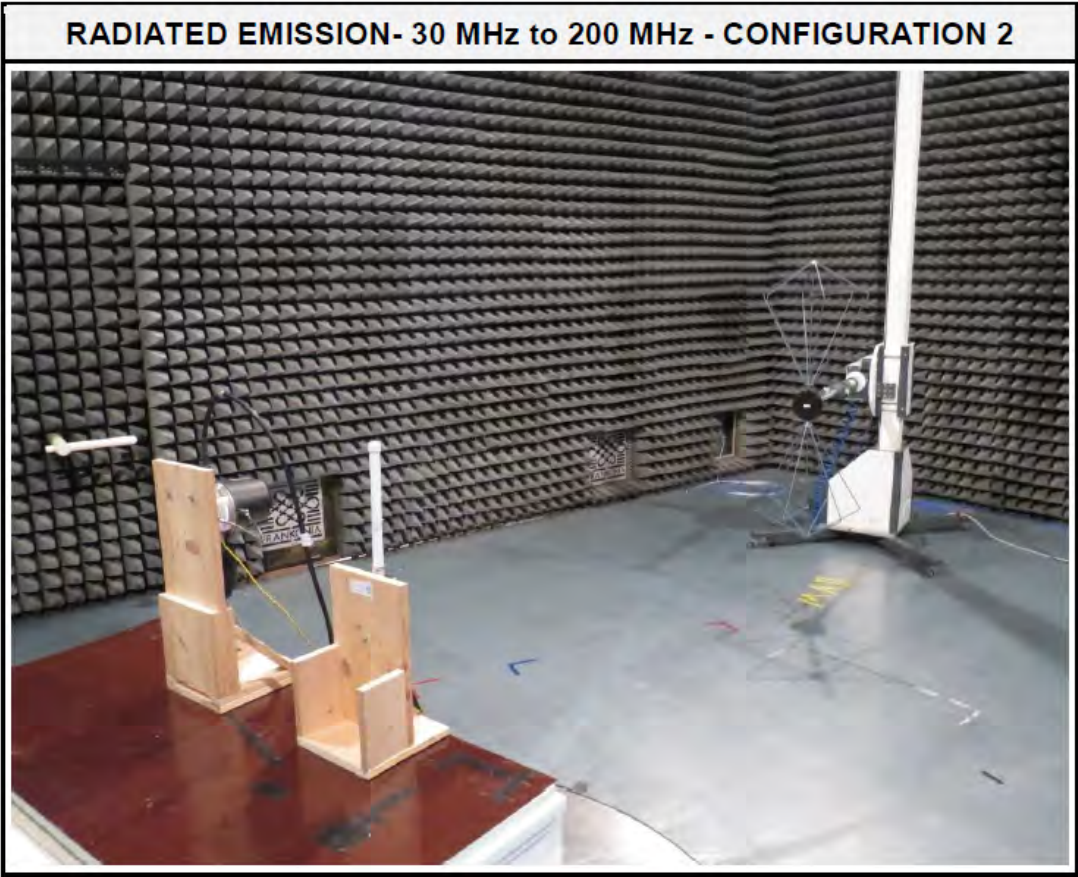

FCC ID: X60-RC003

IC: 5895F-RC003

HVIN: RC003

Setup 18 to 26.5 GHz

Setup 30 to 200 MHz

Setup 0.2 to 1 GHz

Setup 1 to 6.5 GHz

FCC ID: X60-RC003
IC: 5895F-RC003
HVIN: RC003