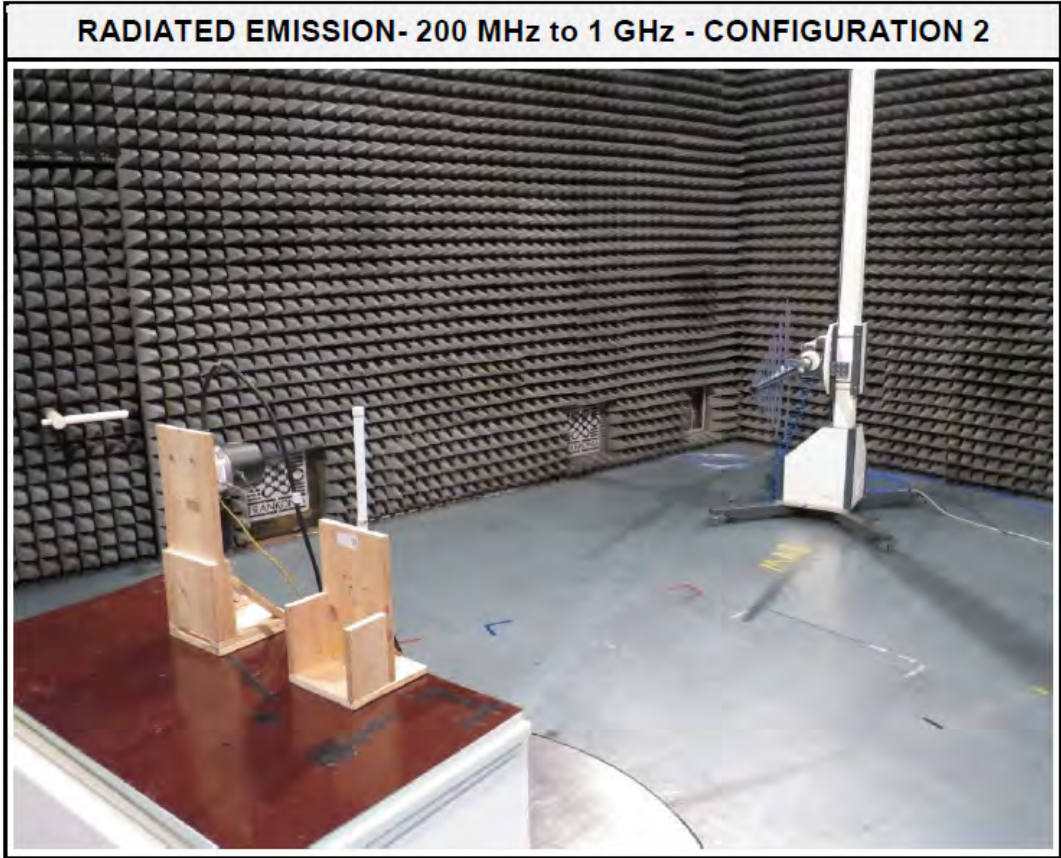

FCC ID: X60-RC003

IC: 5895F-RC003

HVIN: RC003

Setup 18 to 26.5 GHz

Setup 30 to 200 MHz

Setup 0.2 to 1 GHz

Setup 1 to 6.5 GHz

FCC ID: X60-RC003
IC: 5895F-RC003
HVIN: RC003