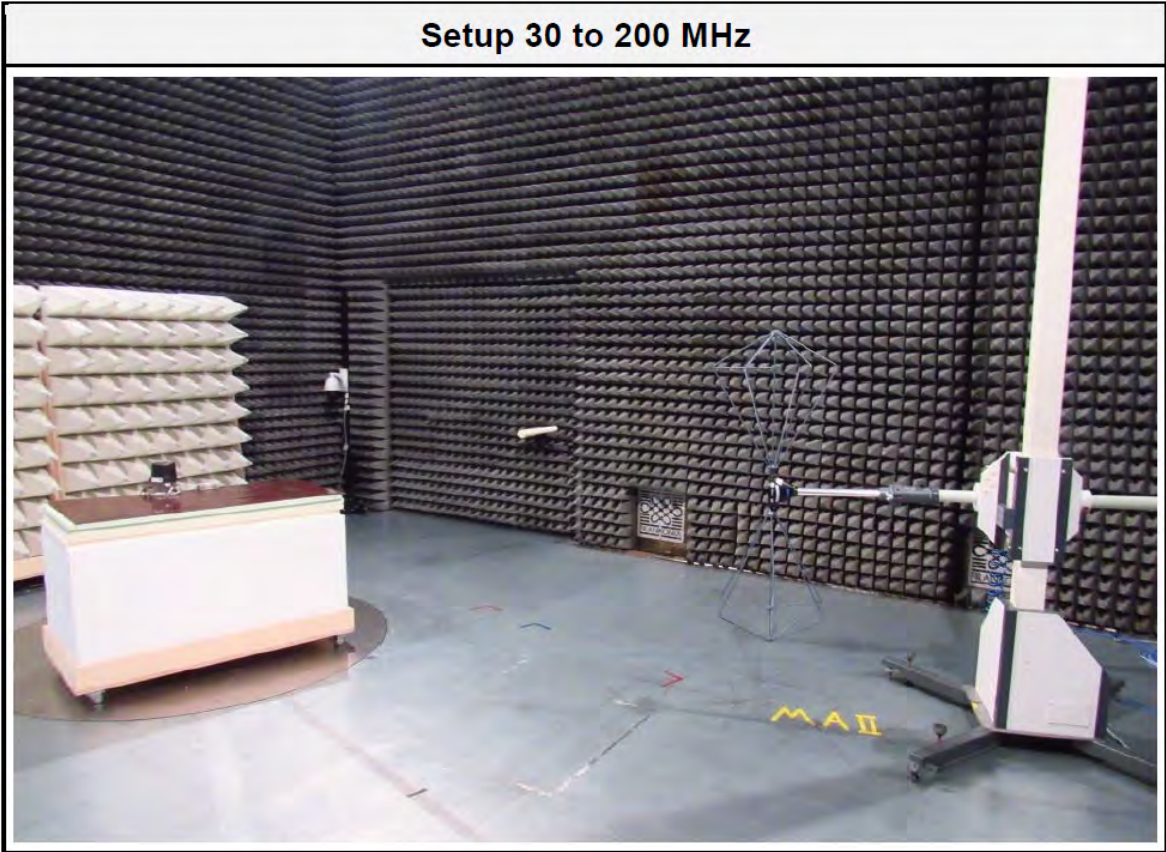

FCC ID: X60-RC003

IC: 5895F-RC003

HVIN: RC003

Setup 18 to 26.5 GHz

Setup 30 to 200 MHz

Setup 0.2 to 1 GHz

Setup 1 to 6.5 GHz

FCC ID: X60-RC003
IC: 5895F-RC003
HVIN: RC003