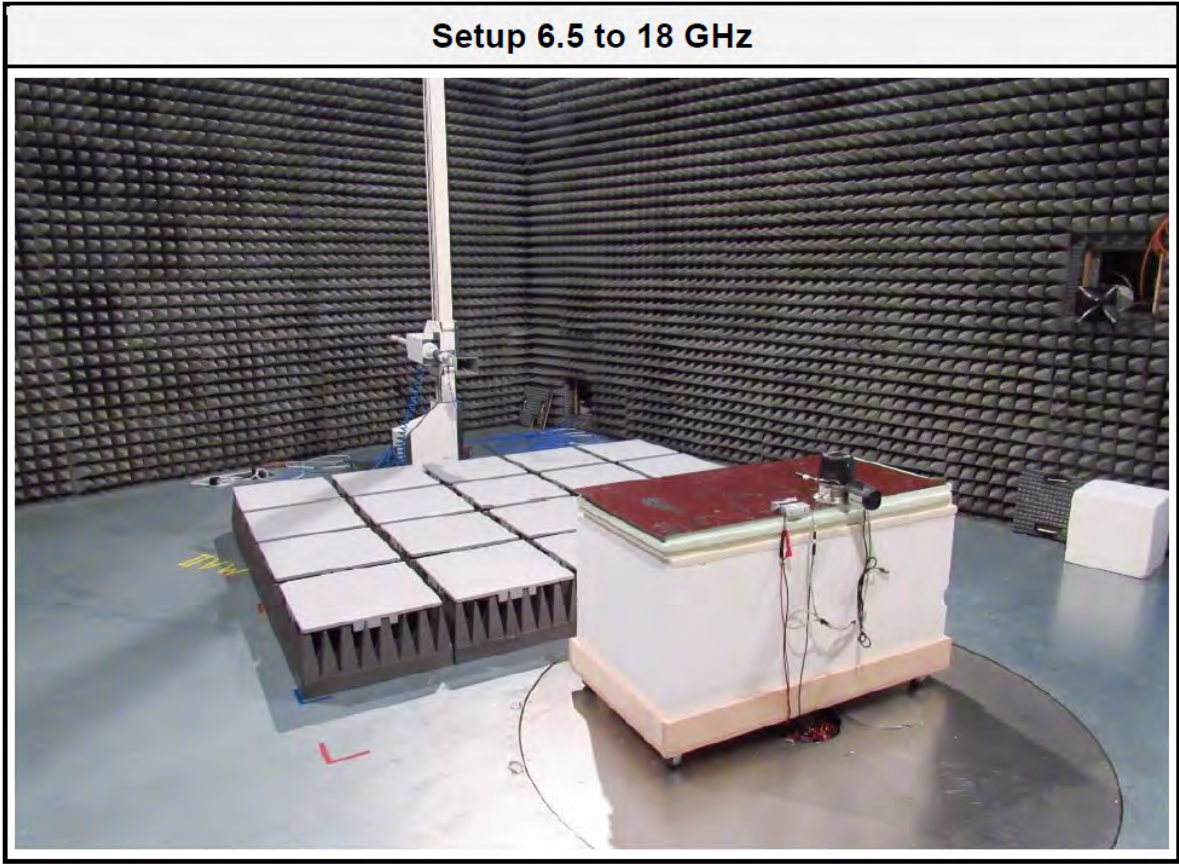

FCC ID: X60-RC003

IC: 5895F-RC003

HVIN: RC003

Setup 18 to 26.5 GHz

Setup 30 to 200 MHz

Setup 0.2 to 1 GHz

Setup 1 to 6.5 GHz

FCC ID: X60-RC003
IC: 5895F-RC003
HVIN: RC003