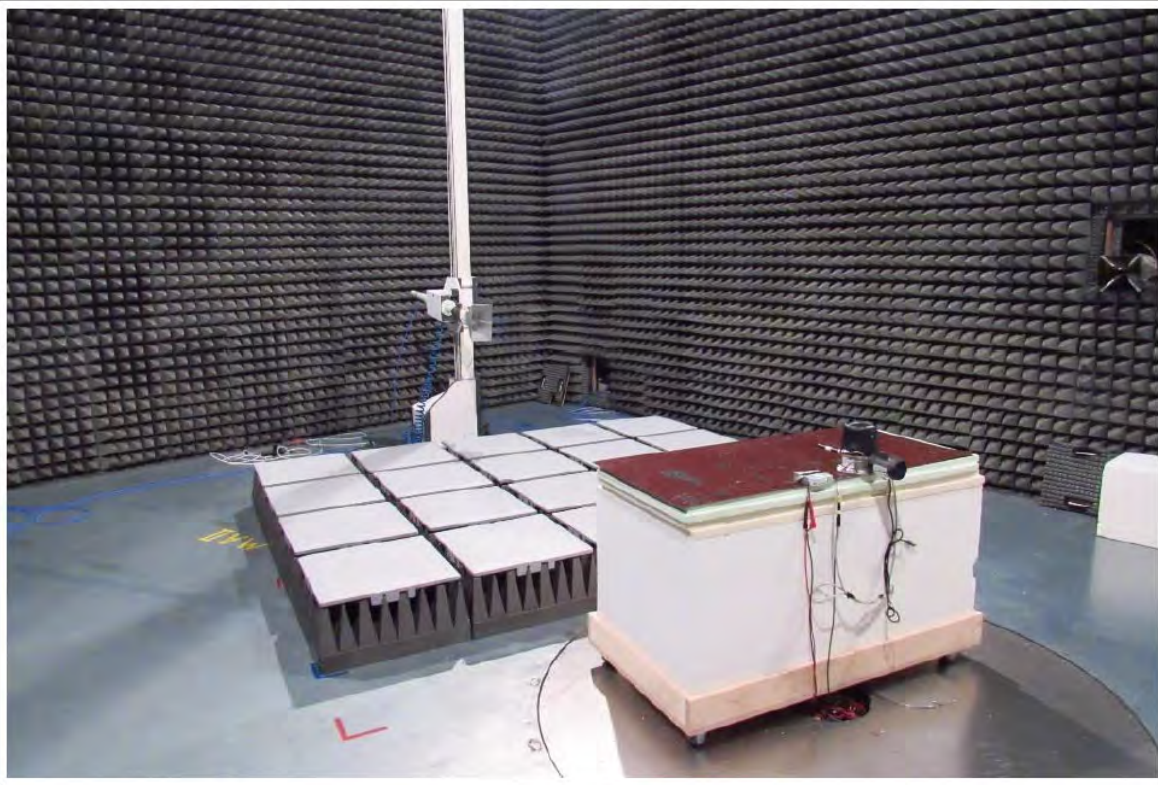

FCC ID: X60-RC003

IC: 5895F-RC003

HVIN: RC003

Setup 18 to 26.5 GHz

Setup 30 to 200 MHz

Setup 0.2 to 1 GHz

Setup 1 to 6.5 GHz

FCC ID: X60-RC003
IC: 5895F-RC003
HVIN: RC003