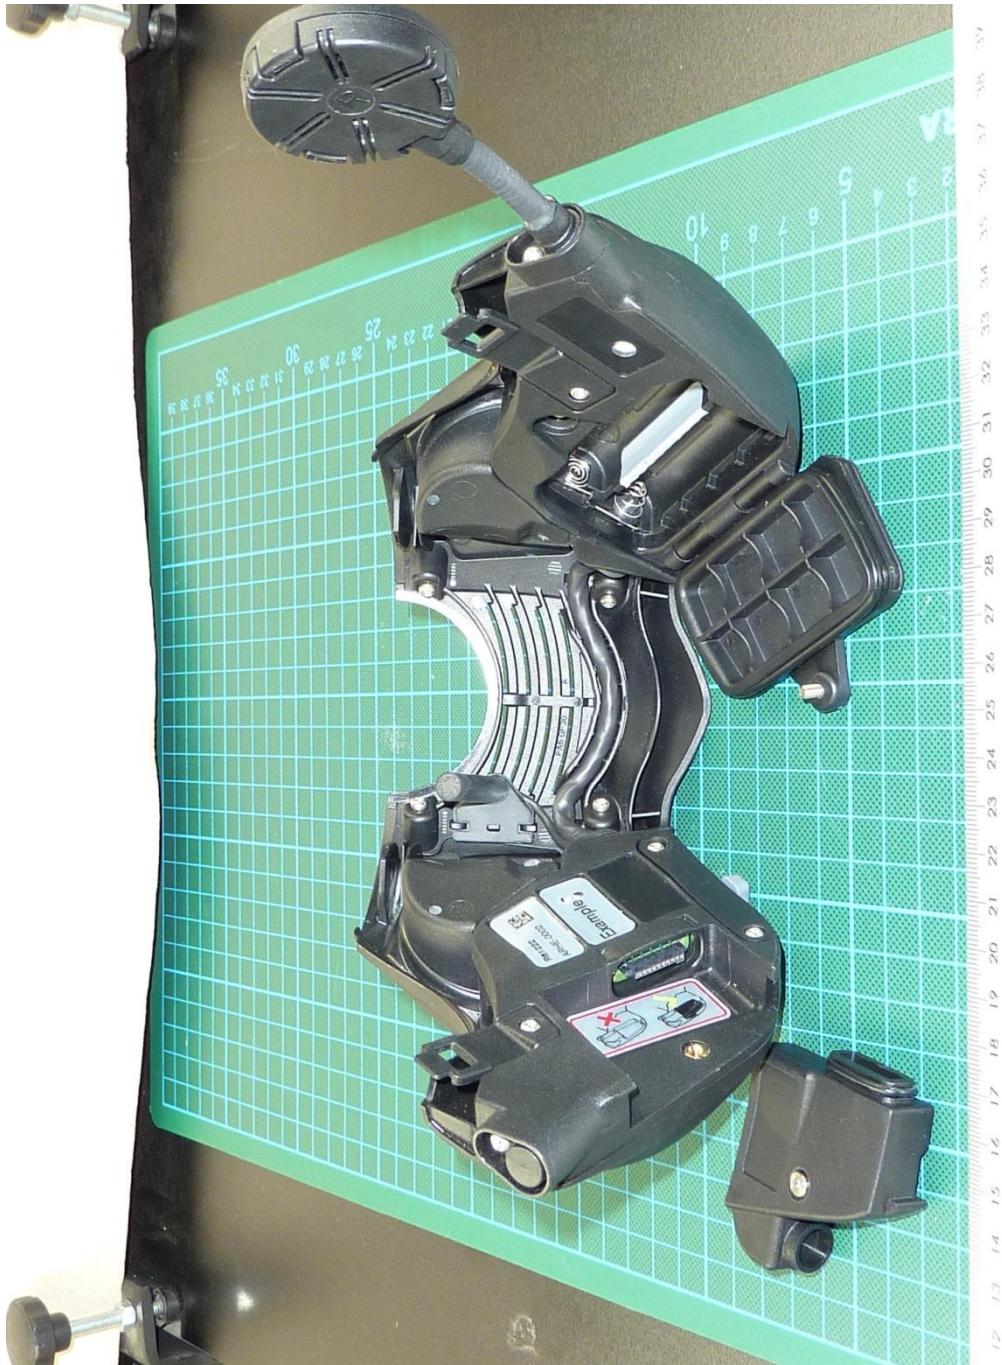

Annex B: External photographs

151497_n_25.JPG: FPS COM 7000, 3-D-view

Annex B: External photographs

151497_n_18.JPG: FPS COM 7000, top view

Annex B: External photographs

151497_n_23.JPG: FPS COM 7000, front/bottom view

Annex B: External photographs

151497_n_24.JPG: FPS COM 7000, left hand view

Annex B: External photographs

151497_n_22.JPG: FPS COM 7000, rear view battery / connector cover opened

Annex B: External photographs

151497_n_20.JPG: FPS COM 7000, type plate view

Annex B: External photographs

151497_n_16.JPG: FPS COM 7000, connector view