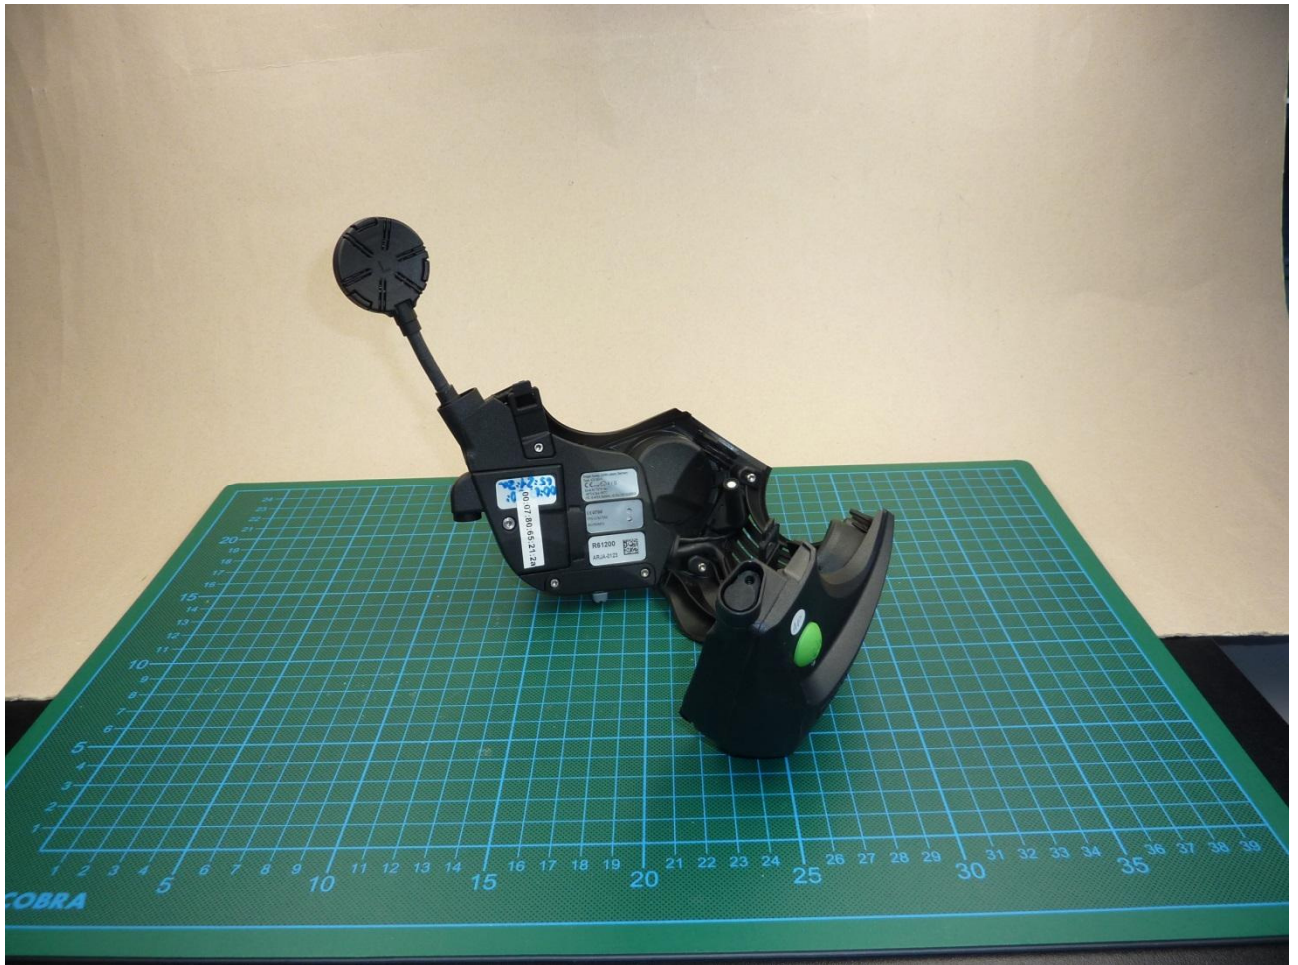

**Annex B External photos**

161065\_1.JPG: FPS COM 7000, 3D view 1

**Annex B External photos**

161065\_2.JPG: FPS COM 7000, 3D view 2

**Annex B External photos**

161065\_3.JPG: FPS COM 7000, connector and type plate view