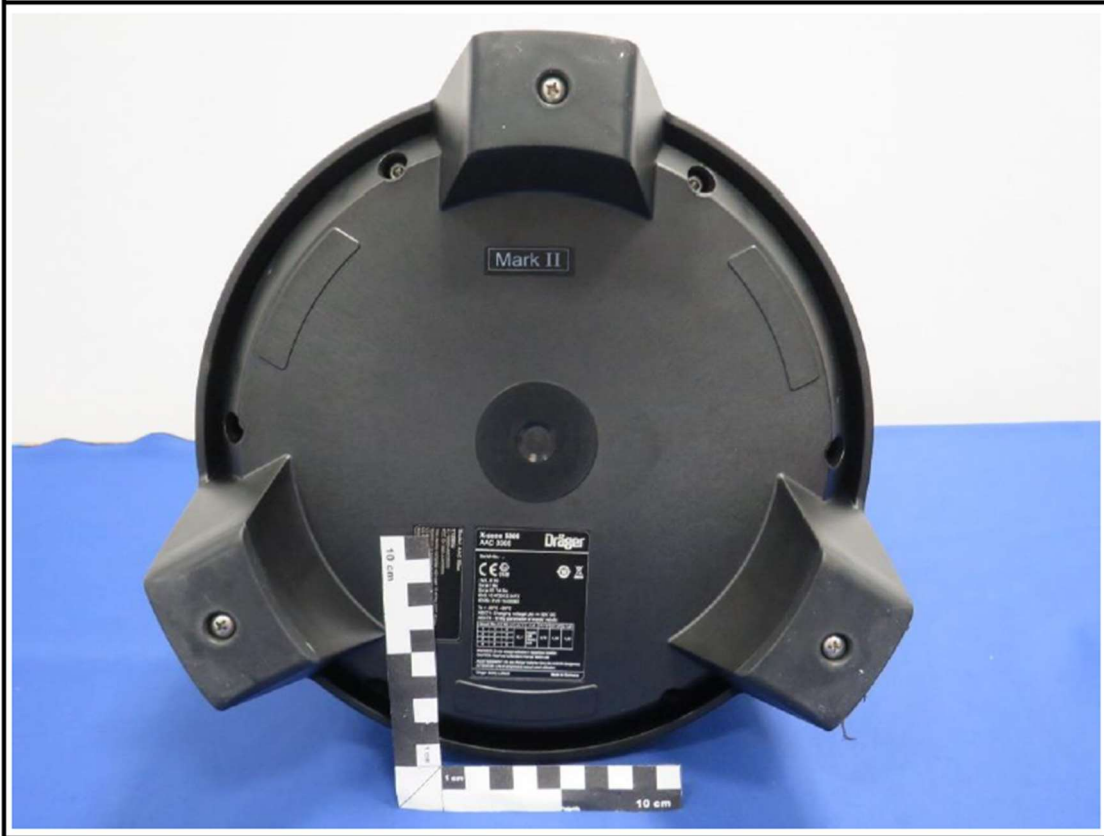

EUT BOTTOM SIDE