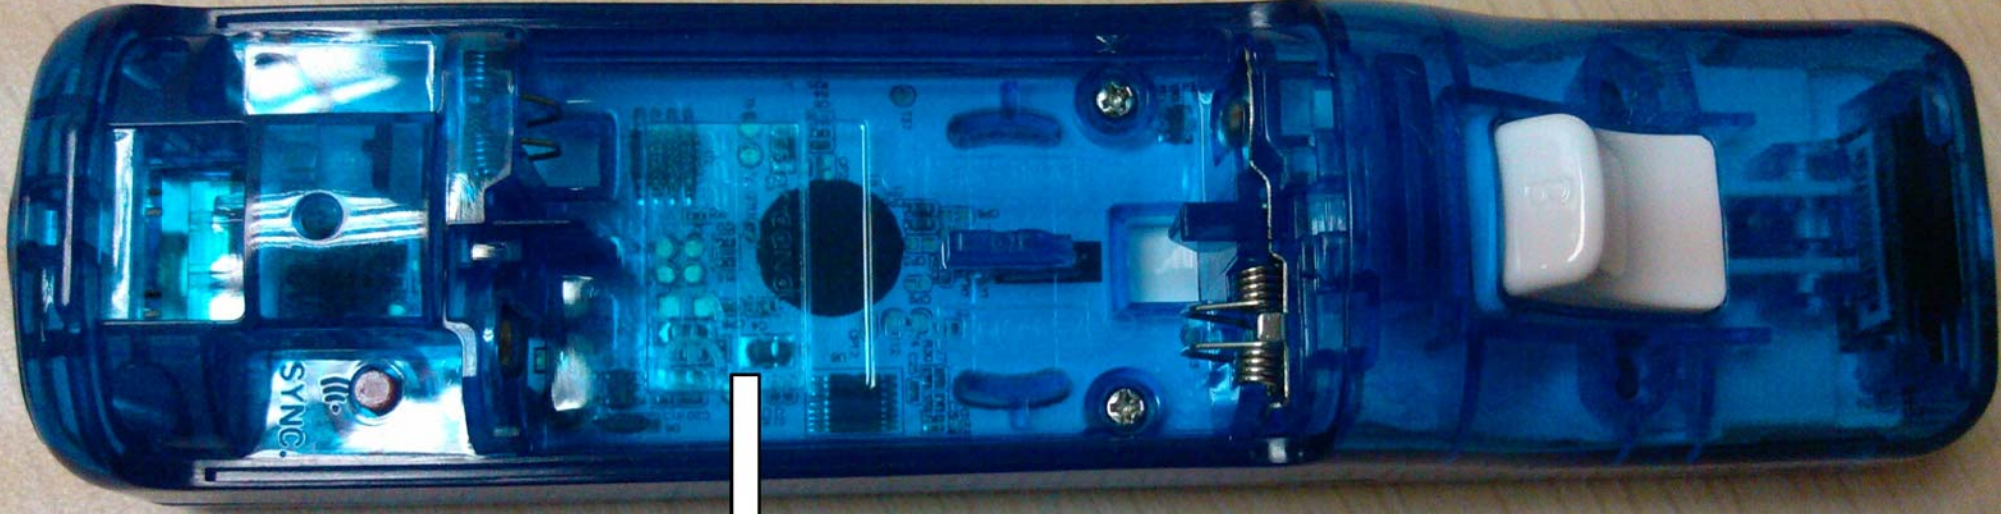

rock candy™

for **Wii** USA Model: PL-8560
Canada Model: PL-8560A

pdp

PERFORMANCE
DESIGNED
PRODUCTS®

pdp.com

MADE IN CHINA

**back label
location**

18.03 mm

Side ID location