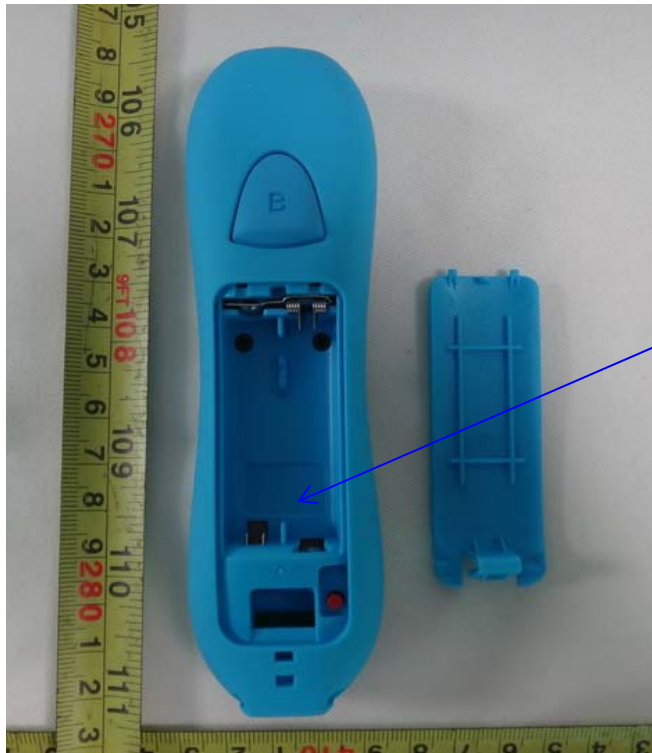

MY FIRST MOTE

AP.2 for wii

Model: PL-7609

FCC ID: X5B-PL7609A

IC: 8814A-PL7609A

pdp PERFORMANCE
DESIGNED
PRODUCTS®

www.pdp.com

Made in China

Label Location