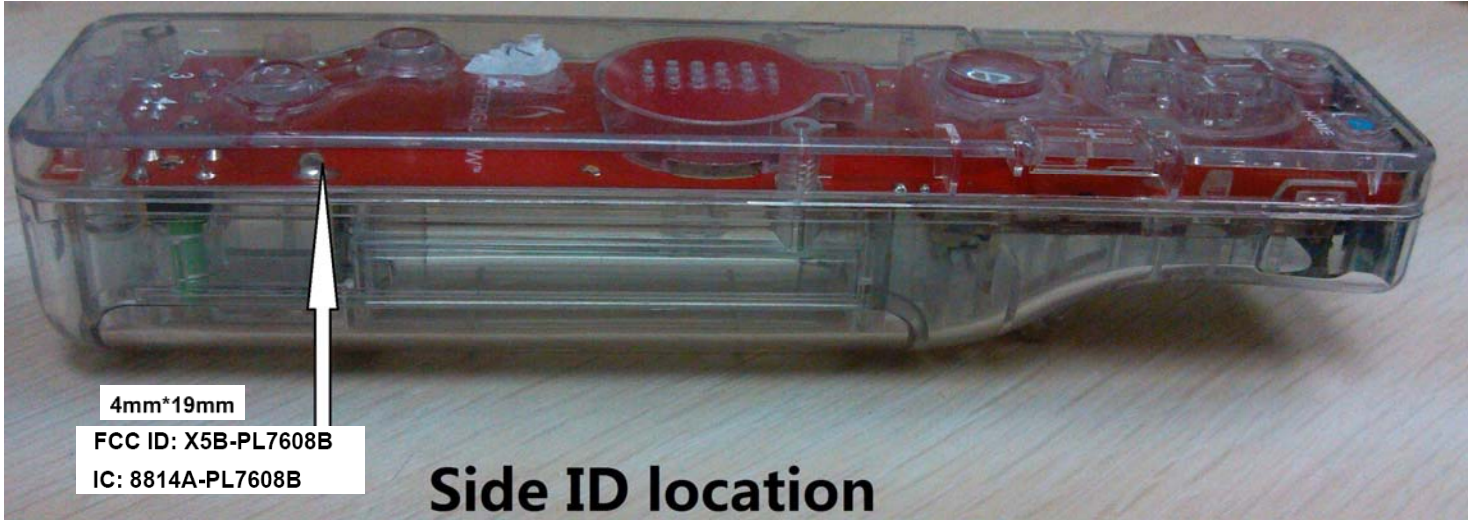

AFTERGLOW™

AW.1 for Wii

USA Model: PL-7608
Canada Model: PL-7608B

pdp PERFORMANCE
DESIGNED
PRODUCTS®

CE  **Made in China**

www.pdp.com

4mm*19mm

FCC ID: X5B-PL7608B

IC: 8814A-PL7608B

Side ID location