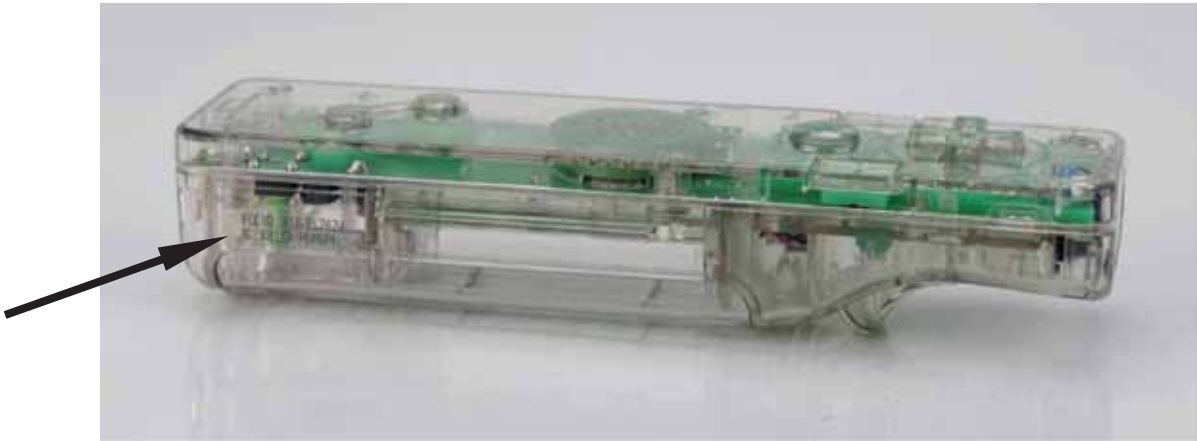

**AFTERGLOW™**  
**AW.1 for Wii**  
**Model: PL-7608**

**pdp** PERFORMANCE  
DESIGNED  
PRODUCTS®

**CE**  **Made in China**

**www.pdp.com**

# LEGAL TEXT FOR THE SIDE OF THE AFTERGLOW Wii CONTROLLER

19mm  
4mm  
FCC ID: X5B-PL7608  
C: 8814A-PL7608

The legal text above is the correct size.

Please screen the legal text in:                      Pantone 431c