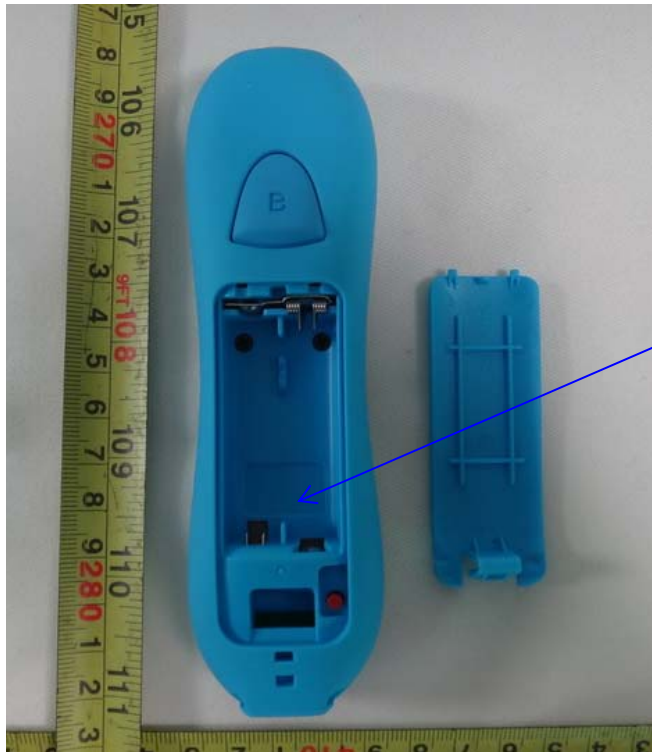

MY FIRST MOTE

AP.2 for wii

Model: PL-7607

FCC ID: X5B-PL7607A

IC: 8814A-PL7607A

pdp PERFORMANCE
DESIGNED
PRODUCTS®

www.pdp.com

Made in China

Label Location