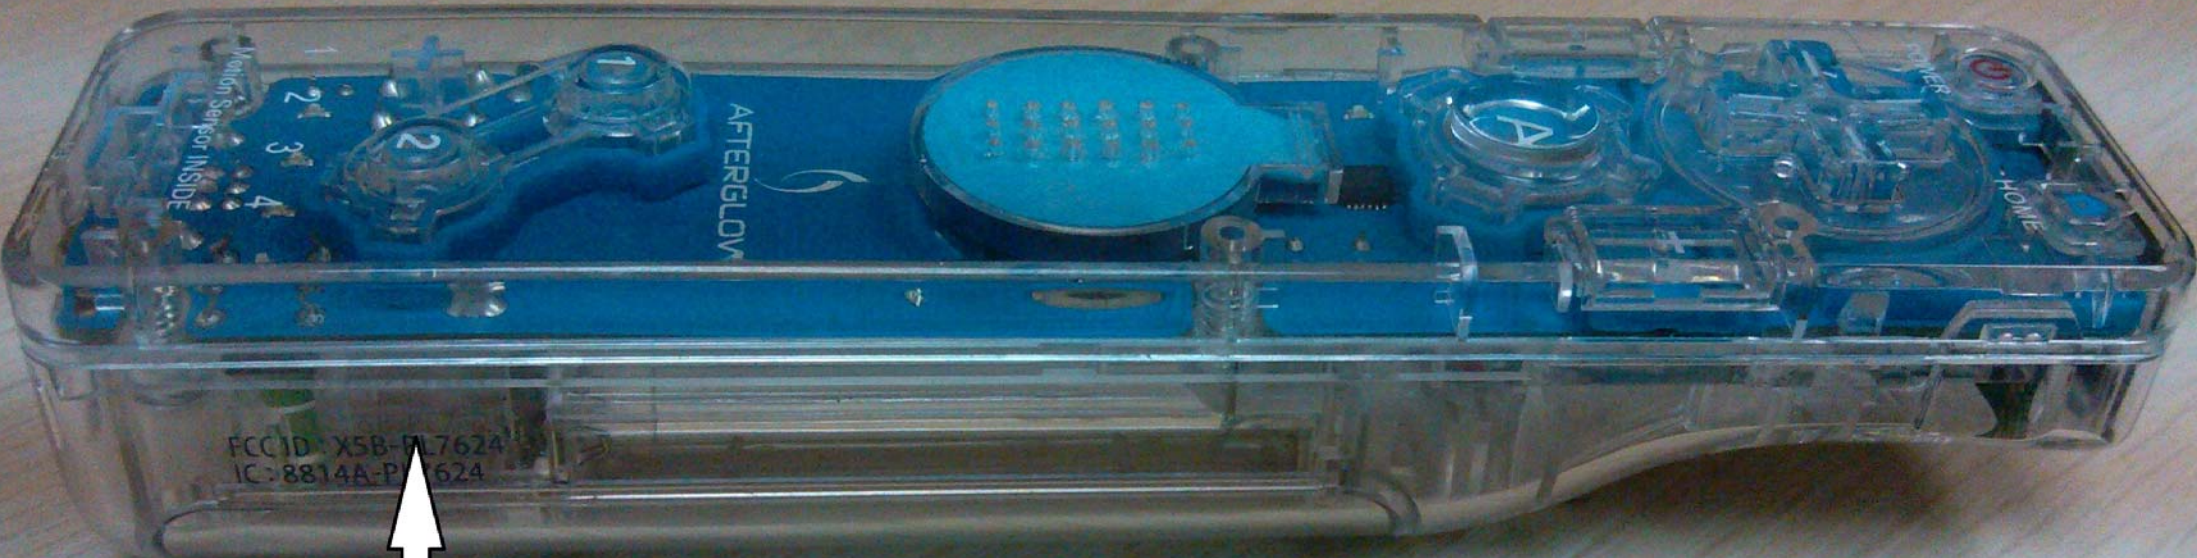

AFTERGLOW™

AW.1 for Wii

USA Model:PL-7602

Canada Model:PL-7602C

pdp

PERFORMANCE
DESIGNED
PRODUCTS®

Made in China

www.pdp.com

19mm

4mm

FCC ID : X5B-PL7602C
C : 8814A-PL7602C

FCC ID: XSB-PL7624
IC: 8814A-PL7624

side label location