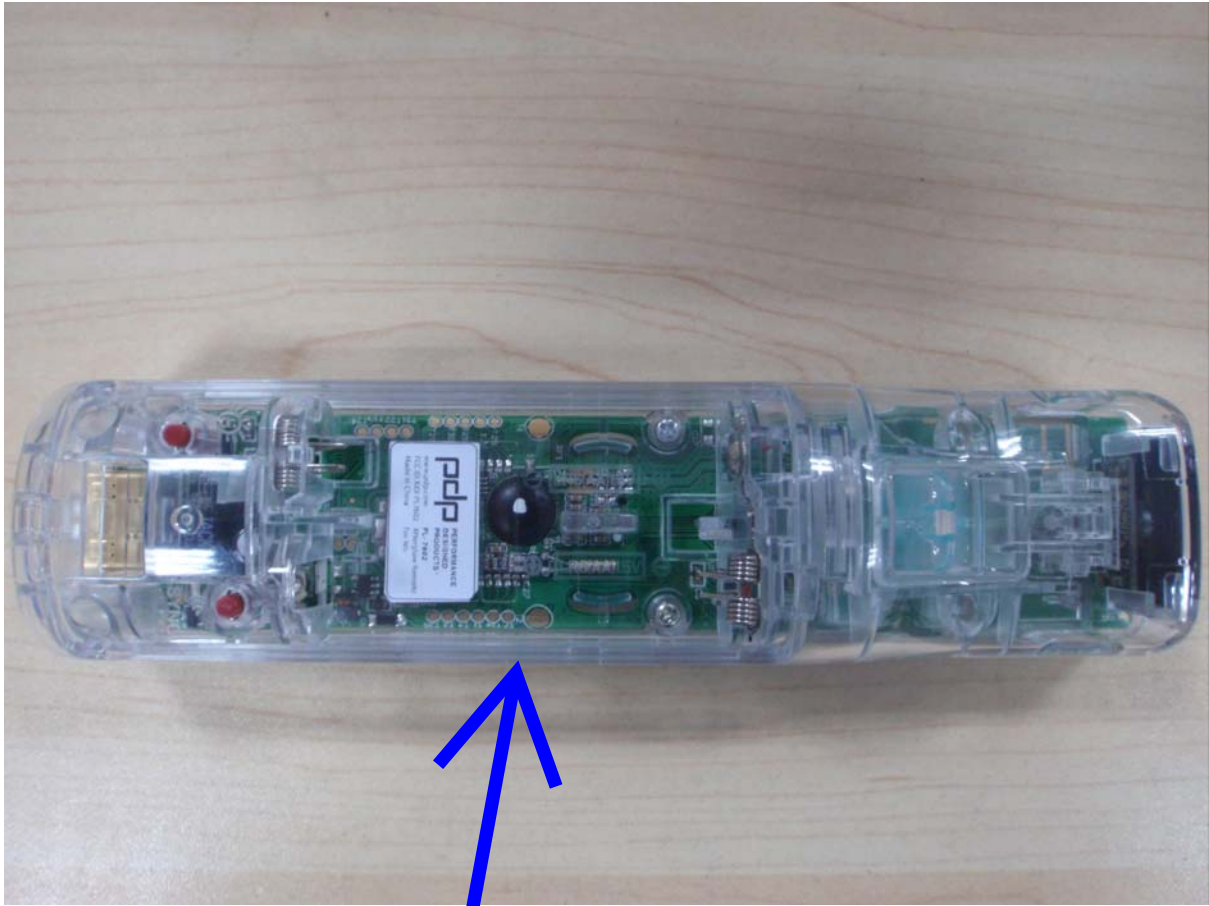

LEGAL TEXT FOR THE SIDE OF THE AFTERGLOW Wii CONTROLLER

19mm
FCC ID: X5B-PL7602A
4mm
IC: 8814A-PL7602A

The legal text above is the correct size.

Please screen the legal text in: Pantone 431c

AFTERGLOW™
AW.1 for Wii
Model: PL-7602A