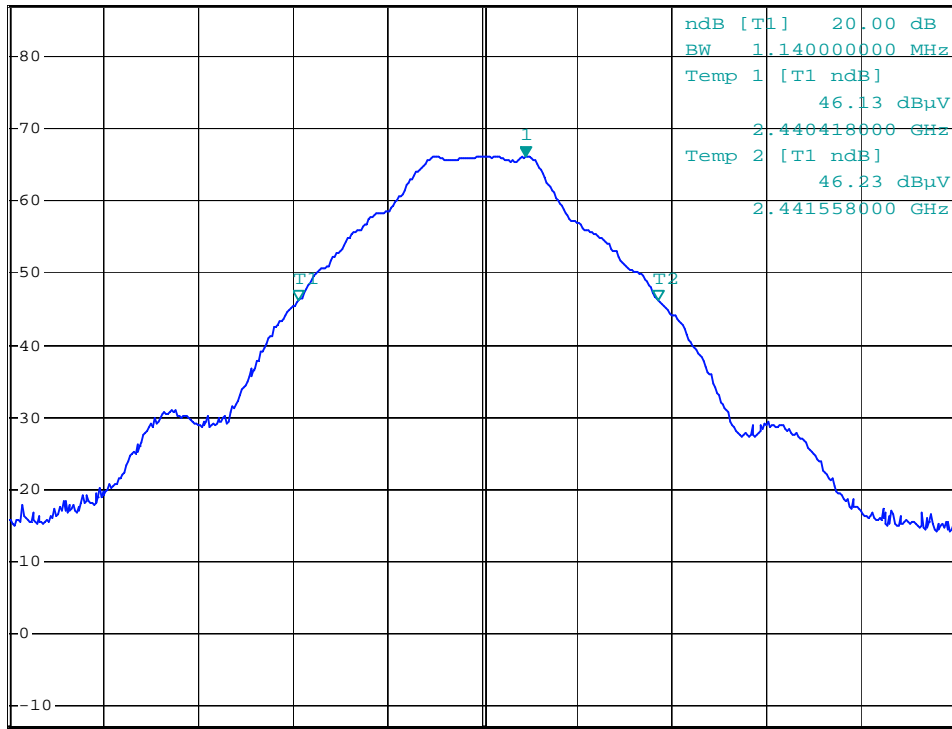

Packet DH5:

*RBW 100 kHz Marker 1 [T1]
*VBW 300 kHz 64.98 dBμV
*SWT 200 ms 2.402054000 GHz

Ref 87 dBμV

*Att 0 dB

1 PK
VIEW

Center 2.402 GHz

300 kHz/

Span 3 MHz

*RBW 100 kHz Marker 1 [T1]
*VBW 300 kHz 66.19 dBμV
*SWT 200 ms 2.441138000 GHz

Ref 87 dBμV

*Att 0 dB

1 PK
VIEW

A

TDF

3DB

Center 2.441 GHz

300 kHz/

Span 3 MHz

*RBW 100 kHz Marker 1 [T1]
*VBW 300 kHz 65.33 dBμV
*SWT 200 ms 2.480144000 GHz

Ref 87 dBμV

*Att 0 dB

1 PK
VIEW

A

TDF

3DB

Center 2.48 GHz

300 kHz/

Span 3 MHz