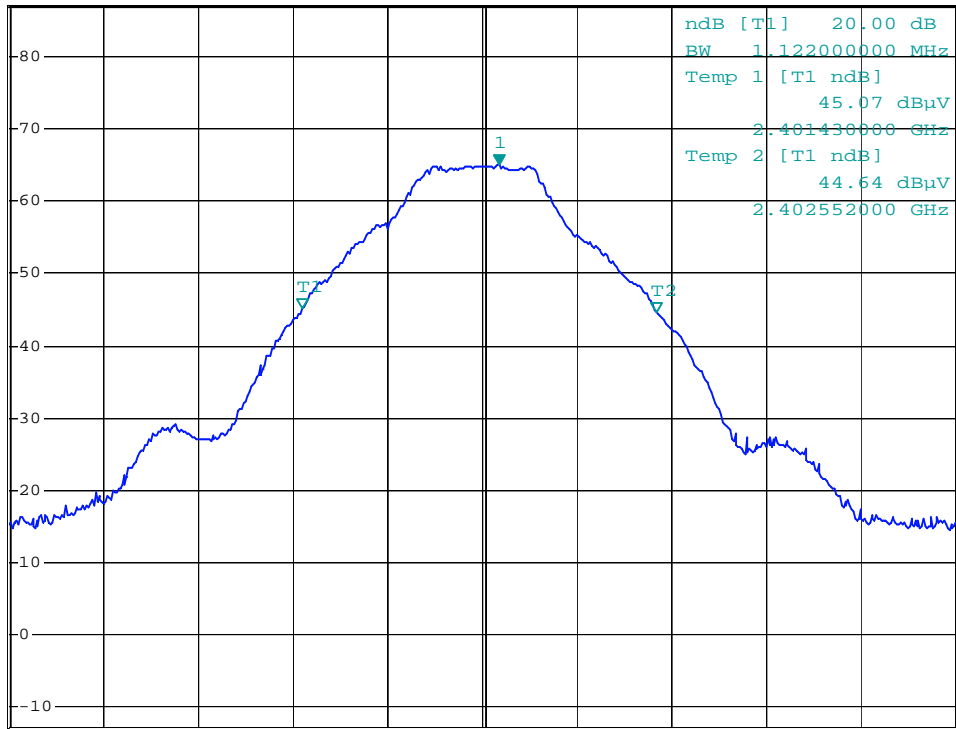

Packet DH5:

*RBW 100 kHz Marker 1 [T1]
*VBW 300 kHz 64.98 dBμV
*SWT 200 ms 2.402054000 GHz

Ref 87 dBμV

*Att 0 dB

1 PK
VIEW

Center 2.402 GHz

300 kHz/

Span 3 MHz

*RBW 100 kHz Marker 1 [T1]
*VBW 300 kHz 66.19 dBμV
*SWT 200 ms 2.441138000 GHz

Ref 87 dBμV

*Att 0 dB

1 PK
VIEW

A

TDF

3DB

Center 2.441 GHz

300 kHz/

Span 3 MHz

*RBW 100 kHz Marker 1 [T1]
*VBW 300 kHz 65.33 dBμV
*SWT 200 ms 2.480144000 GHz

Ref 87 dBμV

*Att 0 dB

1 PK
VIEW

A

TDF