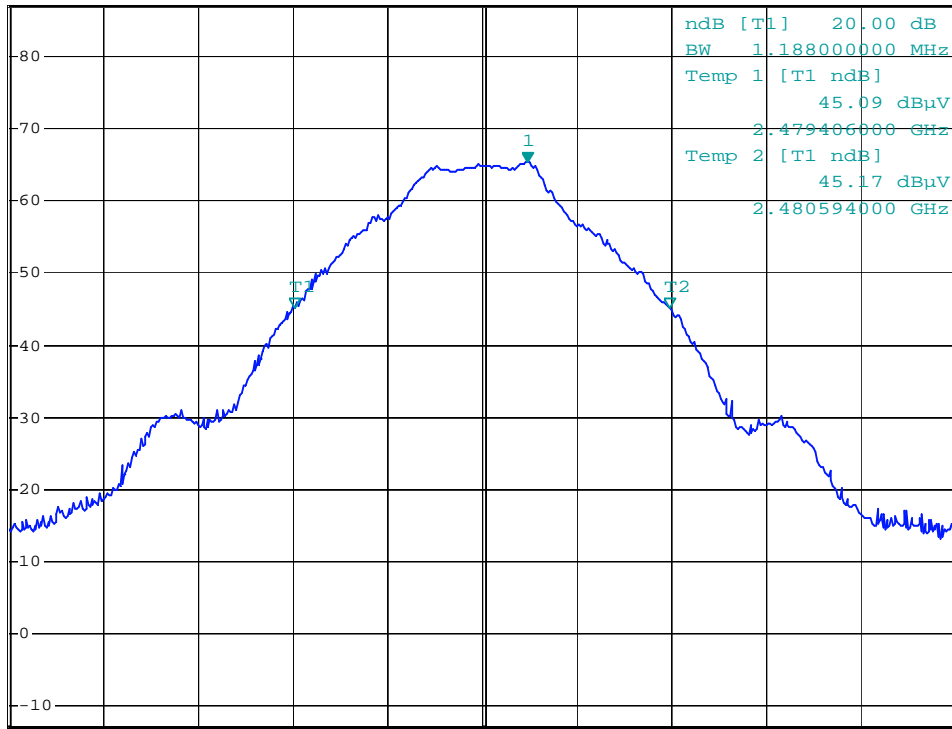

*RBW 100 kHz Marker 1 [T1]
*VBW 300 kHz 66.19 dBμV
*SWT 200 ms 2.441138000 GHz

Ref 87 dBμV

*Att 0 dB

1 PK
VIEW

A

TDF

3DB

Center 2.441 GHz

300 kHz/

Span 3 MHz

*RBW 100 kHz Marker 1 [T1]
*VBW 300 kHz 65.33 dBμV
*SWT 200 ms 2.480144000 GHz

Ref 87 dBμV

*Att 0 dB

1 PK
VIEW

A

TDF

3DB

Center 2.48 GHz

300 kHz/

Span 3 MHz