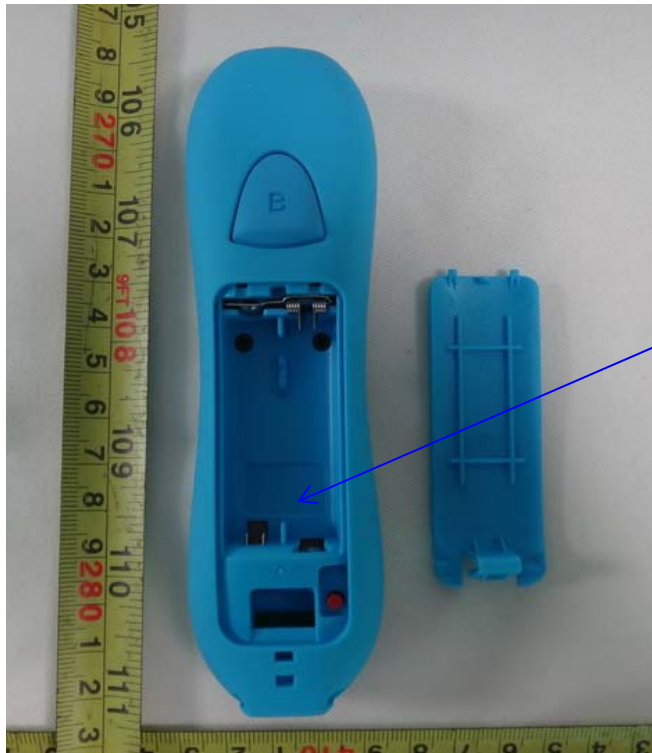

# MY FIRST MOTE

**AP.2** for wii

**Model: PL-7601**

**FCC ID: X5B-PL7601**

**IC: 8814A-PL7601**

**pdp** PERFORMANCE  
DESIGNED  
PRODUCTS®

**[www.pdp.com](http://www.pdp.com)**

**Made in China**

Label Location