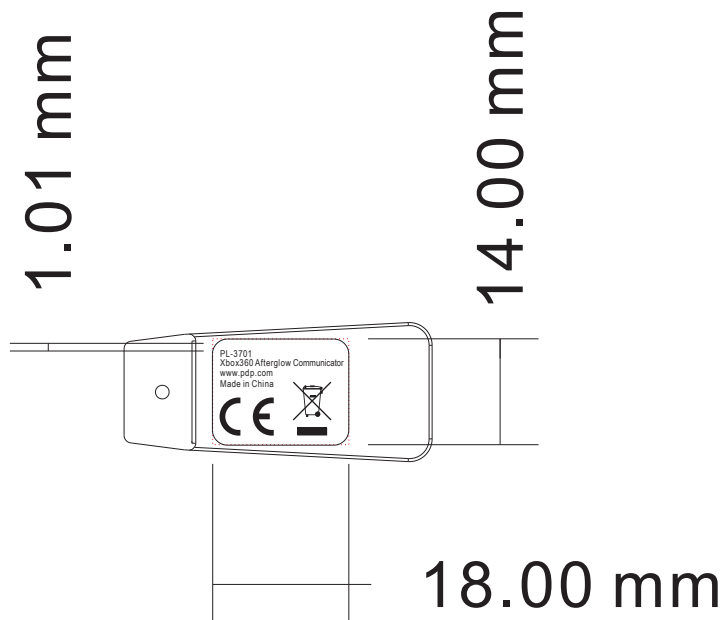

PS 3 Headset label, Font: Arial Narrow, Font 5

XB360 Headset label, Font: Arial Narrow, Font 4