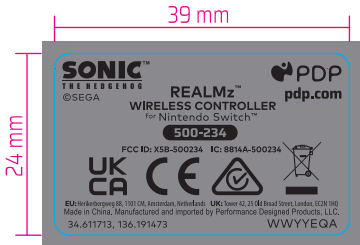

# REALMz Wireless Controller Product Label Sonic The Hedgehog (500-234)

请确保贴纸可以通过高低温测试

材质：50#消银龙(表面过哑膜)

2 May, 2023

Black

PMS 7543 C  
Metallic

EASTER EGG:

34.611713, 136.191473