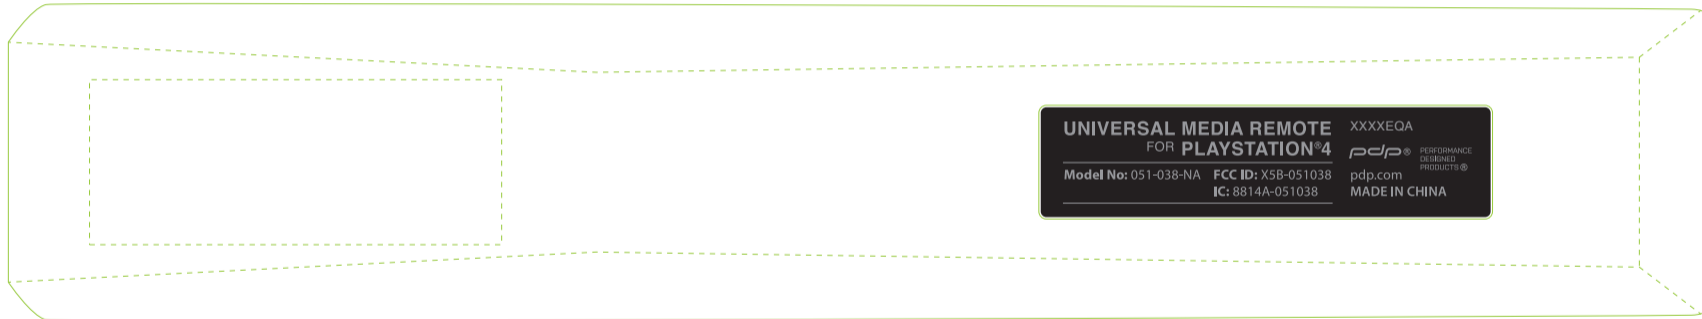

PANTONE 7543 C

BLACK

PLEASE DO NOT CHANGE FONT (HELVETICA), FONT SIZE (4.8 pt), TRACKING (25), OR POSITION OF THE M-CODE.  
PLEASE DO NOT CHANGE THE SIZE OR POSITION OF ANY OF THE ® MARKS.