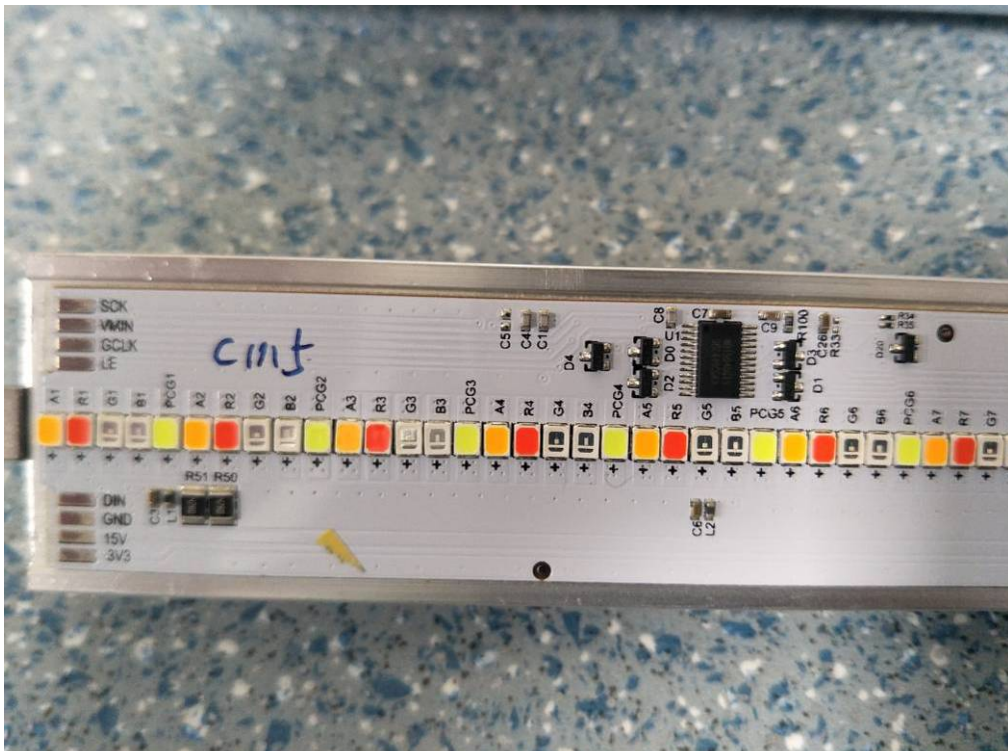

Internal photos

For FP1-BTB

Antenna-BT&WIFI