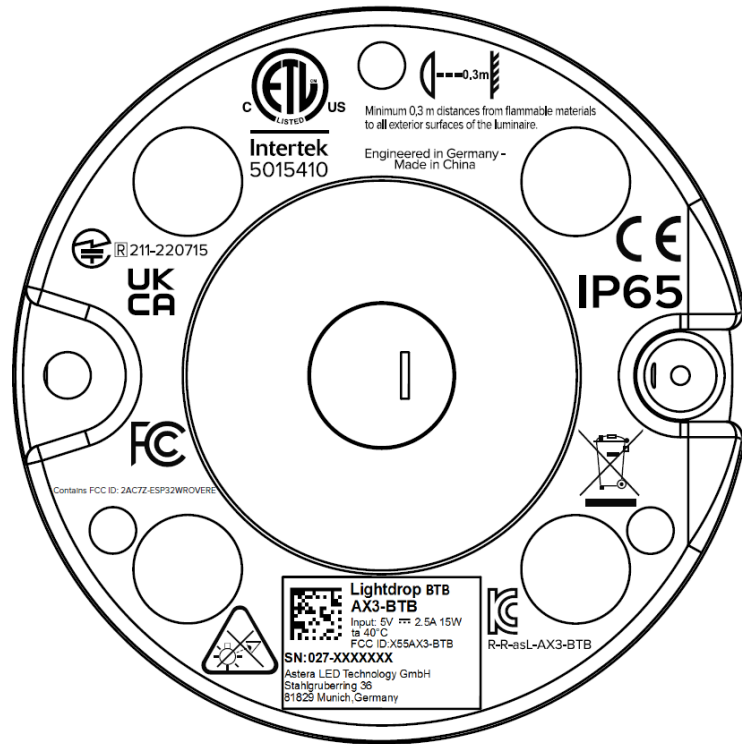

### FCC ID Label

### FCC ID Label Location Information

The label shown shall be permanently affixed at a conspicuous location on the device and be readily visible to the user at the time purchase (Labeling requirements per 2.925)