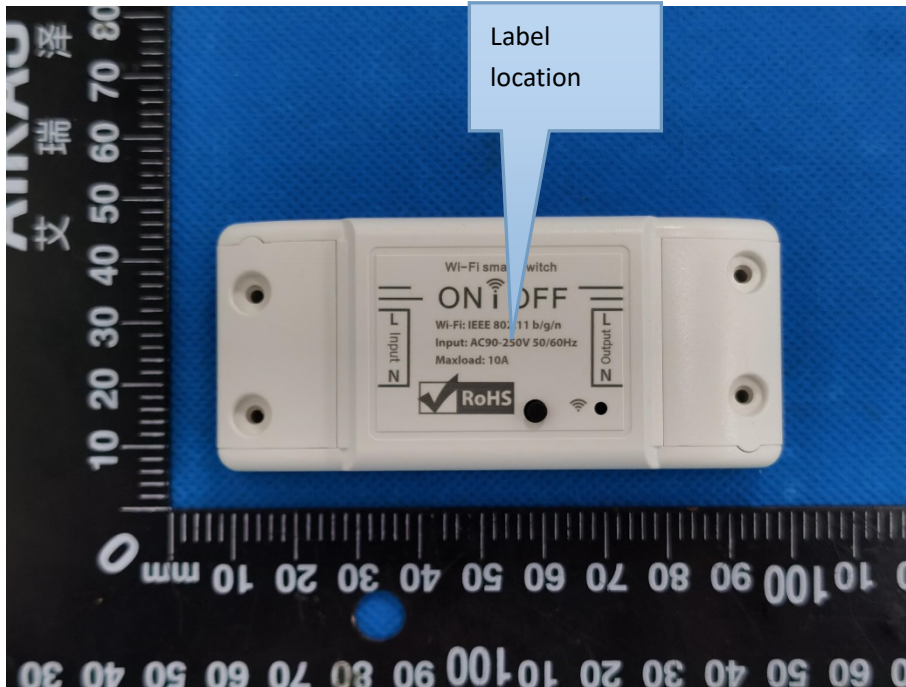

## Label & label location

20mm\*10mm

FCC ID: X4YHAER100