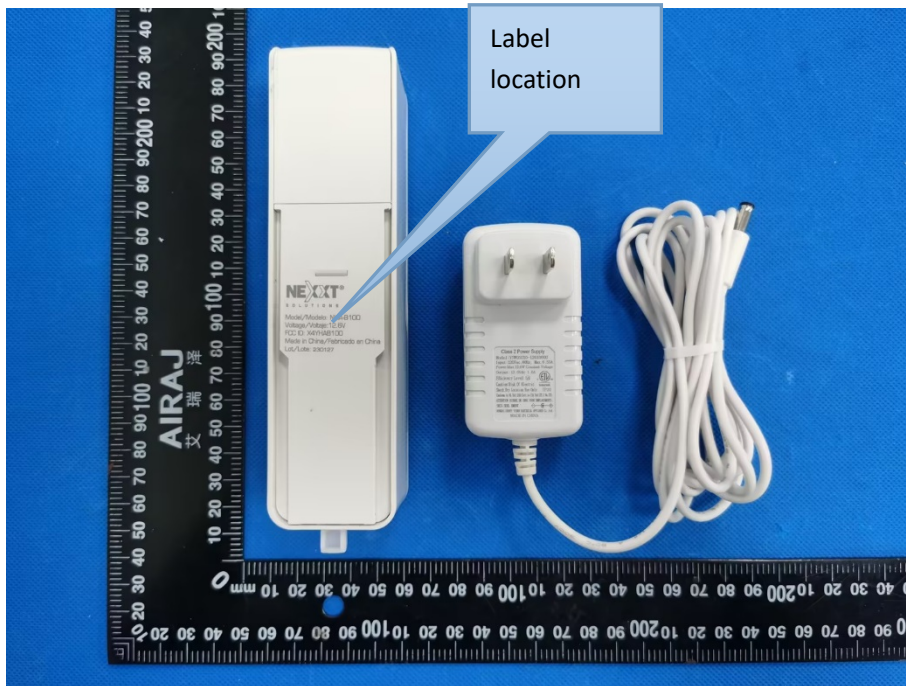

Label & label location

20mm*10mm

FCC ID:X4YHAB100