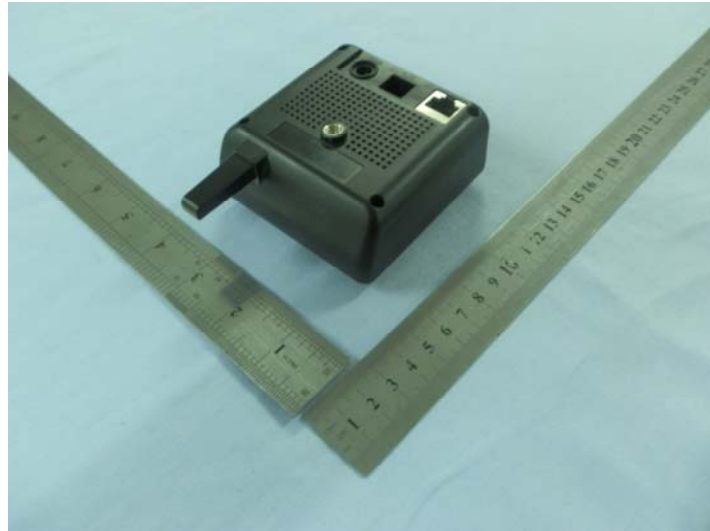

EUT EXTERNAL PHOTOGRAPHS

EUT –View

EUT –Front View

EUT –Rear View

EUT –Side View

EUT –Adapter View

AC/DC ADAPTOR
Class 2 power unit

MODEL:RHD10W050150
INPUT:AC 100-240V 50/60Hz 1.5A
OUTPUT:DC 5V 1500mA