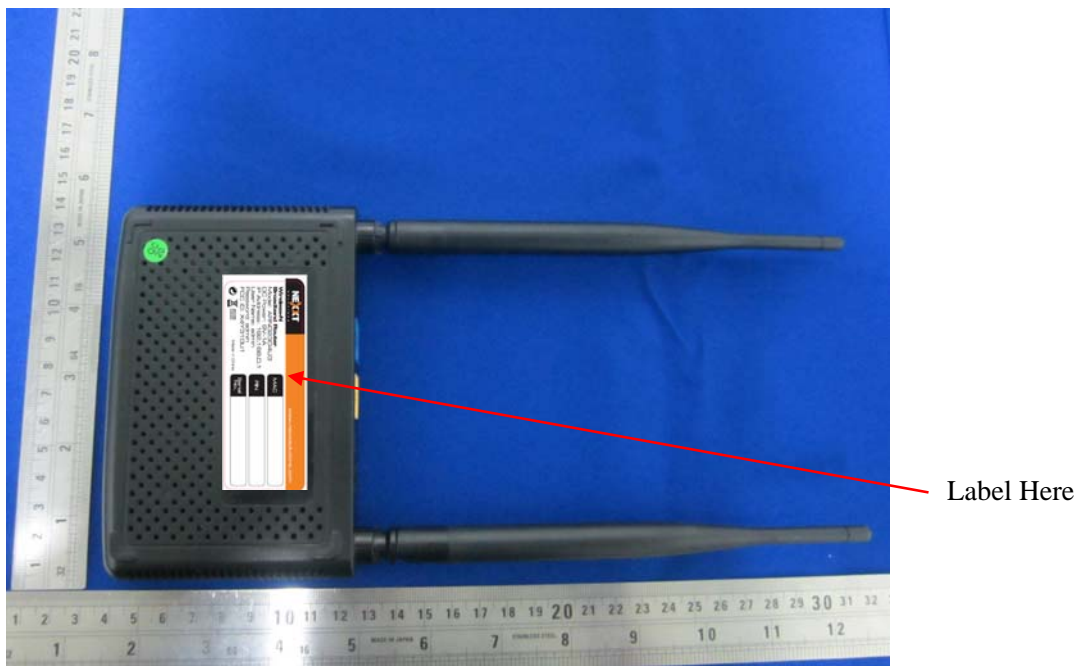

EXHIBIT A - FCC ID LABELING AND LOCATION

FCC ID Label

NEXXT SOLUTIONS		www.nexxtsolutions.com	
Wireless-N Broadband Router		MAC	<input type="text"/>
Model: ARN02304U3		PIN	<input type="text"/>
DC Power: 9V-1A		Serial No.	<input type="text"/>
IP Address: 192.168.0.1			
User Name: admin			
Password: admin			
FCC ID: X4Y310U1			
		Made in China	

Proposed FCC ID Label Location

The label shown shall be permanently affixed at a conspicuous location on the device and be readily visible to the user at the time purchase (Labeling requirements per 2.925)