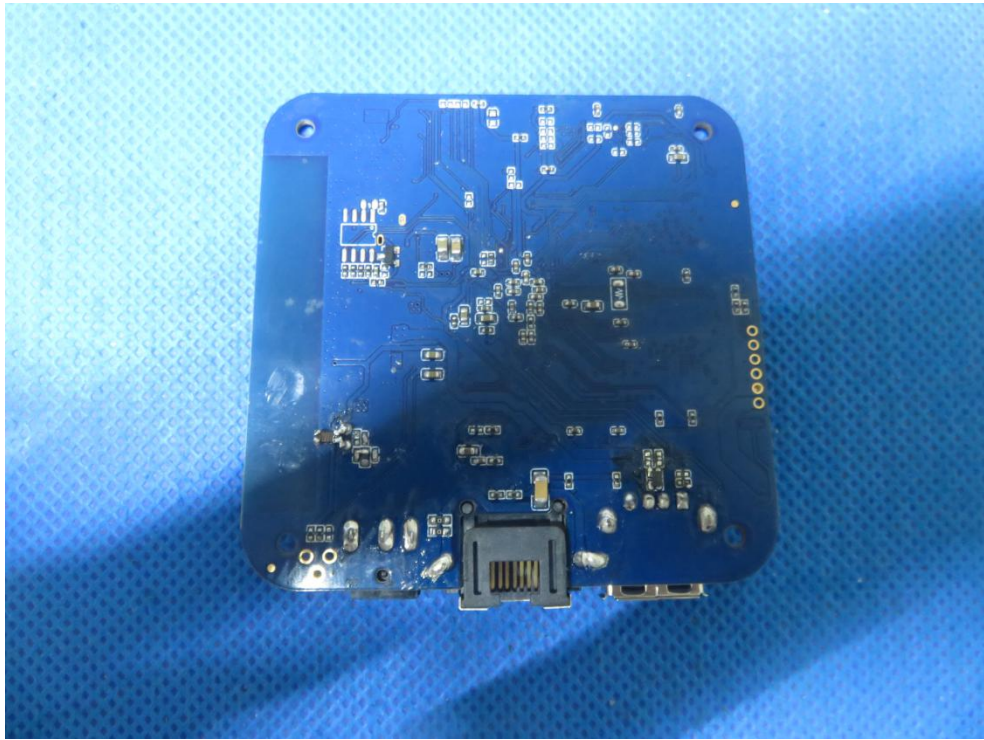

FCC ID: X4K-WSS33-1

WiFi module