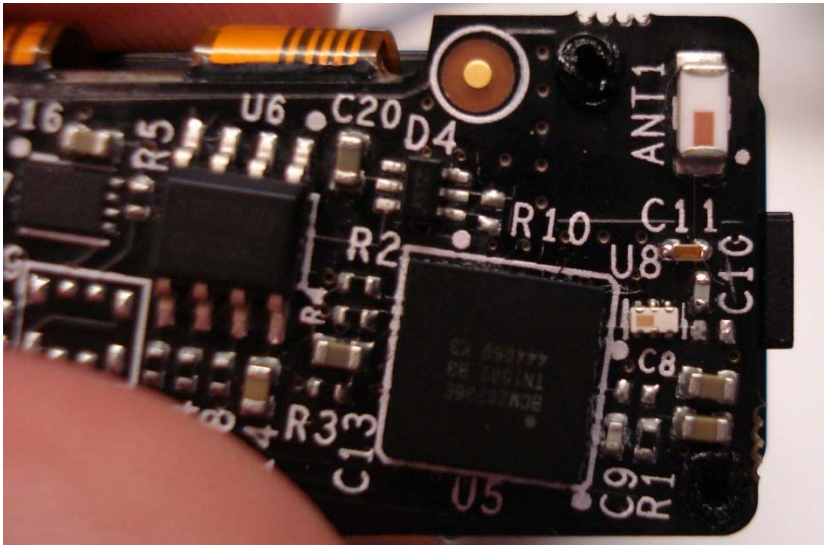

<b>INTERNAL PHOTOS</b>	
Company Name	TASER International
FCC ID #	X4GS00833
IC #	8803A-S00833

SPPM Antenna Close Up

<b><u>INTERNAL PHOTOS</u></b>	
Company Name	TASER International
FCC ID #	X4GS00833
IC #	8803A-S00833

<b>INTERNAL PHOTOS</b>	
Company Name	TASER International
FCC ID #	X4GS00833
IC #	8803A-S00833