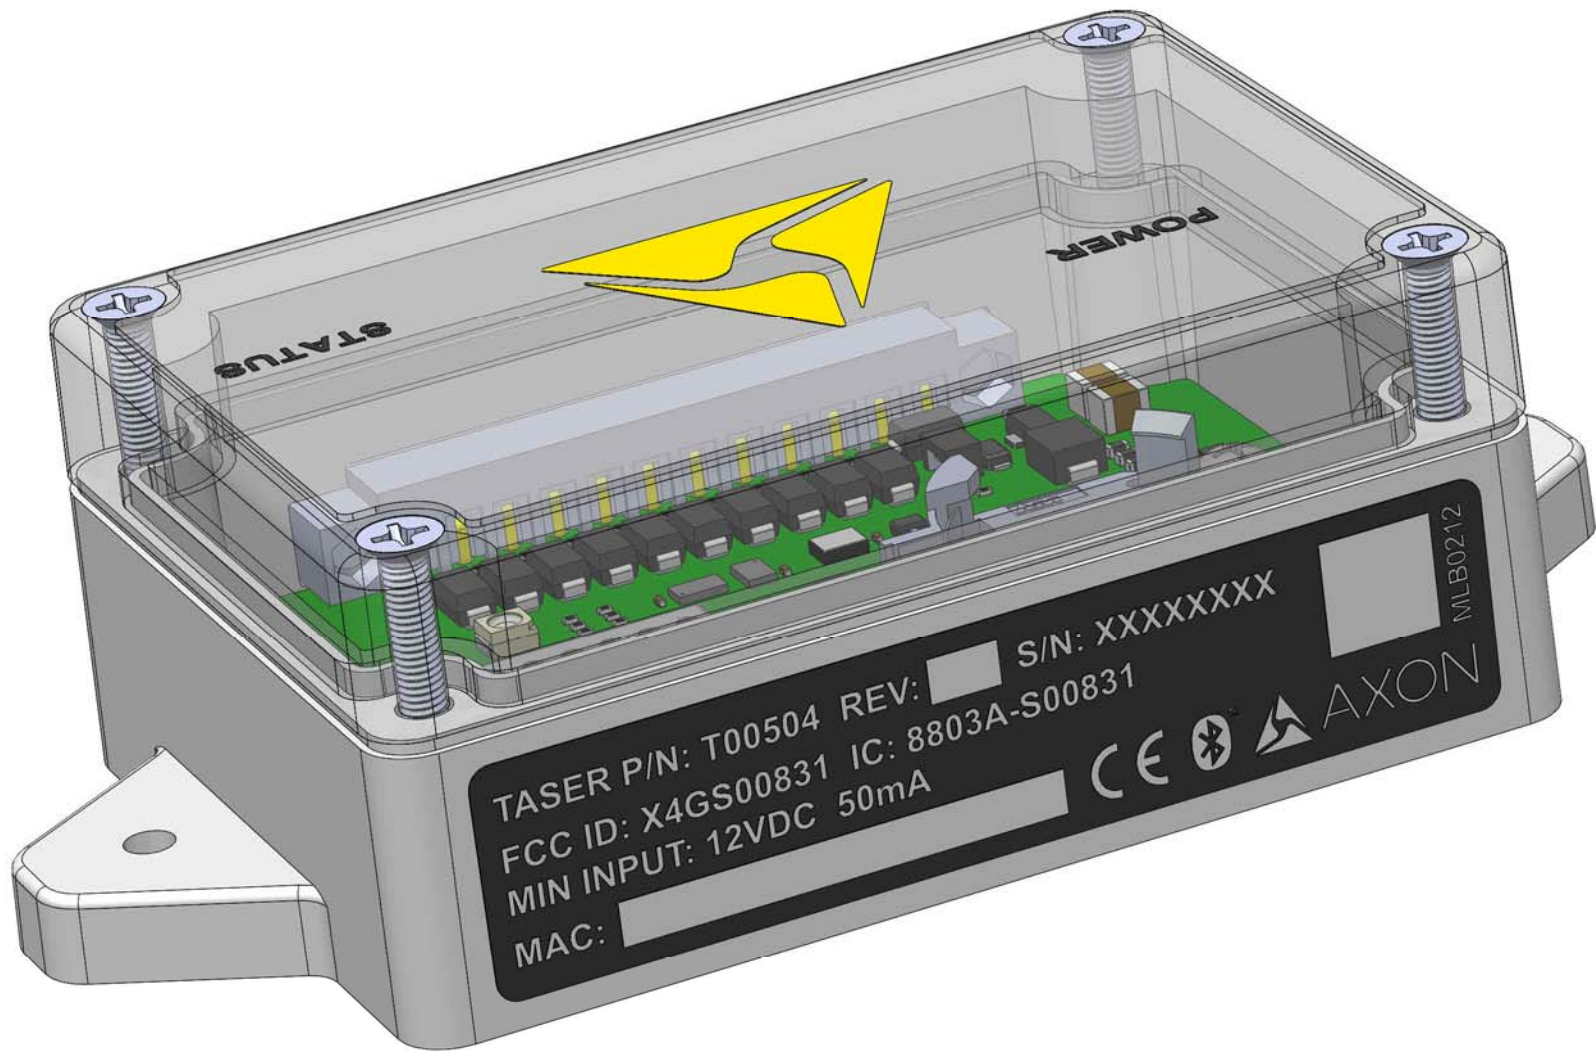

TASER P/N: T00504 REV: [] S/N: XXXXXXXX []
FCC ID: X4GS00831 IC: 8803A-S00831
MIN INPUT: 12VDC 50mA
MAC: []

CE Bluetooth AXON

MLB0212

P/N: MLB0212

DESCRIPTION: LABEL, PRODUCT ID, PHILADELPHIA

TASER P/N: T00504 REV: [] S/N: XXXXXXXX
FCC ID: X4GS00831 IC: 8803A-S00831
MIN INPUT: 12VDC 50mA
MAC: []