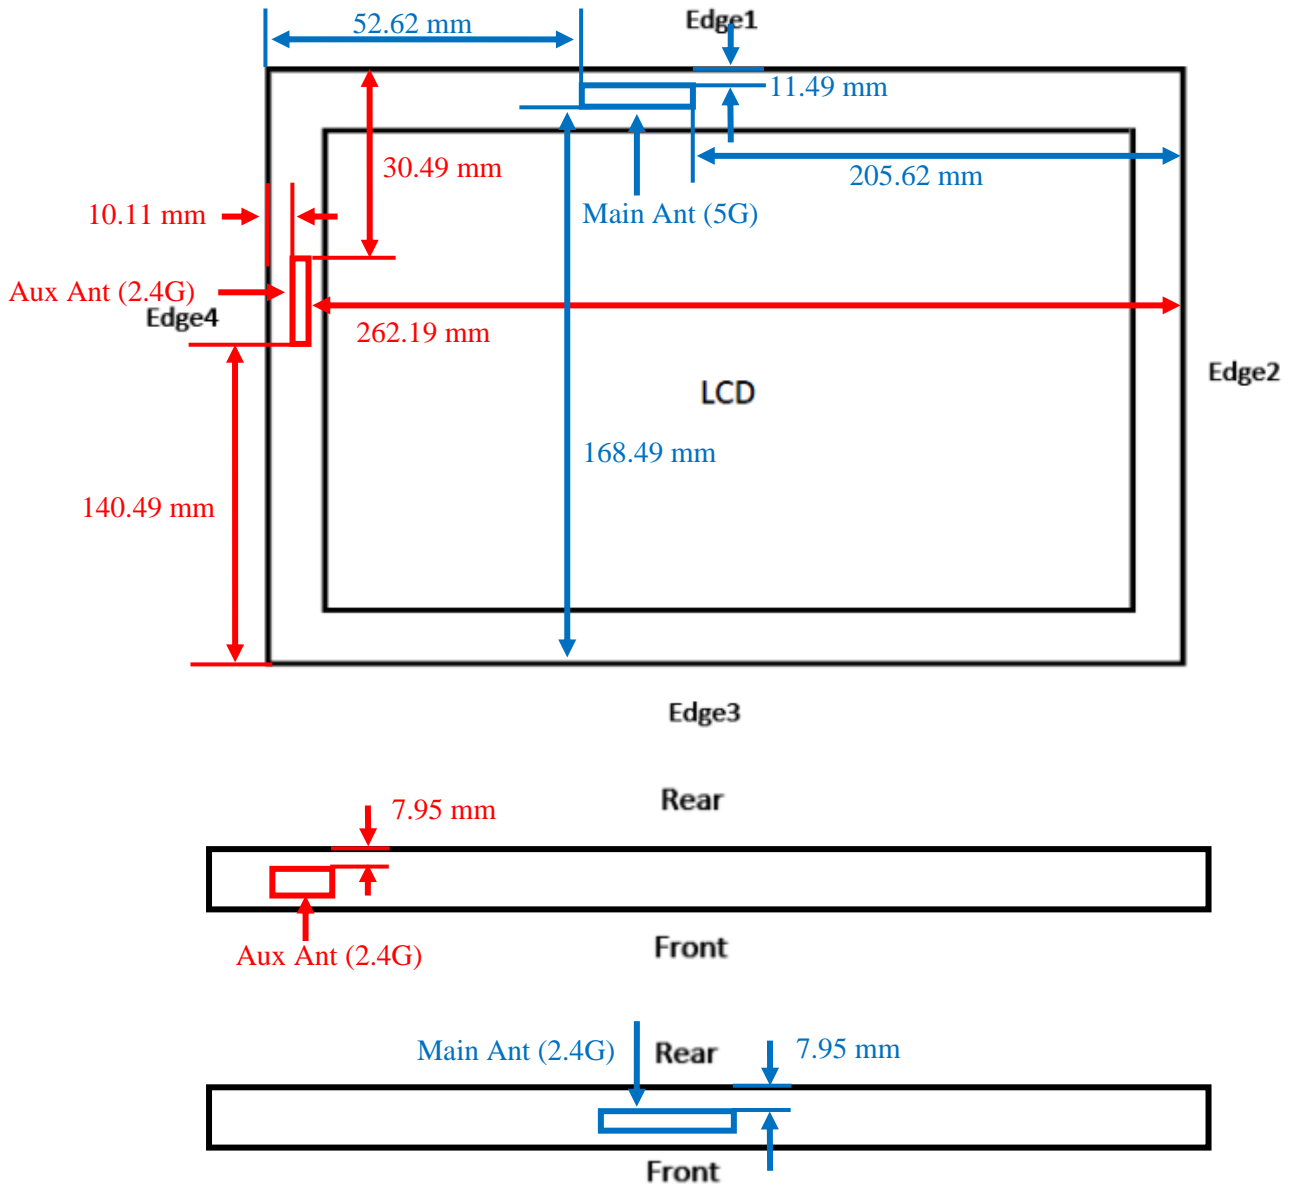

Antenna Location

Separation Distance (mm)	Wi-Fi Antenna (Main)	Wi-Fi Antenna (Aux)
Rear	7.95	7.95
Top-Edge (Edge1)	11.49	30
Right-Edge (Edge2)	205	49
Bottom-Edge (Edge3)	168.49	262.19
Left-Edge (Edge4)	52.62	10.11

SETUP PHOTOS

Rear

Edge 1

Edge 4

EUT