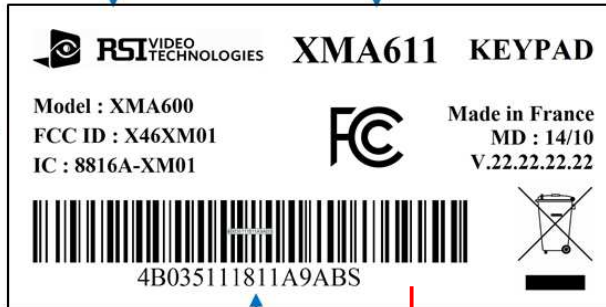

## Labels description

### 1- Packing:

2- Outside product:

3- Inside product:

**Model=** Model name  
**FCC ID=** Product ID for FCC approval  
**IC=** Product ID for Canadian approval

Manufacturer name      Product name

**MD=** Manufacturing date: WEEK/YEAR  
**V=** Firmware version