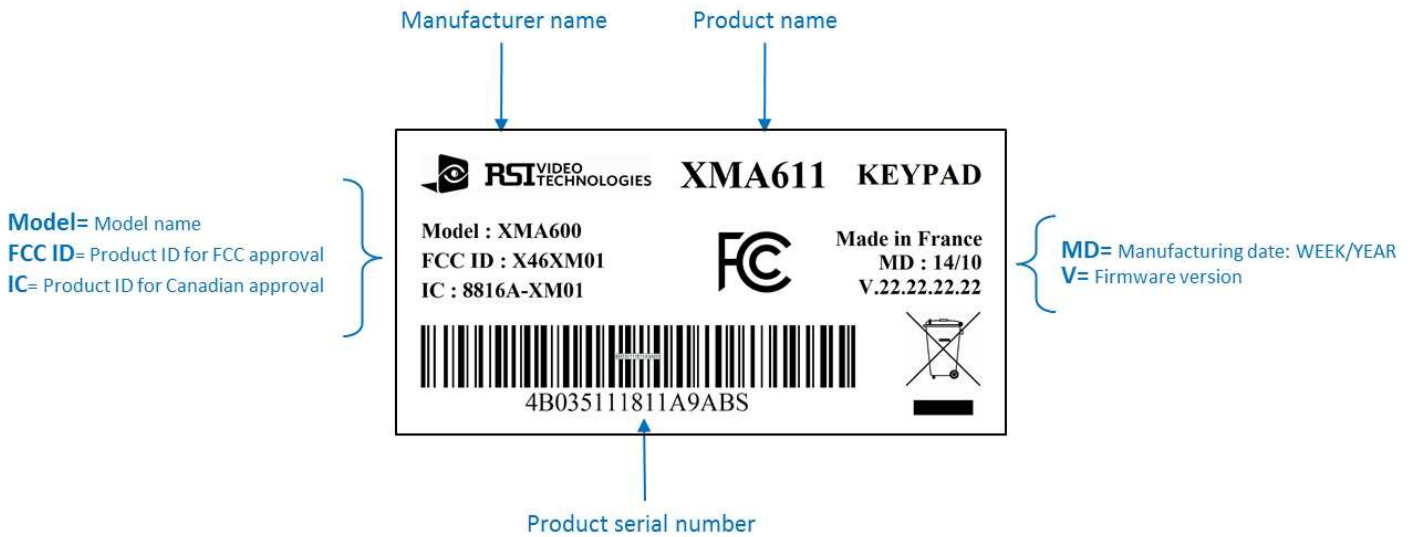

# XMA611

## Labels description

### 1- Packing:

2- Outside product:

3- Inside product:

**Model=** Model name  
**FCC ID=** Product ID for FCC approval  
**IC=** Product ID for Canadian approval

Manufacturer name      Product name

**MD=** Manufacturing date: WEEK/YEAR  
**V=** Firmware version