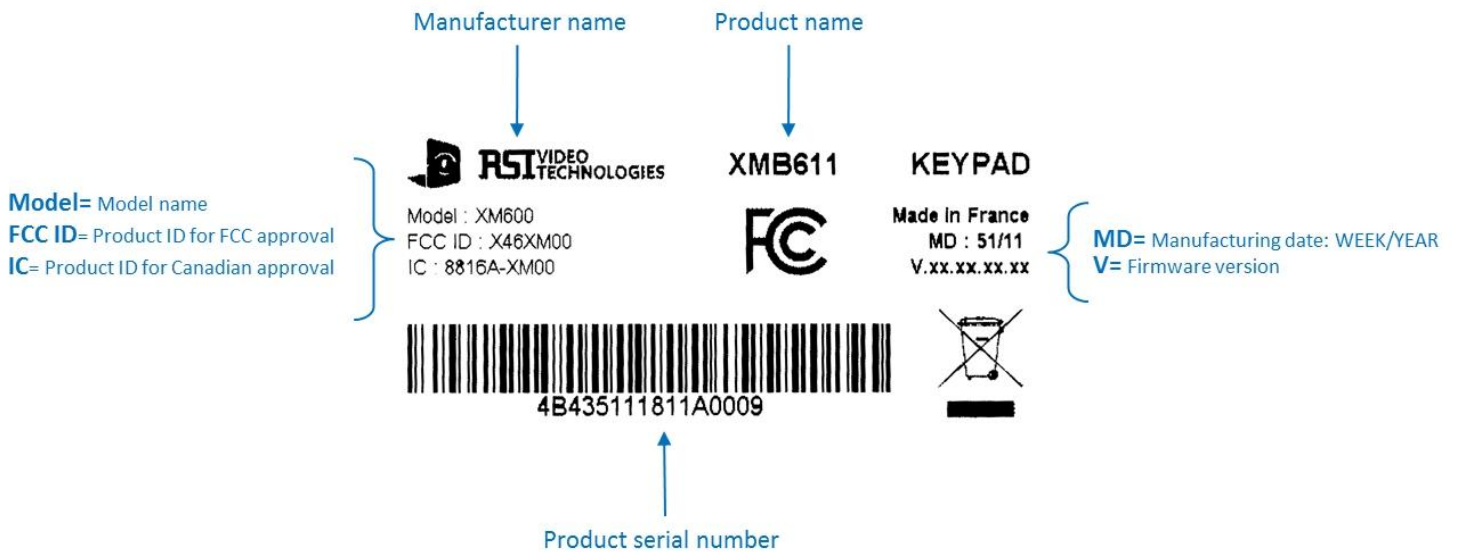

XMB611

Labels description

1- Packing:

2- Outside product:

3- Inside product:

3x Lithium 3.6V LS14500 SAFT (estimated life = 4 years) ! See user or installer manual for batteries maintenance and periodic replacement instructions. Remove batteries before any maintenance !