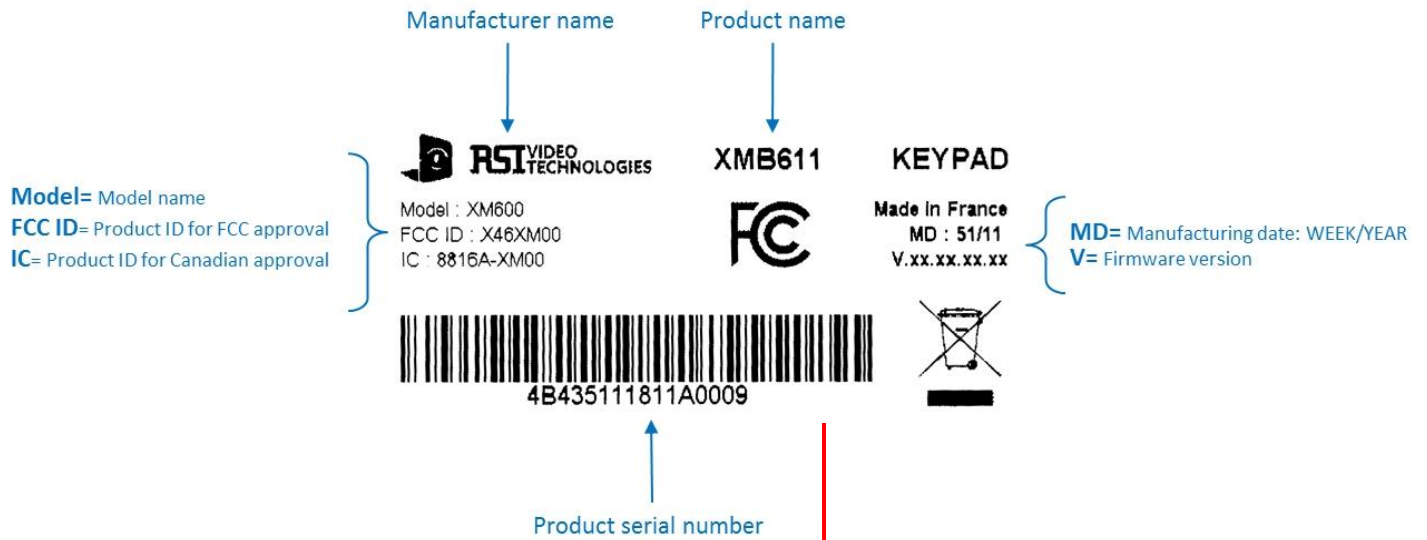

XMB611

Labels description

1- Packing:

2- Outside product:

3- Inside product:

3x Lithium 3.6V LS14500 SAFT (estimated life = 4 years) ! See user or installer manual for batteries maintenance and periodic replacement instructions. Remove batteries before any maintenance !