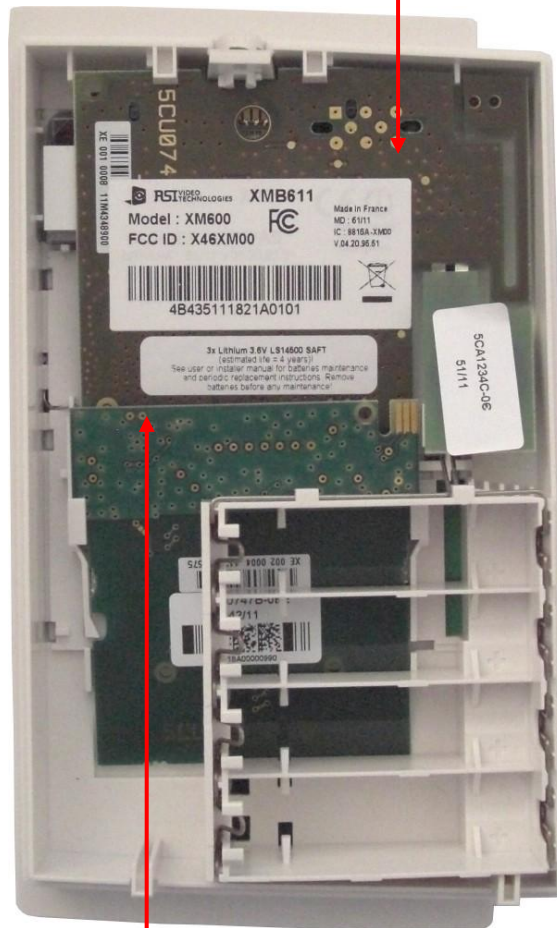

XMB611

Labels description

1- Packing:

2- Outside product:

3- Inside product:

3x Lithium 3.6V LS14500 SAFT (estimated life = 4 years) ! See user or installer manual for batteries maintenance and periodic replacement instructions. Remove batteries before any maintenance !