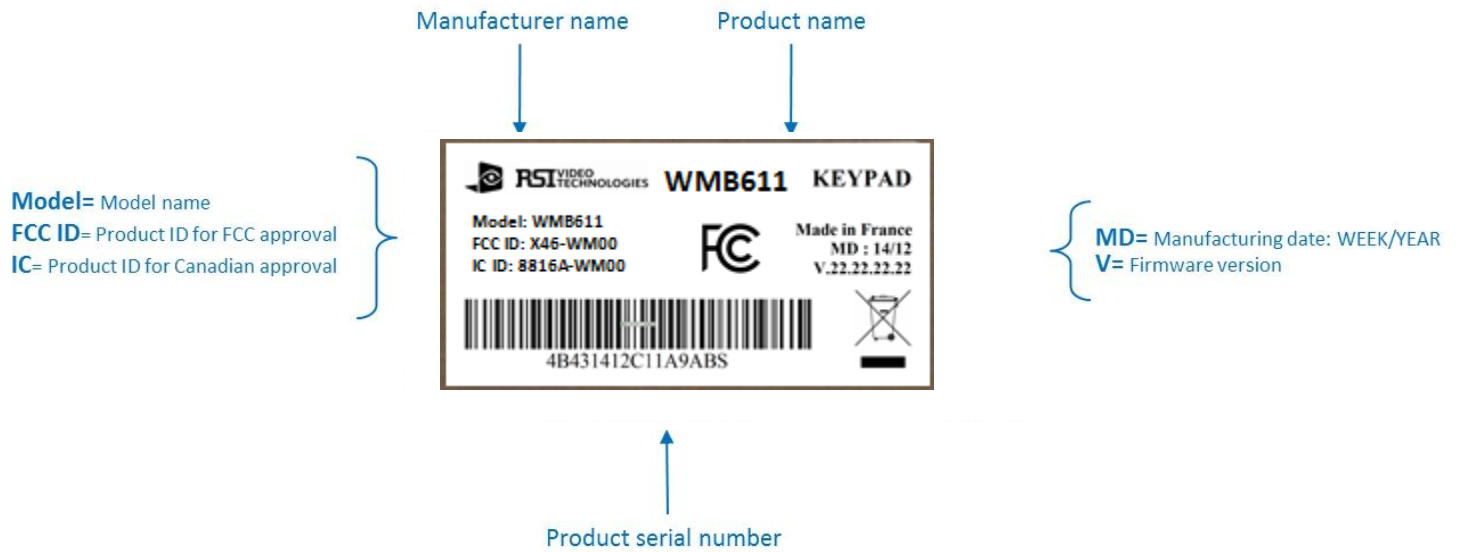

WMB611

Labels description

1- Packing:

2- Outside product:

Manufacturer name

Product name

FCC ID= Product ID for FCC approval
IC= Product ID for Canadian approval

Model= Model name

3- Inside product:

3x Lithium 3.6V LS14500 SAFT (estimated life = 4 years) ! See user or installer manual for batteries maintenance and periodic replacement instructions. Remove batteries before any maintenance !

Power supply information

WMB621

Labels description

1- Packing:

2- Outside product:

Manufacturer name

Product name

FCC ID= Product ID for FCC approval
IC= Product ID for Canadian approval