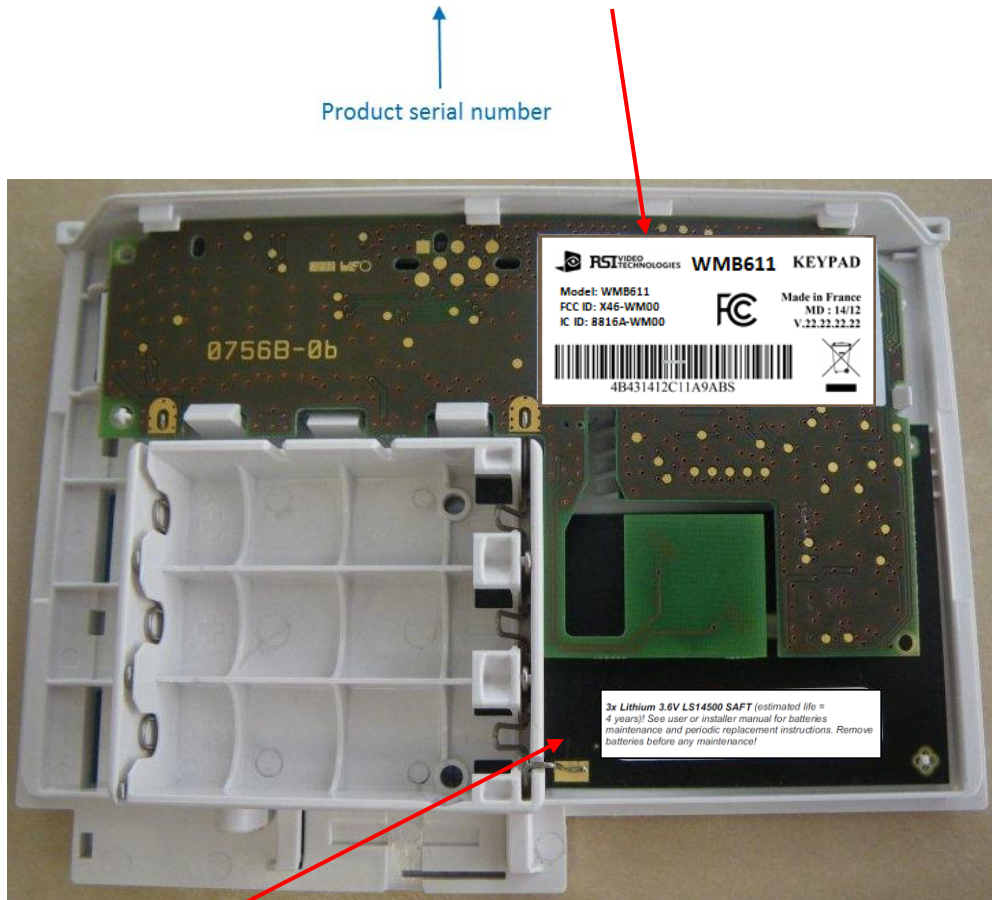

WMB611

Labels description

1- Packing:

2- Outside product:

Manufacturer name

Product name

FCC ID= Product ID for FCC approval
IC= Product ID for Canadian approval

Model= Model name

3- Inside product:

3x Lithium 3.6V LS14500 SAFT (estimated life = 4 years) ! See user or installer manual for batteries maintenance and periodic replacement instructions. Remove batteries before any maintenance !

Power supply information

WMB621

Labels description

1- Packing:

2- Outside product:

Manufacturer name

Product name

FCC ID= Product ID for FCC approval
IC= Product ID for Canadian approval