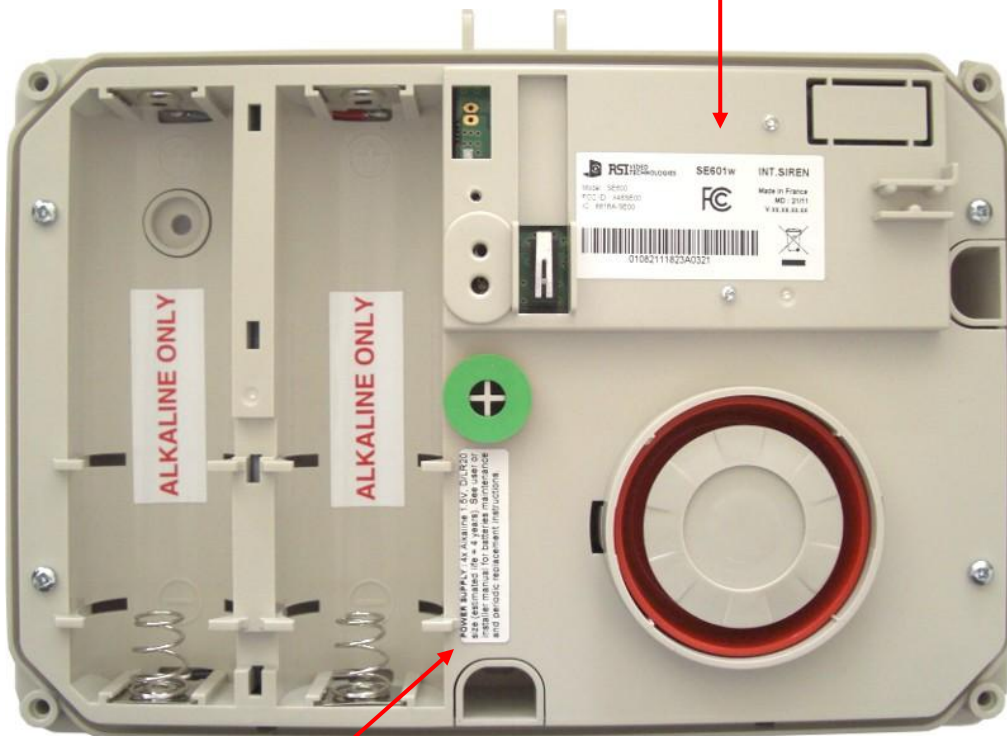

SE601w

Labels description

1- Packing :

2- **Outside product:**

3- Inside product:

POWER SUPPLY : 4x Alkaline 1.5V, D/LR20 size (estimated life = 4 years). See user or installer manual for batteries maintenance and periodic replacement instructions.