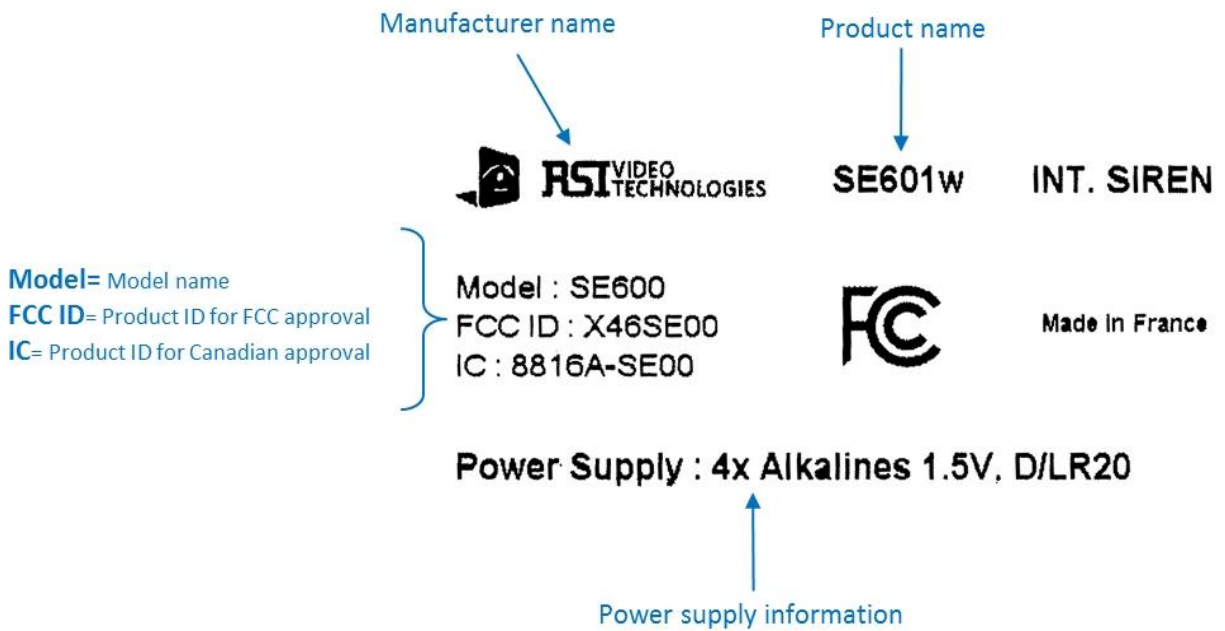

SE601w

Labels description

1- Packing :

2- **Outside product:**

3- Inside product:

POWER SUPPLY : 4x Alkaline 1.5V, D/LR20 size (estimated life = 4 years). See user or installer manual for batteries maintenance and periodic replacement instructions.