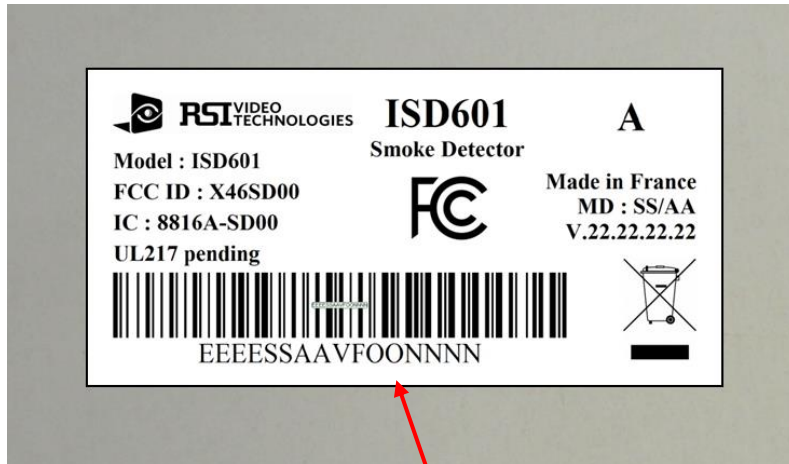

ISD601

Labels description

1- Packing :

2- Outside product:

Manufacturer name

Model = Model name
FCC ID = product ID for FCC approval
IC = product ID for Canadian approval

Product name

3- Inside product: