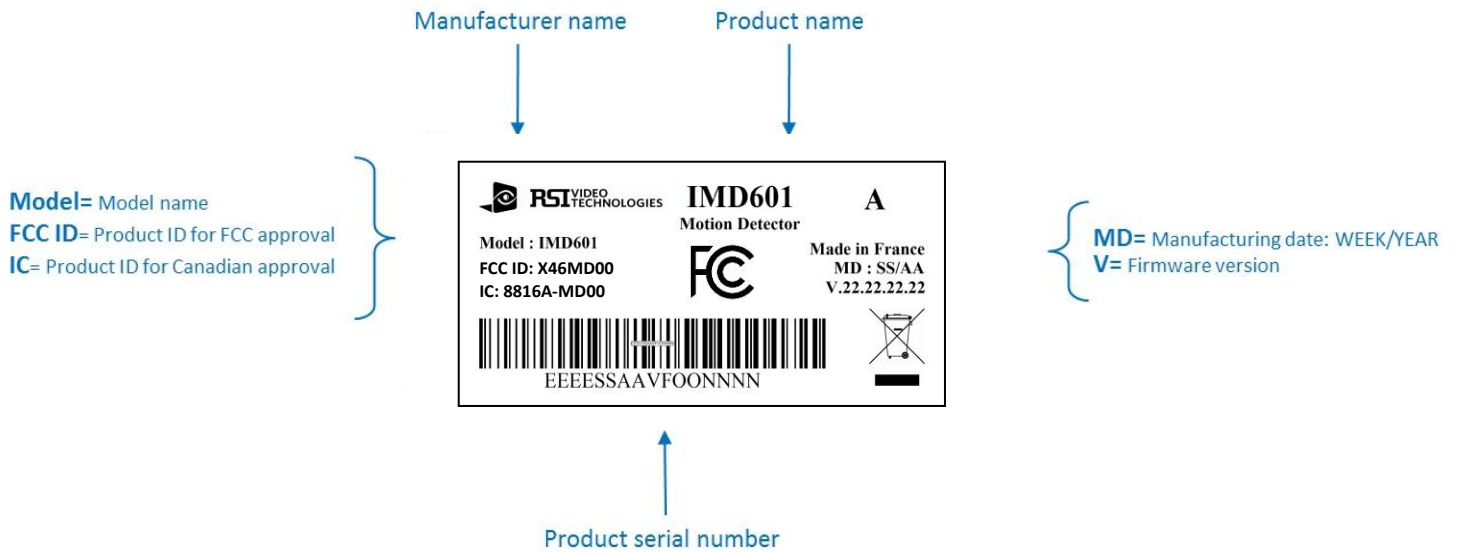

IMV601

Labels description

1- Packing:

2- Outside product:

FCC ID= product ID for FCC approval
IC= product ID for Canadian approval

Product model number

3- Inside product: