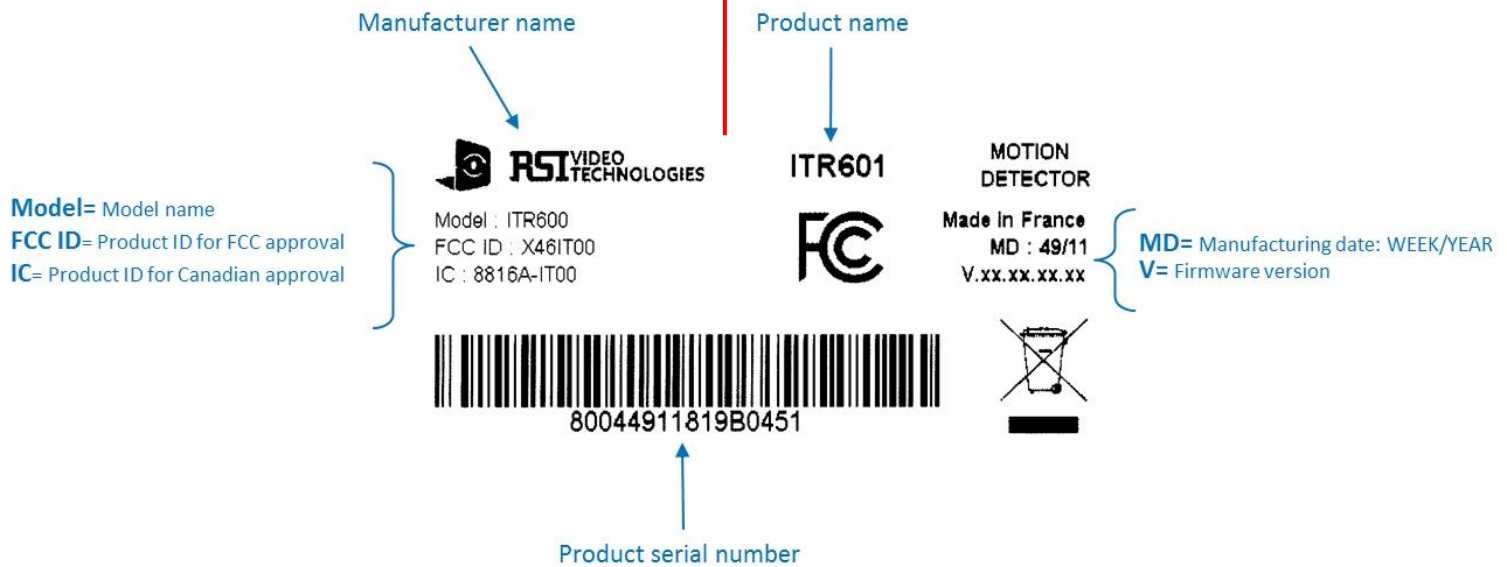

ITR601

Labels description

1- Packing:

2- Outside product:

3- Inside product:

1x Lithium 3.6V LS14500 SAFT

(estimated life = 4 years) !

See user or installer manual for batteries maintenance and periodic replacement instructions. Remove batteries before any maintenance !