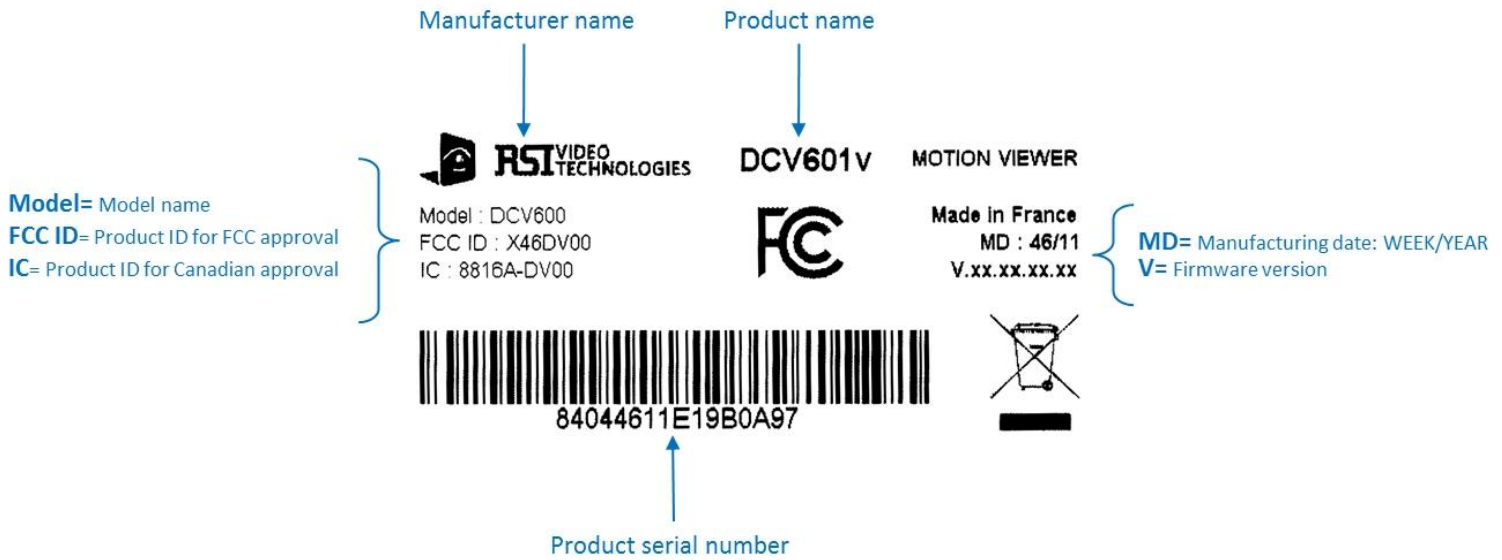

DCV601v

Labels description

1- Packing:

2- Outside product:

3- Inside product:

3x Lithium 3.6V LS14500 SAFT (estimated life = 4 years) ! See user or installer manual for batteries maintenance and periodic replacement instructions. Remove batteries before any maintenance !