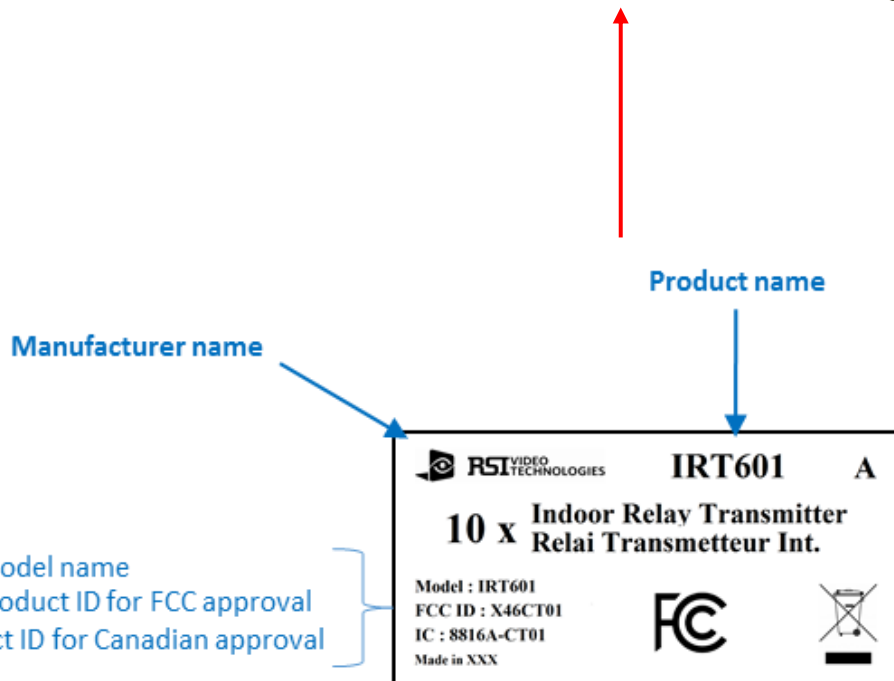

IRT601

Labels description

1- 10x device packing :

2- Packing :

3- Outside product:

Manufacturer name

Model = Model name
FCC ID = product ID for FCC approval
IC = product ID for Canadian approval

Product name

4- Inside product: