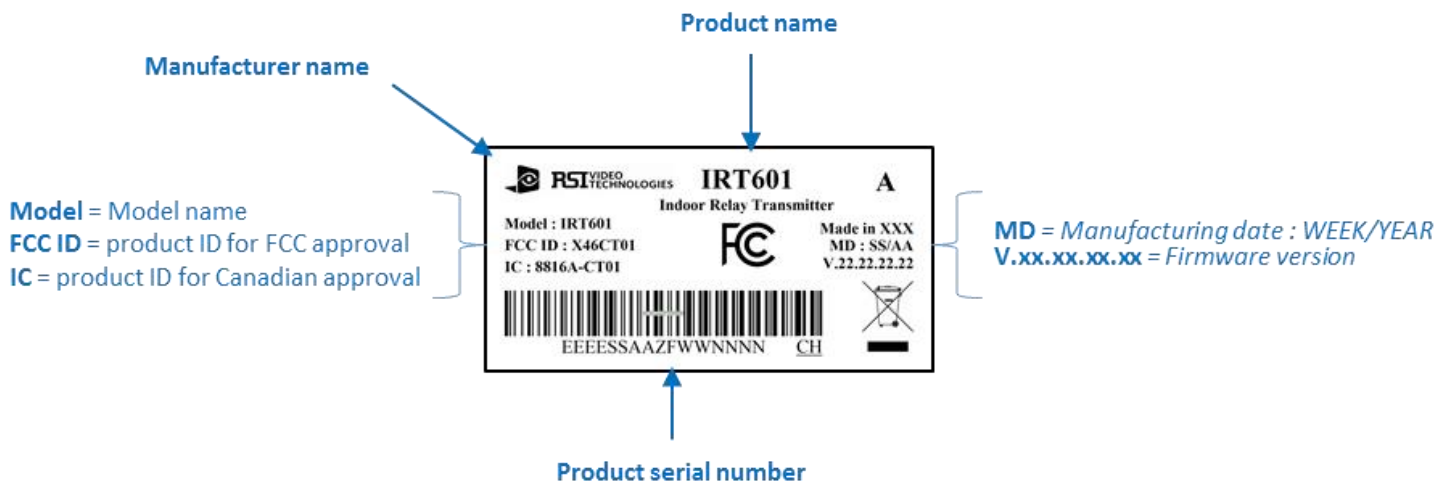

IRT601

Labels description

1- 10x device packing :

2- Packing :

3- Outside product:

Manufacturer name

Model = Model name
FCC ID = product ID for FCC approval
IC = product ID for Canadian approval

Product name

4- Inside product: