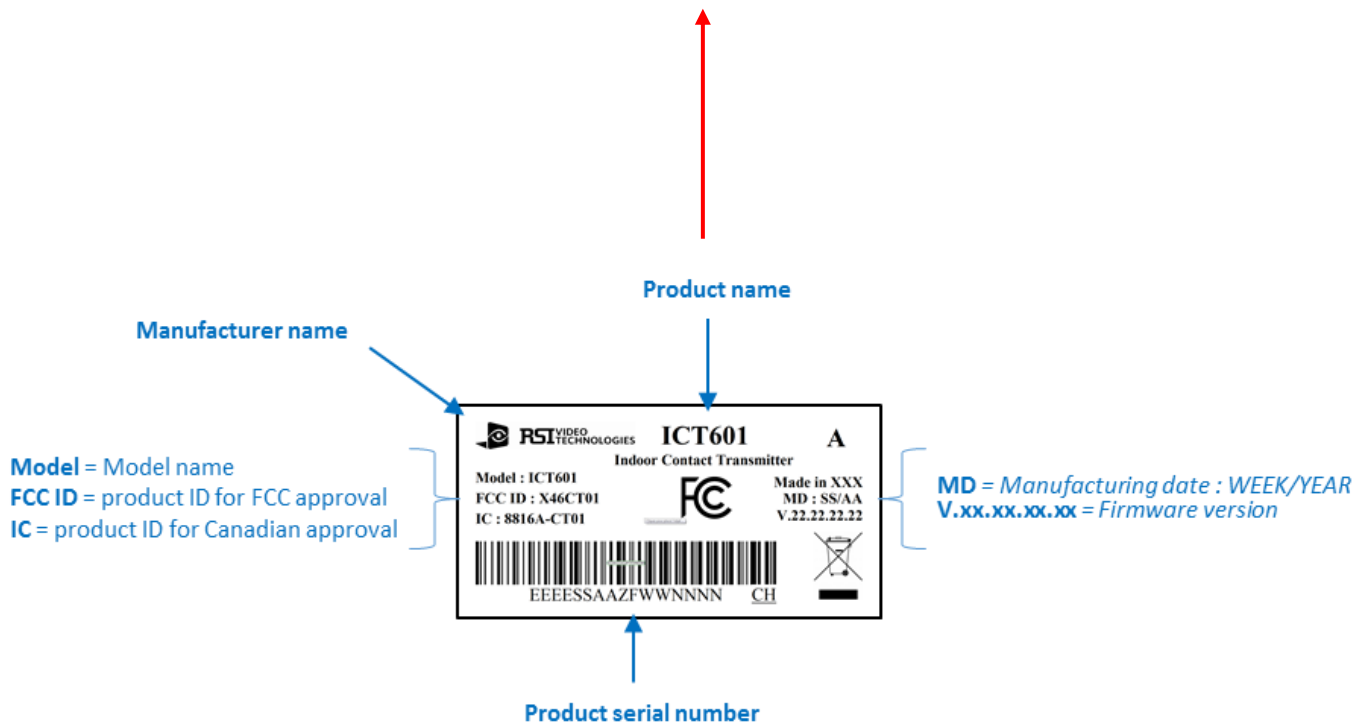

# ICT601

## Labels description

### 1- 10x device packing :

2- Packing :

3- Outside product:

Manufacturer name

Model = Model name  
FCC ID = product ID for FCC approval  
IC = product ID for Canadian approval

Product name

4- Inside product: