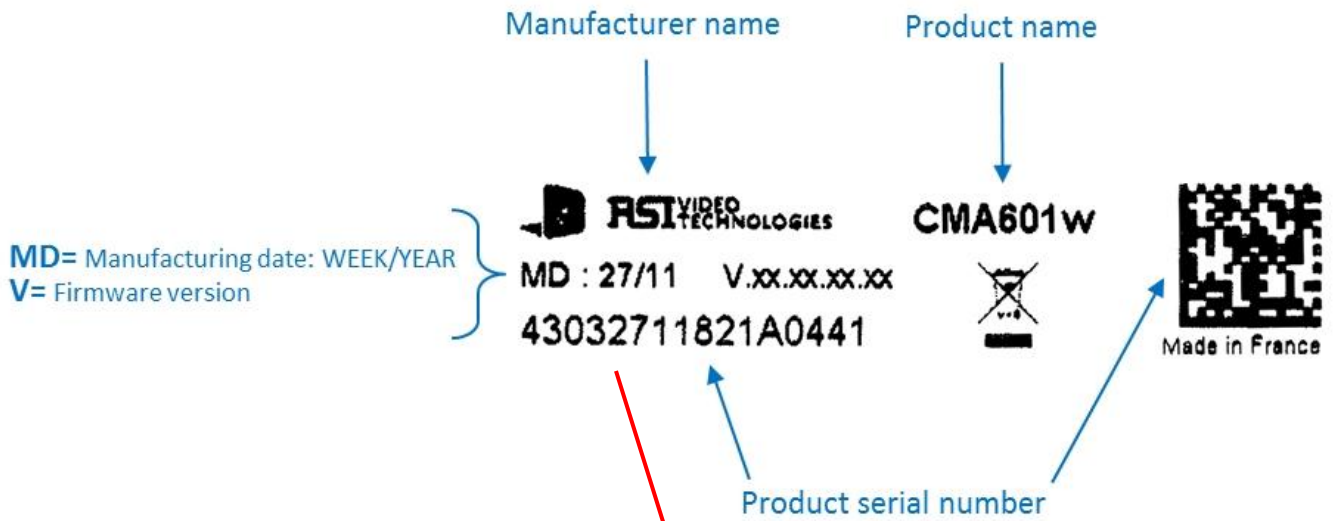

CMA601

Labels description

1- Packing:

2- Outside product:

FCC ID= Product ID for FCC approval
IC= Product ID for Canadian approval

3- Inside product:

3x Lithium 3.6V LS14500 SAFT (estimated life = 4 years) ! See user or installer manual for batteries maintenance and periodic replacement instructions. Remove batteries before any maintenance !