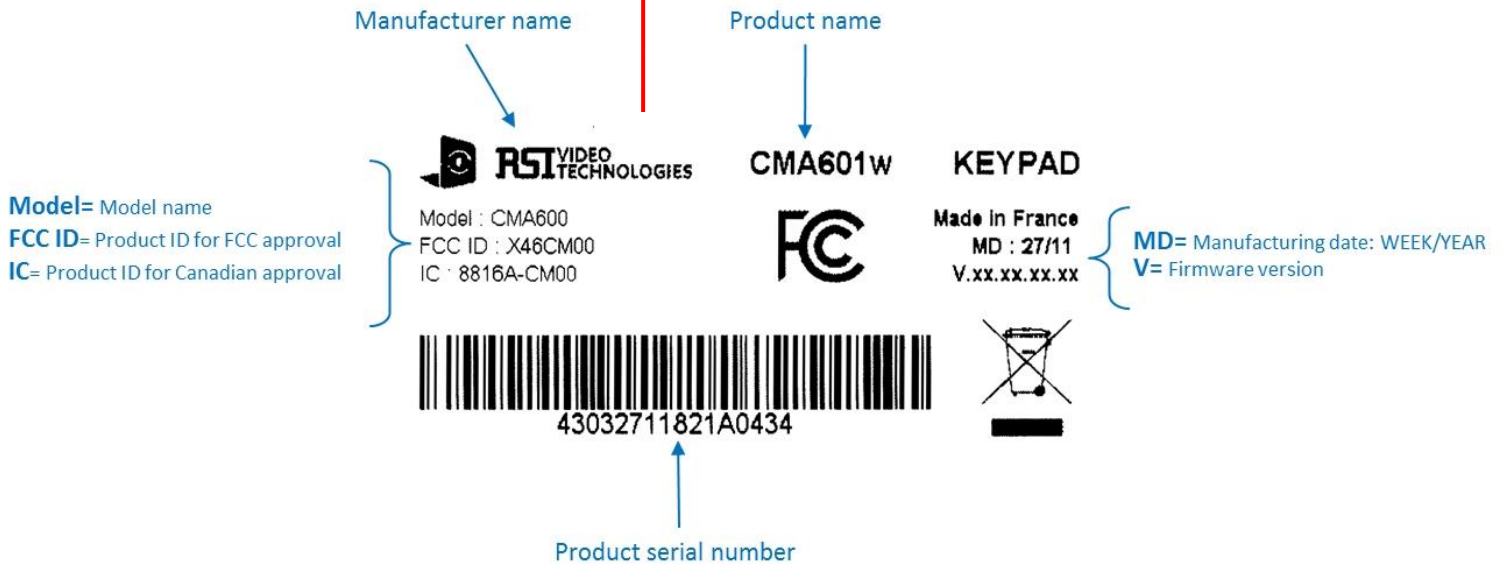

CMA601

Labels description

1- Packing:

2- Outside product:

FCC ID= Product ID for FCC approval
IC= Product ID for Canadian approval

3- Inside product:

3x Lithium 3.6V LS14500 SAFT (estimated life = 4 years) ! See user or installer manual for batteries maintenance and periodic replacement instructions. Remove batteries before any maintenance !