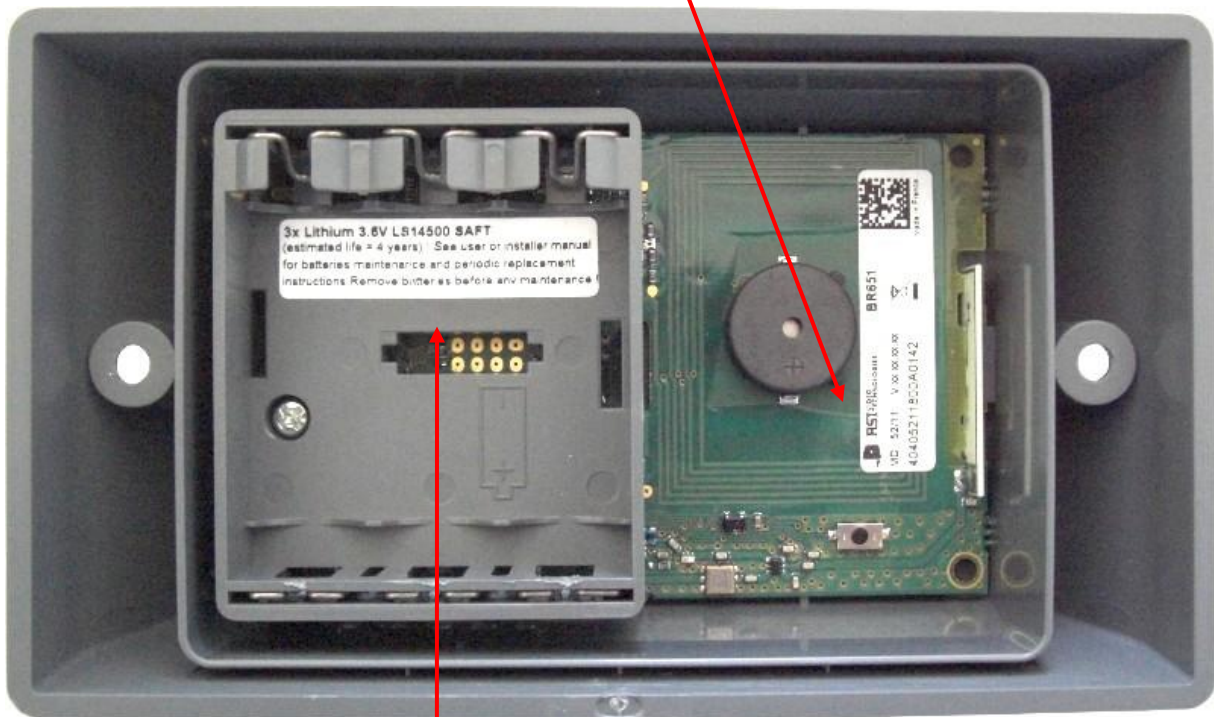

BR651

Labels description

1- Packing:

2- Outside product:

3- Inside product:

3x Lithium 3.6V LS14500 SAFT (estimated life = 4 years) ! See user or installer manual for batteries maintenance and periodic replacement instructions. Remove batteries before any maintenance !