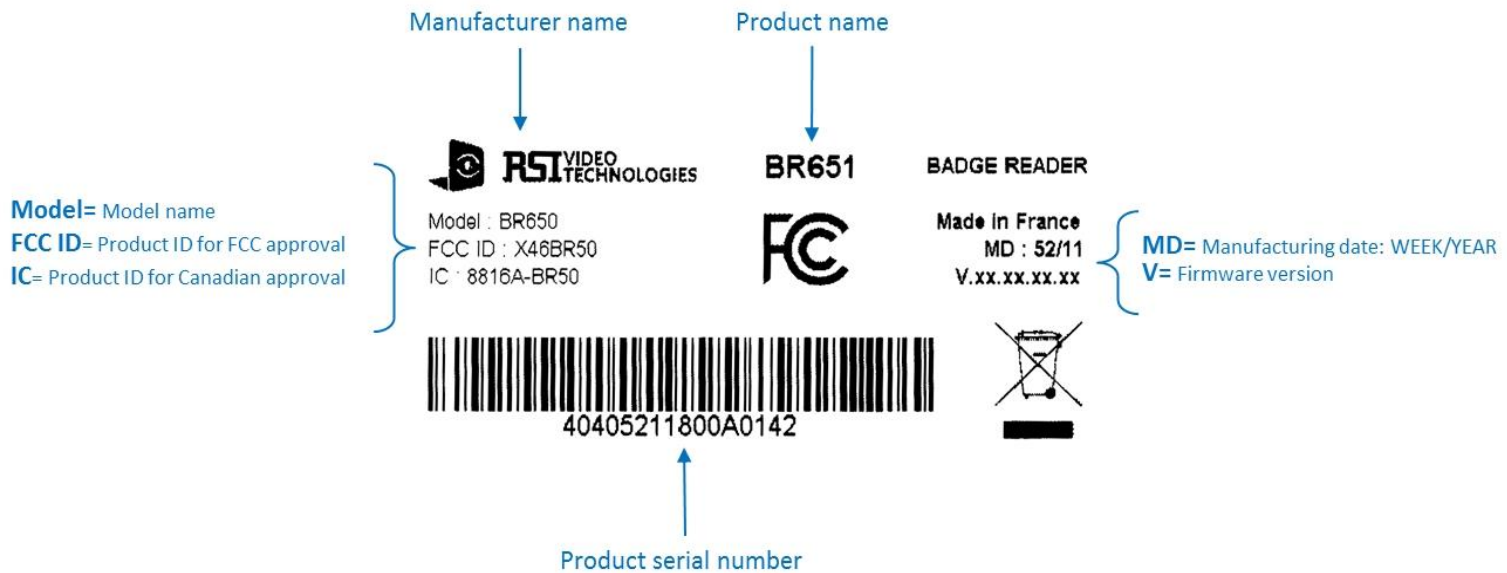

BR651

Labels description

1- Packing:

2- Outside product:

3- Inside product:

3x Lithium 3.6V LS14500 SAFT (estimated life = 4 years) ! See user or installer manual for batteries maintenance and periodic replacement instructions. Remove batteries before any maintenance !