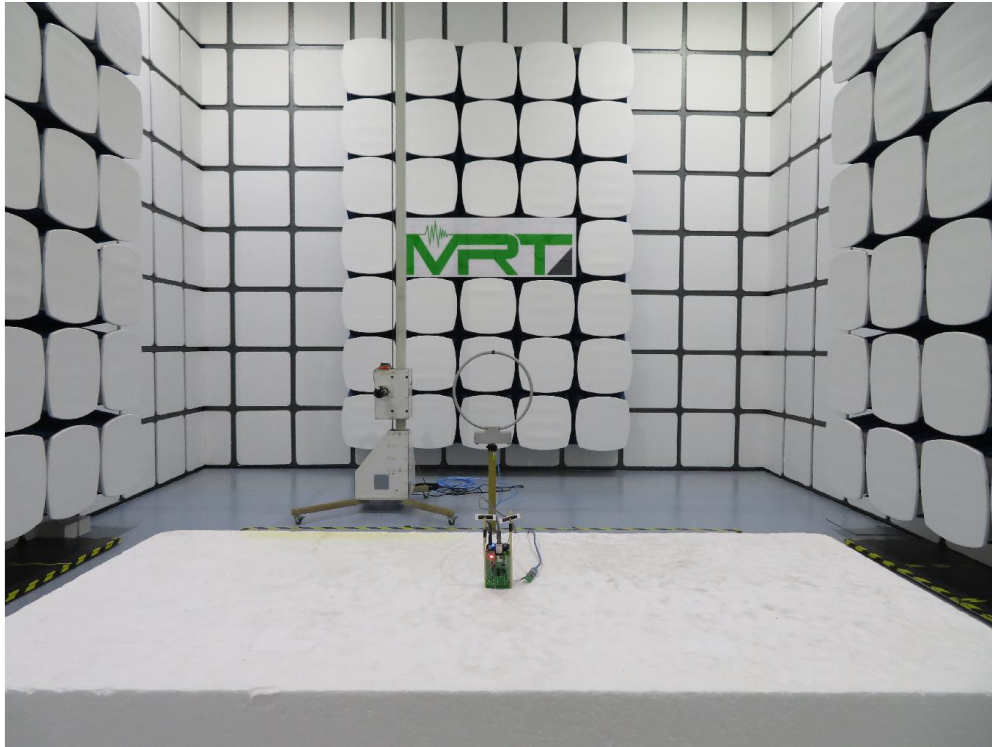

## RF Test Setup Photograph

Description: Front View of Conducted Emission Test Setup

Description: Back View of Conducted Emission Test Setup

Description: Radiated Emission Test Setup for 9kHz ~ 30MHz

Description: Radiated Emission Test Setup for 30MHz ~ 1GHz

Description: Radiated Emission Test Setup for 1GHz ~ 18GHz

Description: Radiated Emission Test Setup for 18GHz ~ 40GHz