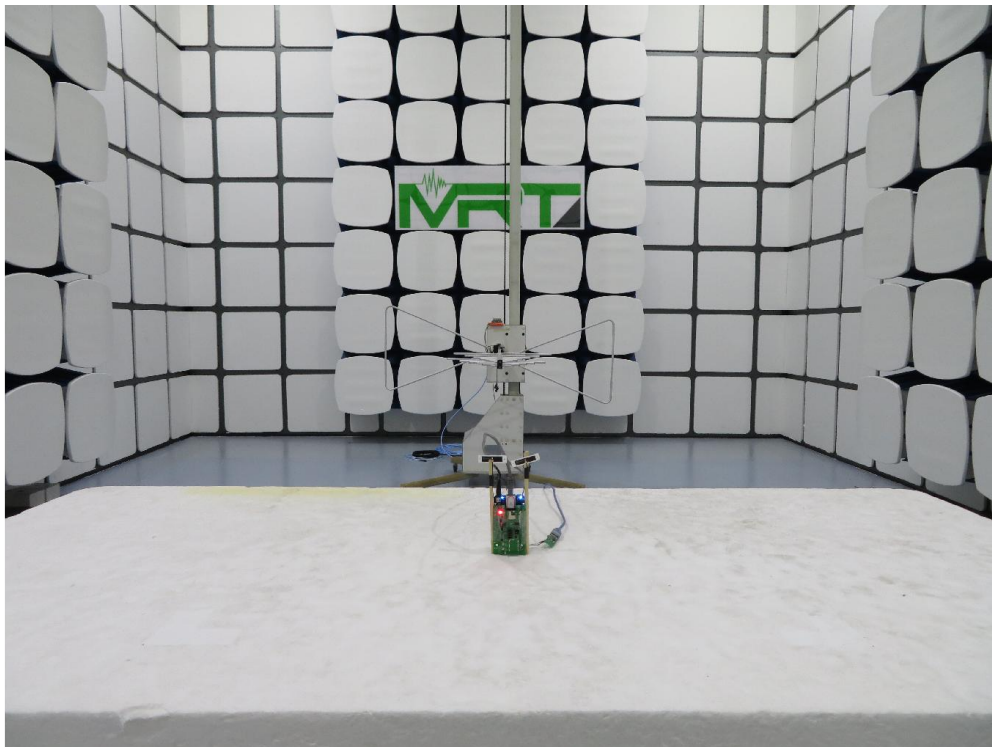

## RF Test Setup Photograph

Description: Front View of Conducted Emission Test Setup

Description: Back View of Conducted Emission Test Setup

Description: Radiated Emission Test Setup for 9kHz ~ 30MHz

Description: Radiated Emission Test Setup for 30MHz ~ 1GHz

Description: Radiated Emission Test Setup for 1GHz ~ 18GHz

Description: Radiated Emission Test Setup for 18GHz ~ 40GHz