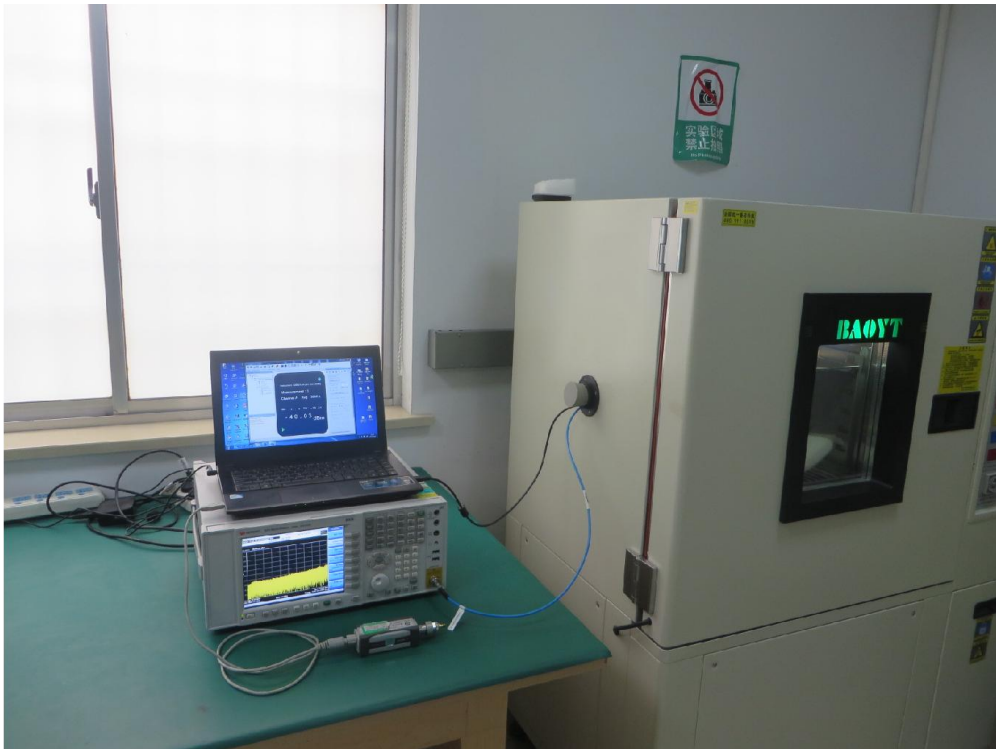

## FCC Part15 247 & 407 Test Setup Photo

### For WiFi

Description: Radiated Emission Test Setup for 30MHz ~ 1GHz

Description: Radiated Emission Test Setup for 1GHz ~ 18GHz

Description: Conducted Emission Test Setup

### For Bluetooth LE

Description: Radiated Emission Test Setup for 30MHz ~ 1GHz

Description: Radiated Emission Test Setup for 1GHz ~ 18GHz

Description: Conducted Emission Test Setup