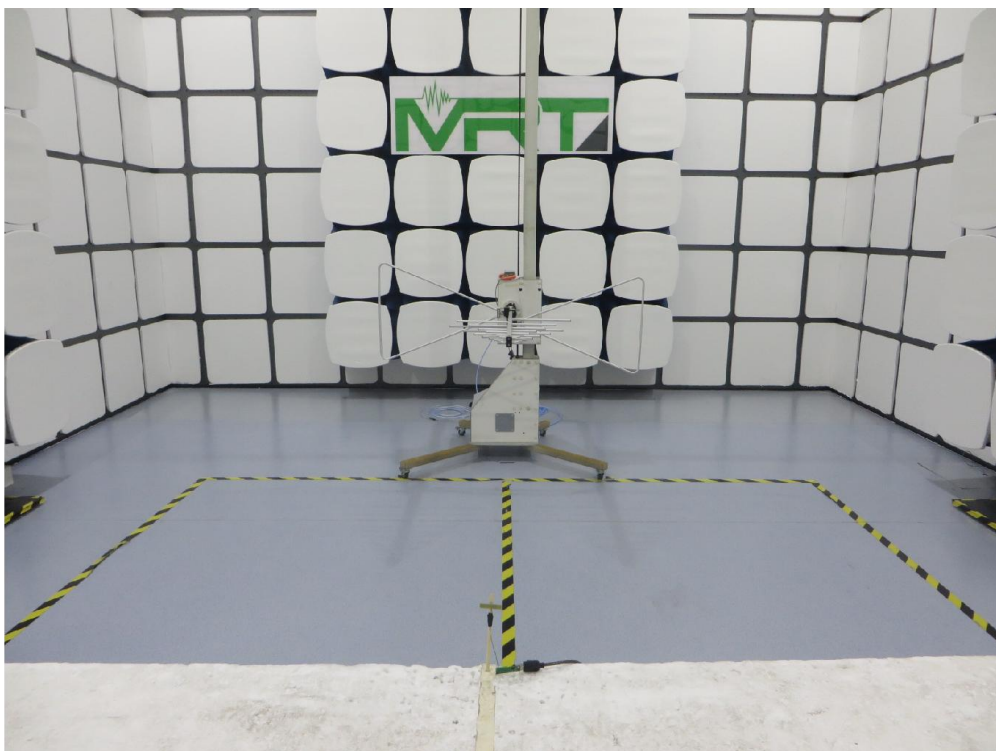

For Bluetooth LE

Description: Radiated Emission Test Setup for 30MHz ~ 1GHz