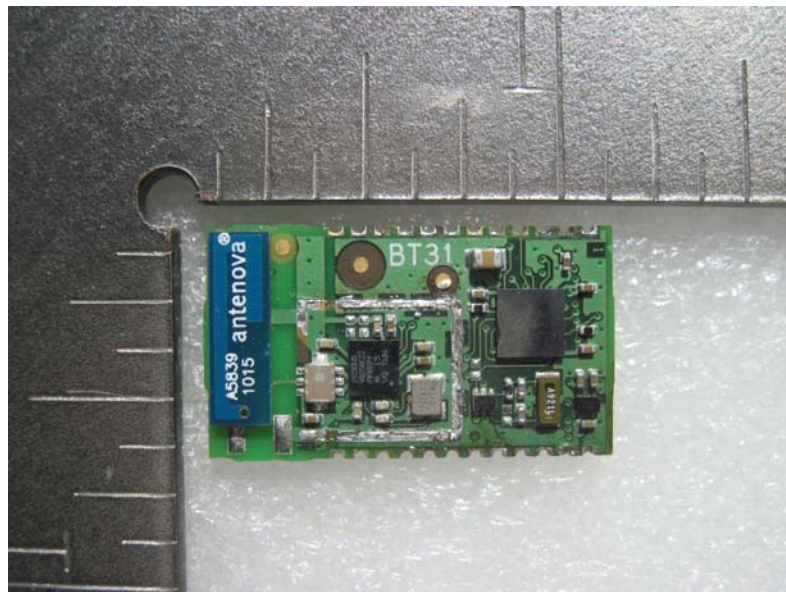

Top view of EUT without shield