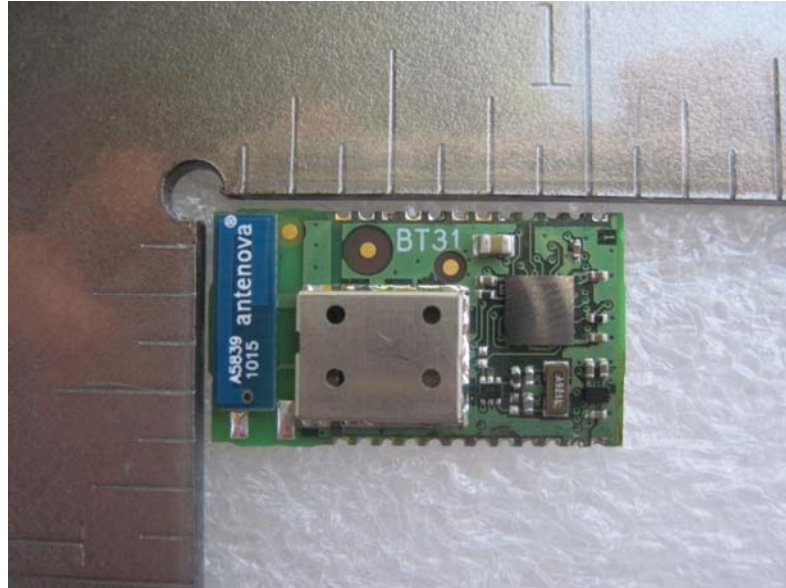

ELECTRO MAGNETIC TEST, INC.

1547 Plymouth Street, Mountain View, CA 94043 Tel: (650) 965-4000 Fax: (650) 965-3000

APPENDIX H

PHOTOGRAPHS of INTERNAL EUT

ELECTRO MAGNETIC TEST, INC.

1547 Plymouth Street, Mountain View, CA 94043 Tel: (650) 965-4000 Fax: (650) 965-3000