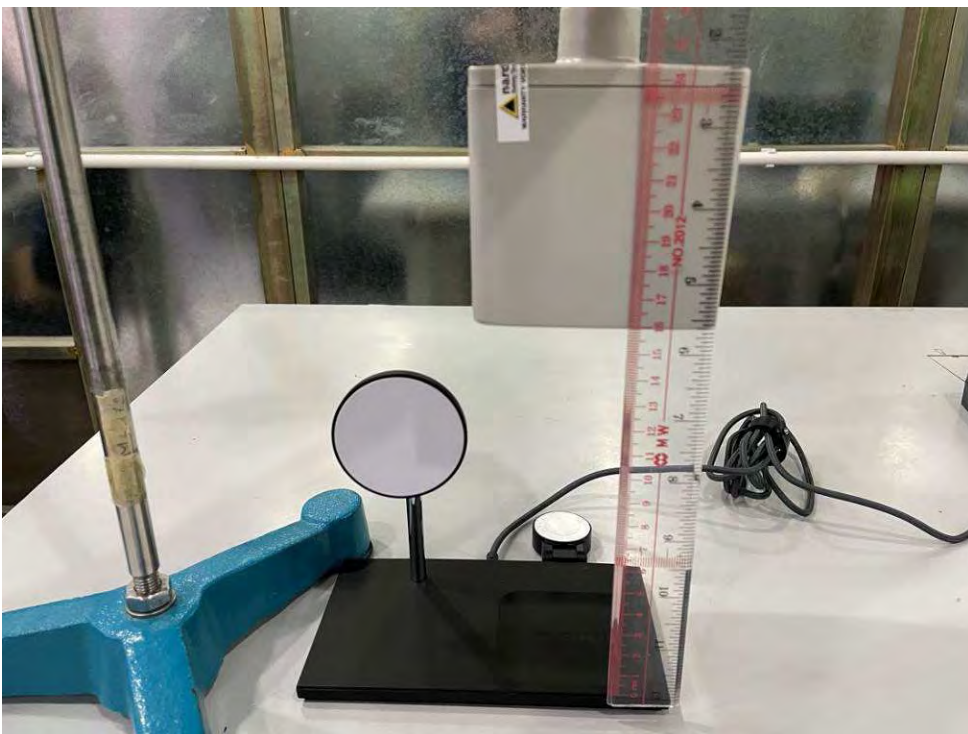

INTERTEK TESTING SERVICE

Configuration Photographs RF Exposure

Standby