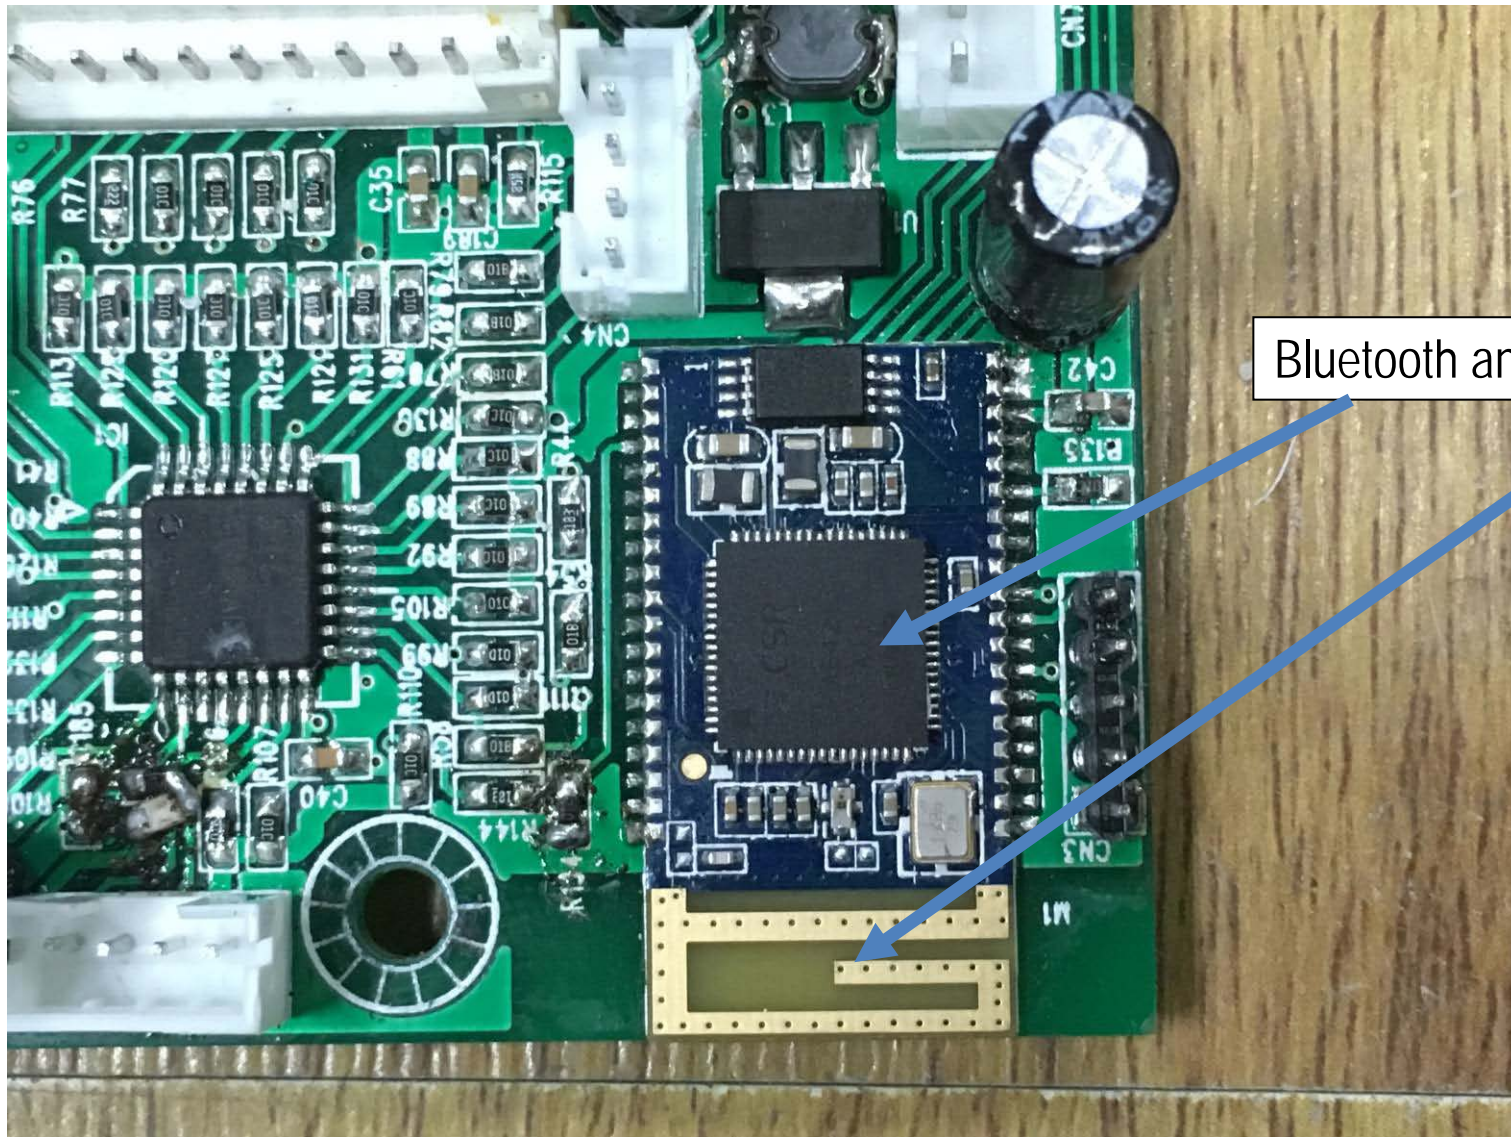

Model: PR/01

Bluetooth and antenna