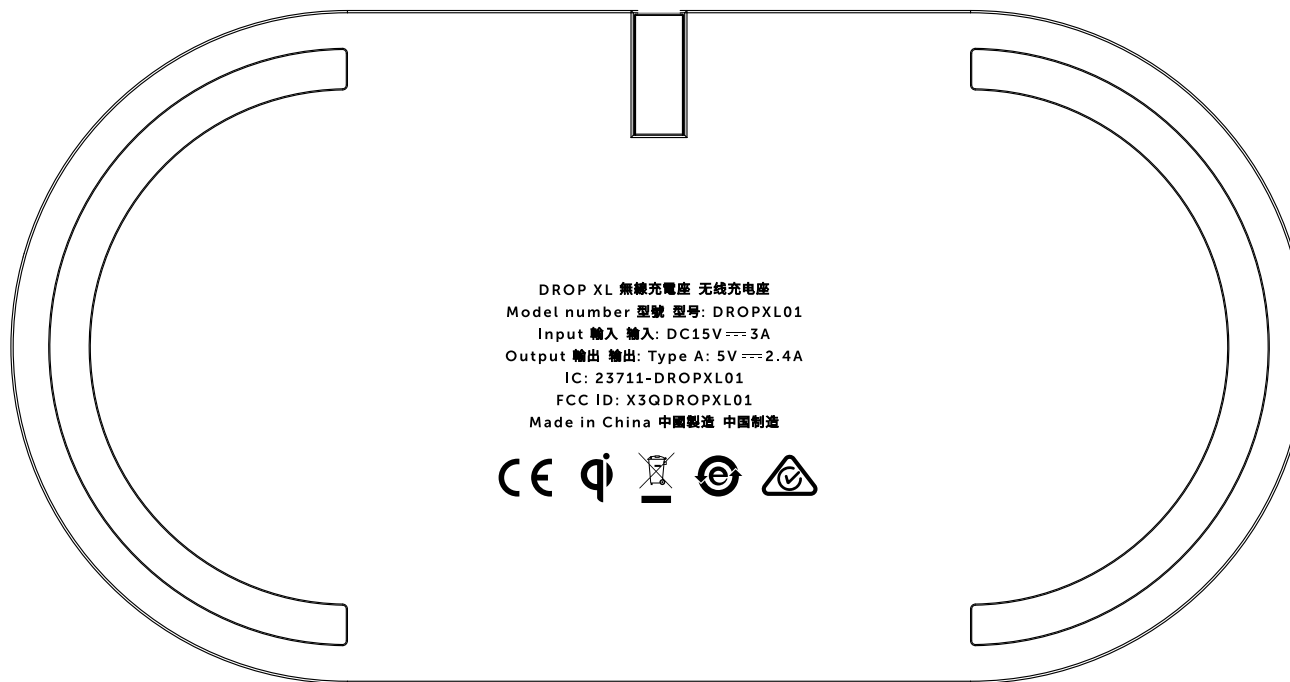

DROP XL Rating label v1.41
-delete KC logo

● SLATE
Effect:
Laser edge

Scale 1:1

DROP XL Rating label v1.41
-delete KC logo

CENTRED

● SLATE
Effect:
Laser edge

Scale 1:1