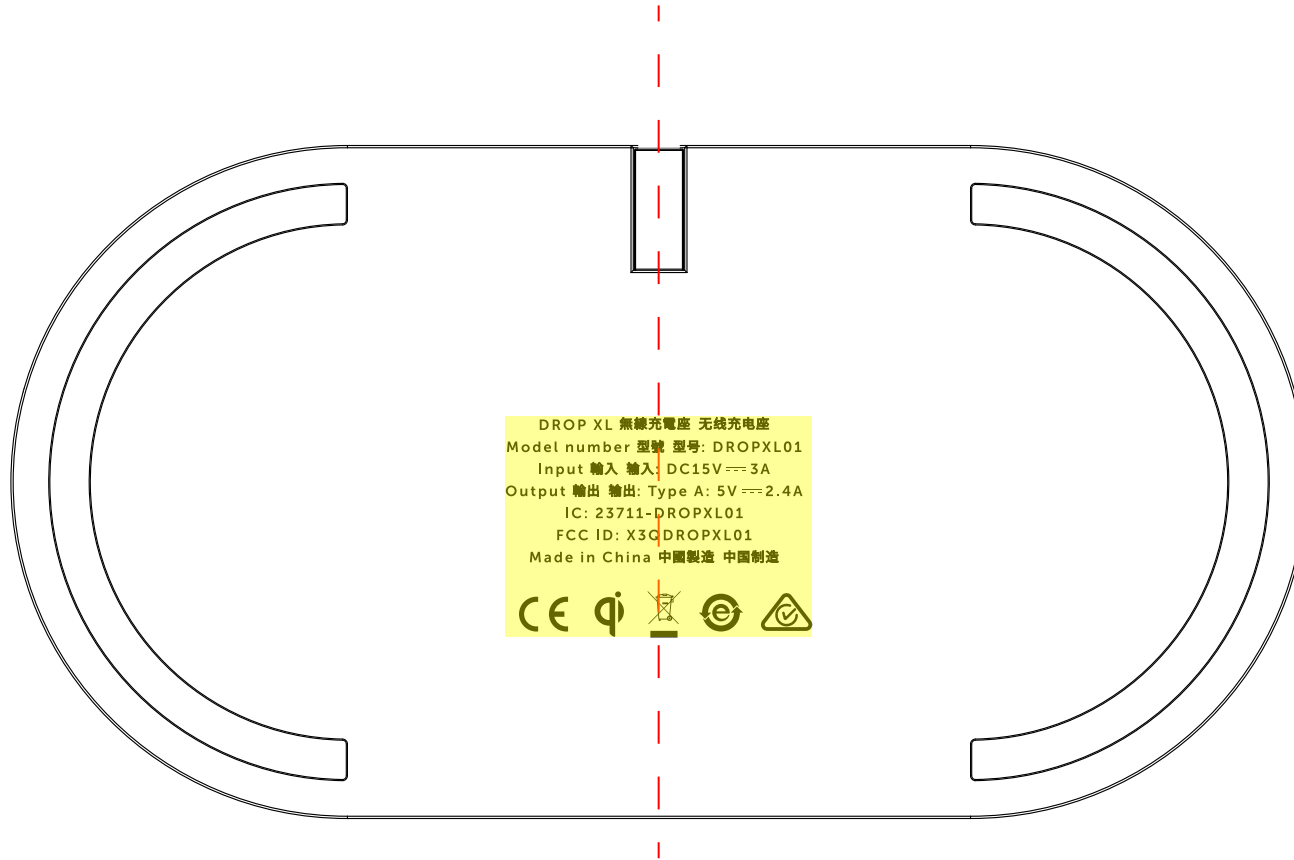

DROP XL Rating label v1.41
-delete KC logo

● SLATE
Effect:
Laser edge

Scale 1:1

DROP XL Rating label v1.41
-delete KC logo

CENTRED

● SLATE
Effect:
Laser edge

Scale 1:1