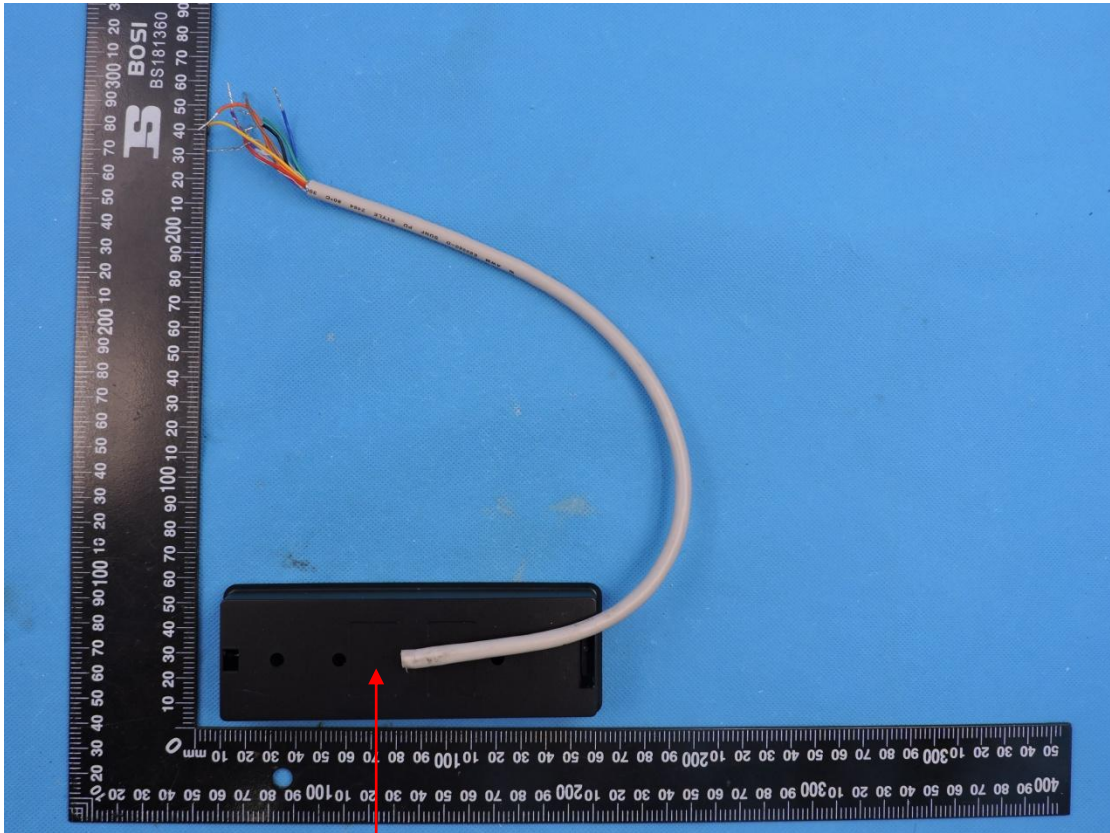

Label

Slender Series 13.56 MHz Reader

Model name: MW3D2-8N

FCC ID: X3A-MW3D28N