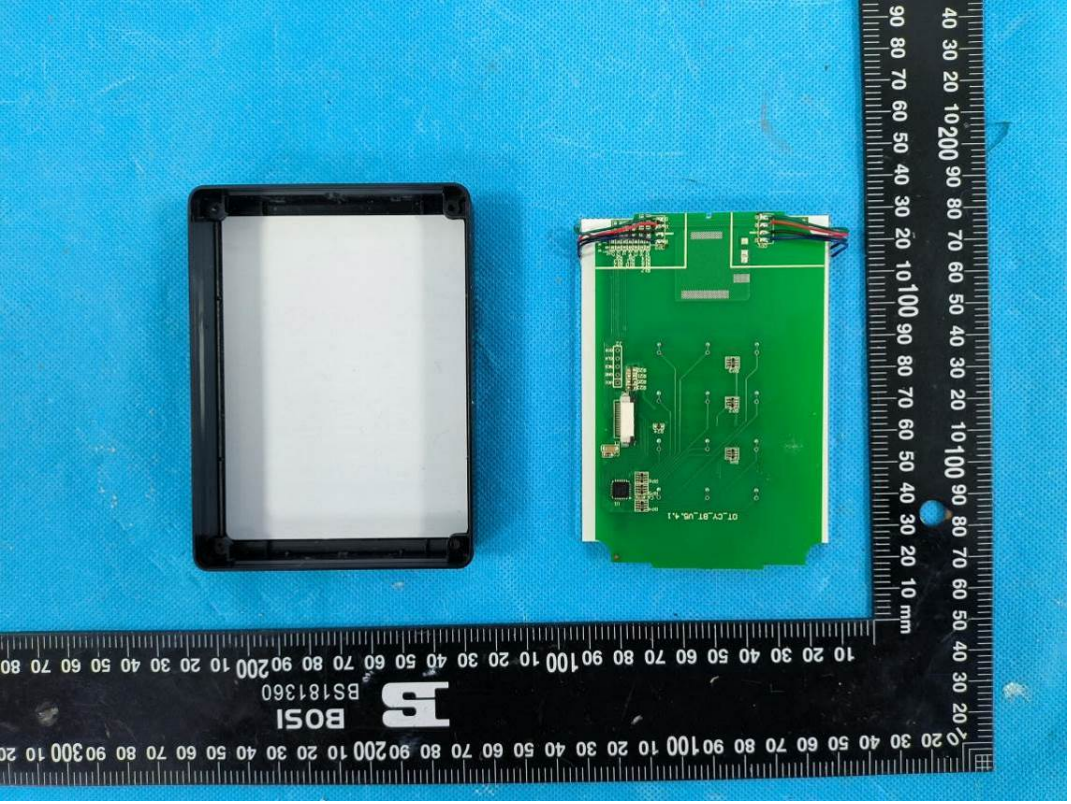

EXHIBIT C - EUT INTERNAL PHOTOGRAPHS

Model:MW-322

Chip

Antenna

Chip

Chip

Model: MW-322-7N

Antenna

Chip

Chip