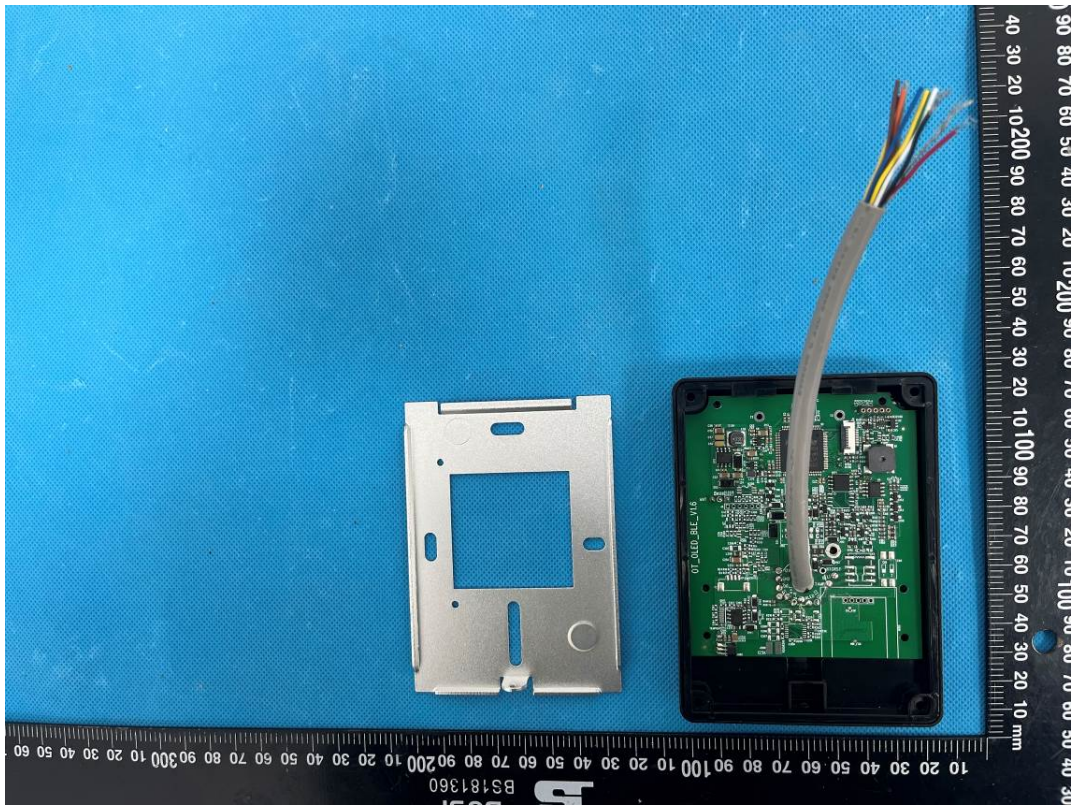

EXHIBIT C - EUT INTERNAL PHOTOGRAPHS

Model:MW-322

Chip

Antenna

Chip

Chip

Model: MW-322-7N

Antenna