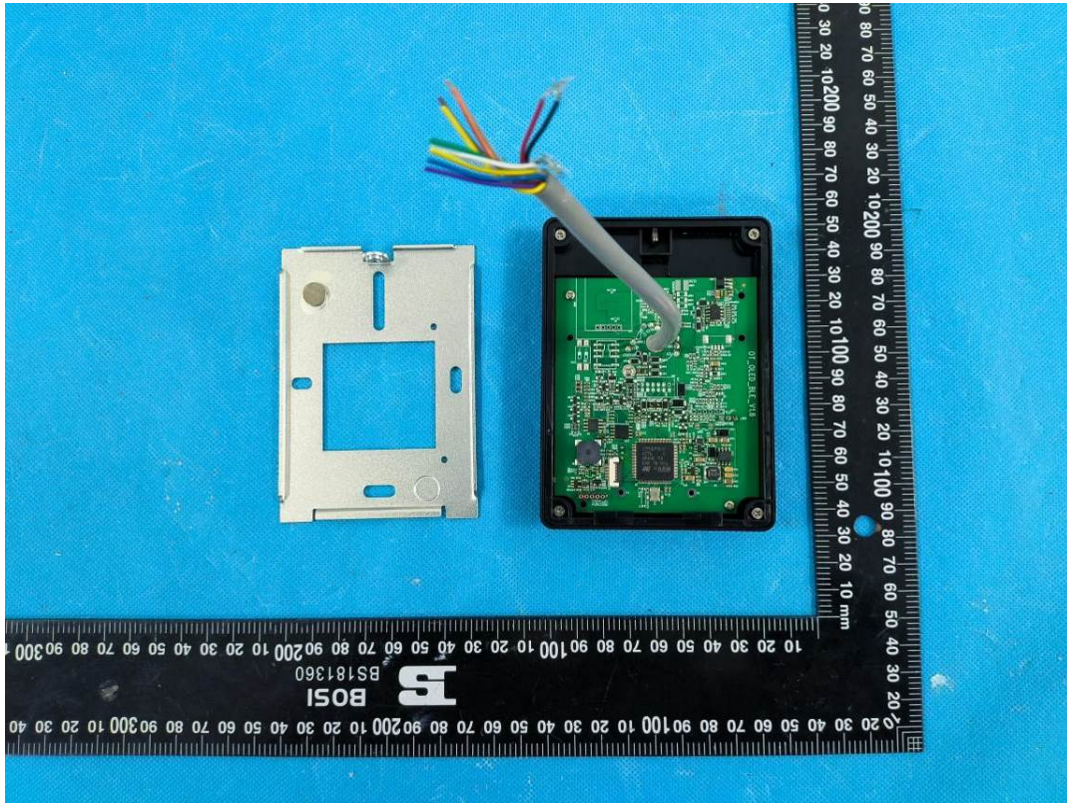

EXHIBIT C - EUT INTERNAL PHOTOGRAPHS

Model:MW-322

Chip

Antenna

Chip

Chip

Model: MW-322-7N

Antenna