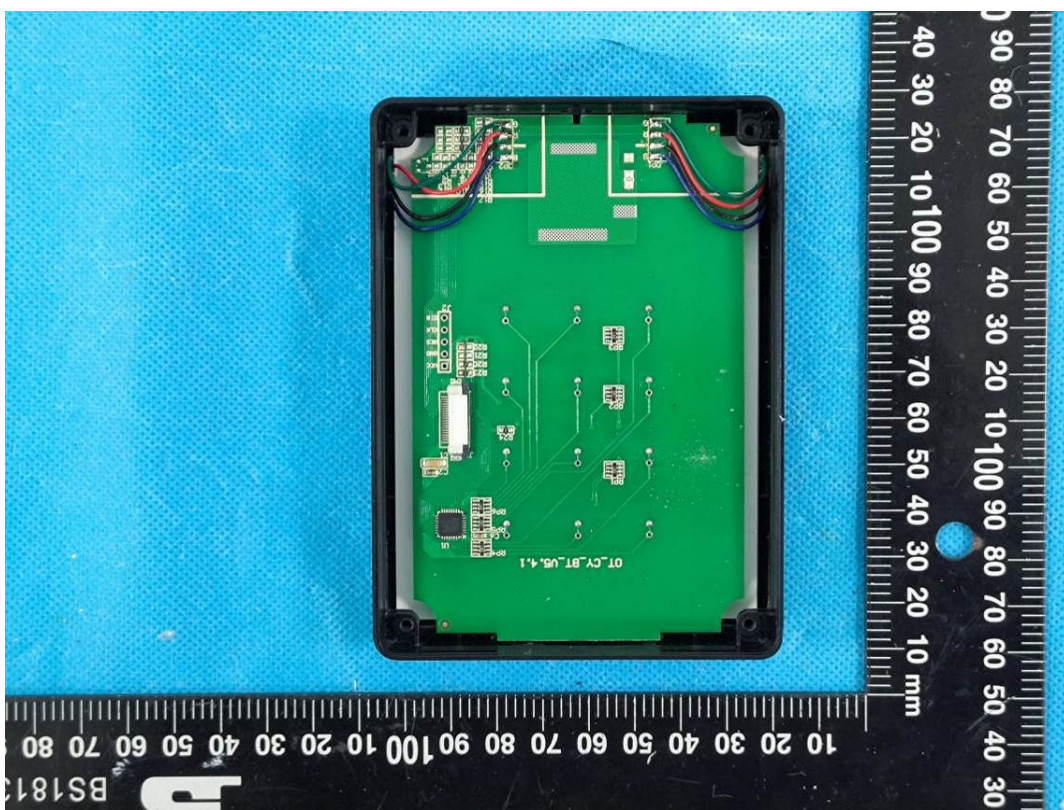

EXHIBIT C - EUT INTERNAL PHOTOGRAPHS

Model:MW-322

Chip

Antenna

Chip

Chip

Model: MW-322-7N

Antenna