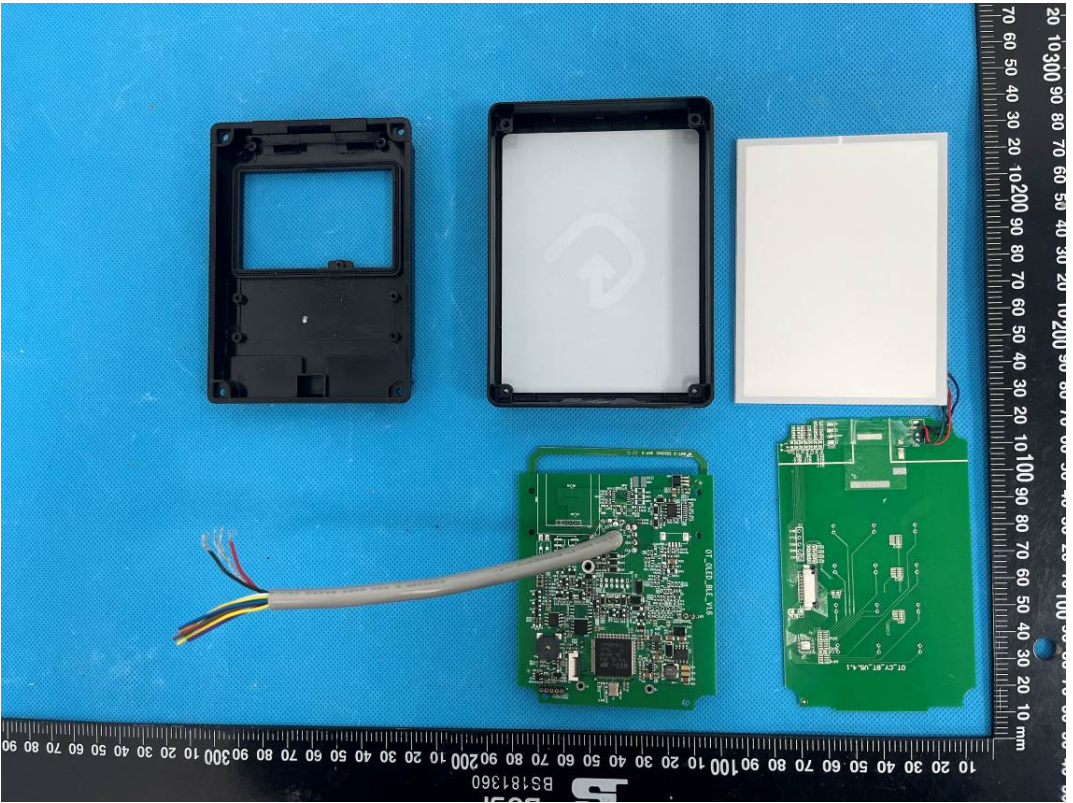

EXHIBIT C - EUT INTERNAL PHOTOGRAPHS

Model:MW-322

Chip

Antenna

Chip

Chip

Model: MW-322-7N

Antenna

Chip

Chip