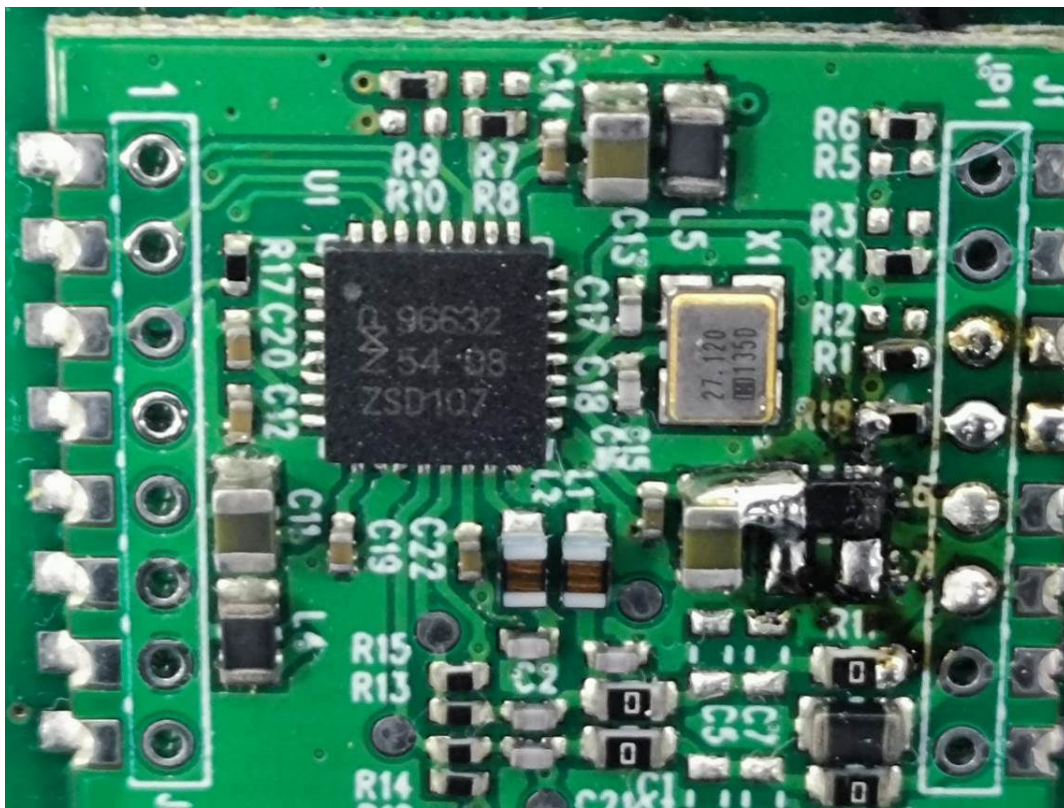

EXHIBIT C - EUT INTERNAL PHOTOGRAPHS

Model:MW-322

Chip

Antenna

Chip

Chip

Model: MW-322-7N

Antenna