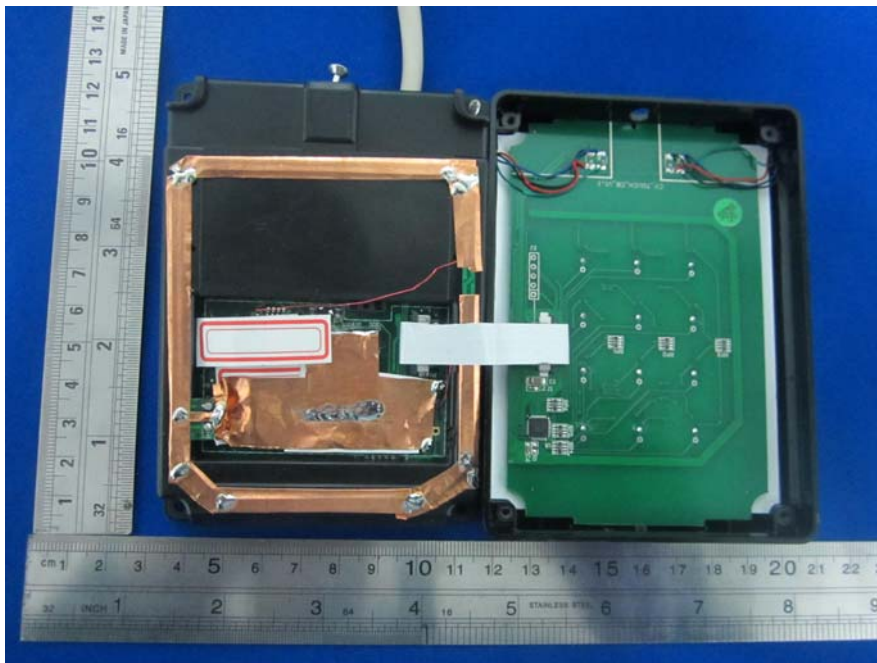

EXHIBIT C - EUT INTERNAL PHOTOGRAPHS

EUT –Cover Off View

EUT –Uncover View

EUT –Touch Board Top View

EUT –Touch Board Bottom View

EUT –Touch Board Uncover View

EUT –Main Board View

125KHz
antenna

EUT -13.56MHz Antenna Top View

EUT - 13.56MHz Antenna Bottom View

EUT –Main Board Shielding Off Top View

EUT –Main Board Bottom View