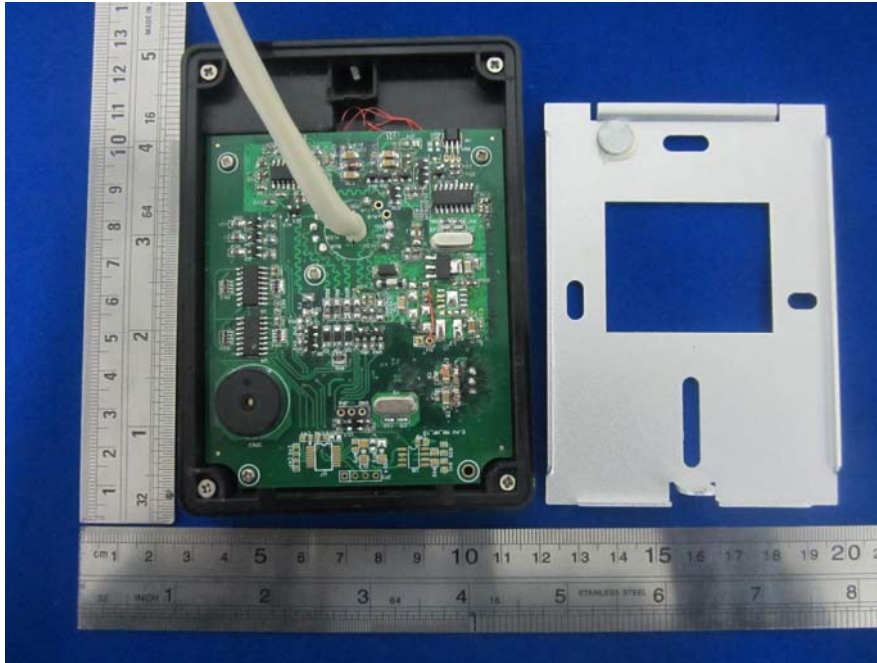

EXHIBIT C - EUT INTERNAL PHOTOGRAPHS

EUT –Cover Off View

EUT –Uncover View

EUT –Touch Board Top View

EUT –Touch Board Bottom View

EUT –Touch Board Uncover View

EUT –Main Board View

125KHz
antenna

EUT -13.56MHz Antenna Top View

EUT - 13.56MHz Antenna Bottom View

EUT –Main Board Shielding Off Top View

EUT –Main Board Bottom View