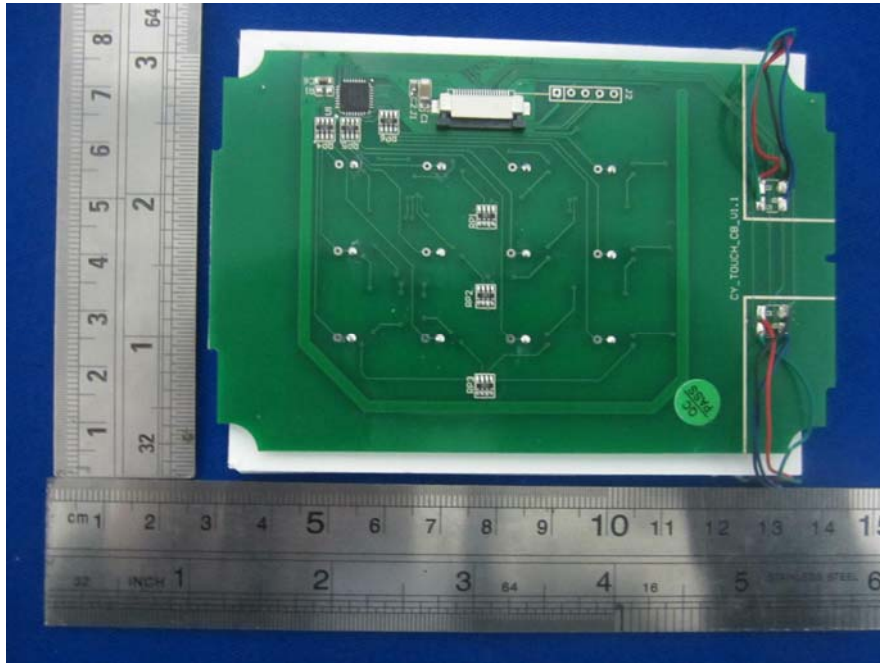

EXHIBIT C - EUT INTERNAL PHOTOGRAPHS

EUT –Cover Off View

EUT –Uncover View

EUT –Touch Board Top View

EUT –Touch Board Bottom View

EUT –Touch Board Uncover View

EUT –Main Board View

125KHz
antenna

EUT -13.56MHz Antenna Top View

EUT - 13.56MHz Antenna Bottom View

EUT –Main Board Shielding Off Top View

EUT –Main Board Bottom View