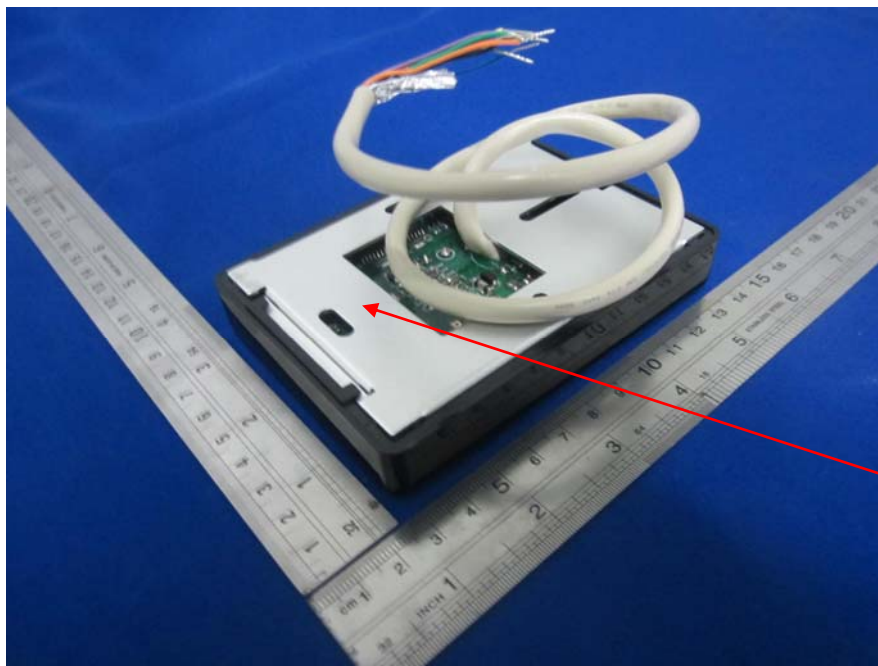

EXHIBIT A - FCC ID LABELING AND LOCATION

FCC ID Label

VITTO

product name: Magic Series 13.56MHZ&125KHZ reader

Model: MH322-8K

Rating: 10-15V \square 160mA max

FCCID: X3A-MGMH32

Freq: 13.56MHZ&125KHZ

Technol: Mifare&125KHZ

ISO: ISO14443A

Interface: Wiegand

CE 1313 

VR047071

Made in china.

Proposed FCC ID Label Location

Label Here

The label shown shall be permanently affixed at a conspicuous location on the device and be readily visible to the user at the time purchase (Labeling requirements per 2.925)