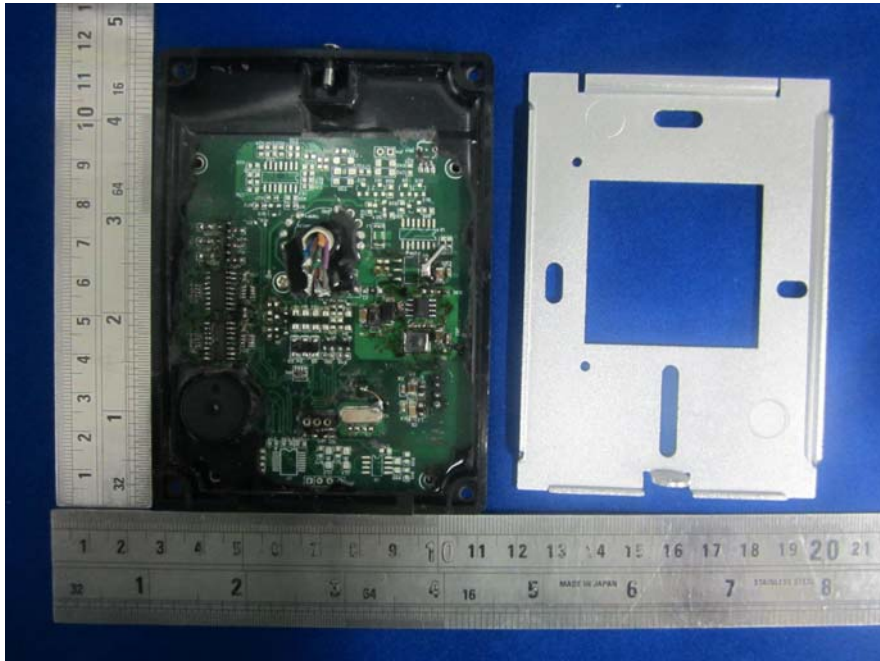

EXHIBIT C - EUT INTERNAL PHOTOGRAPHS

For Model: MW322-8K

EUT – Back Cover Off View

EUT –Uncover View

EUT –Antenna Board Top View

EUT – Antenna Board Bottom View

EUT – Main Board Top View

EUT – Main Board Bottom View

EUT – Front Cover Off View

EUT – Button Board Top View

EUT – Button Board Bottom View

For Model: MW322-8N

EUT – Back Cover Off View

EUT –Uncover View

EUT –Main Board Off View

EUT –Antenna Board Top View