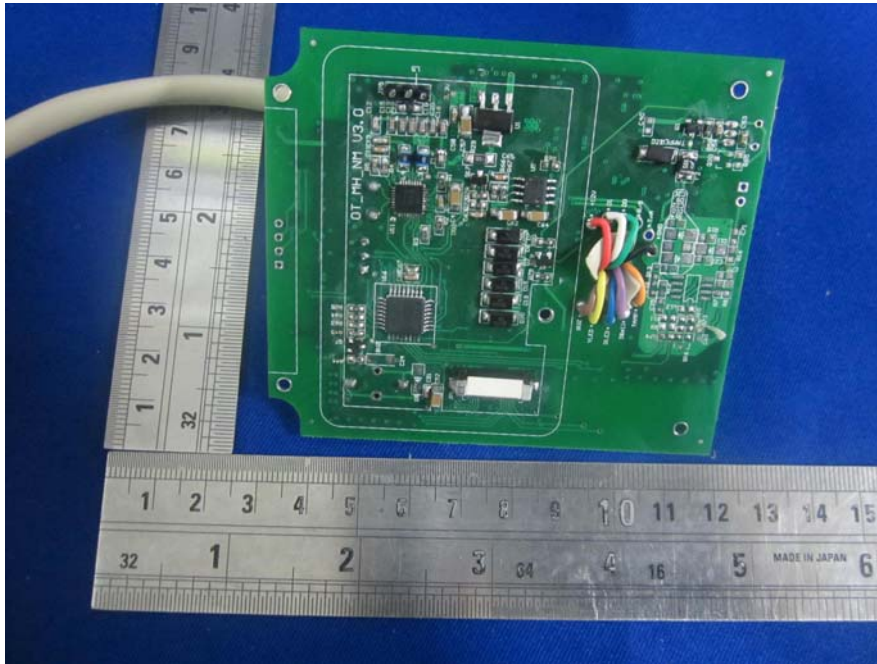

EXHIBIT C - EUT INTERNAL PHOTOGRAPHS

For Model: MW322-8K

EUT – Back Cover Off View

EUT –Uncover View

EUT –Antenna Board Top View

EUT – Antenna Board Bottom View

EUT – Main Board Top View

EUT – Main Board Bottom View

EUT – Front Cover Off View

EUT – Button Board Top View

EUT – Button Board Bottom View

For Model: MW322-8N

EUT – Back Cover Off View

EUT –Uncover View

EUT –Main Board Off View

EUT –Antenna Board Top View

EUT – Antenna Board Bottom View

EUT – Main Board Top View

EUT – Main Board Bottom View

EUT – Front Cover Off View

EUT – Button Board Top View

EUT – Button Board Bottom View