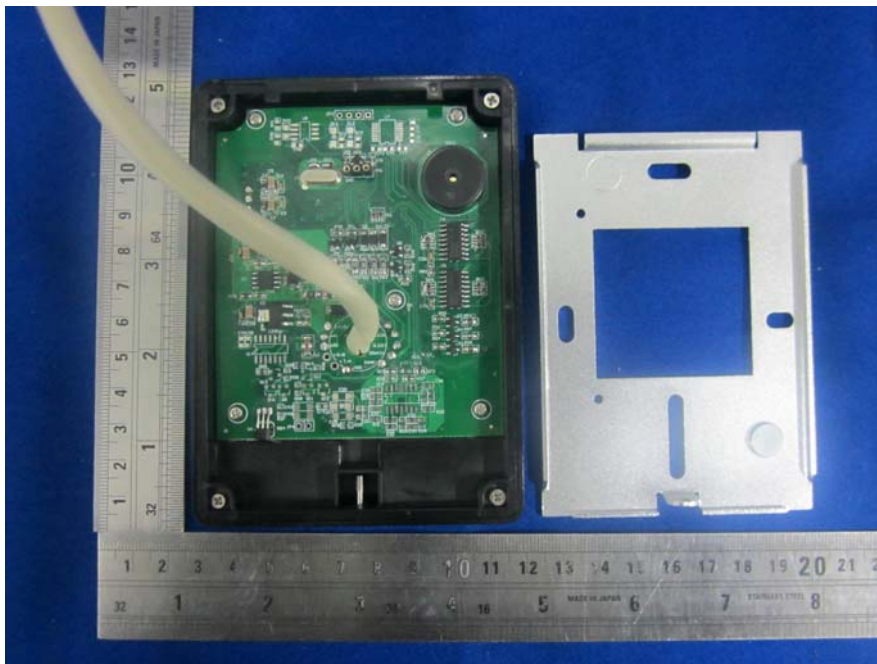

EXHIBIT C - EUT INTERNAL PHOTOGRAPHS

For Model: MW322-8K

EUT – Back Cover Off View

EUT –Uncover View

EUT –Antenna Board Top View

EUT – Antenna Board Bottom View

EUT – Main Board Top View

EUT – Main Board Bottom View

EUT – Front Cover Off View

EUT – Button Board Top View

EUT – Button Board Bottom View

For Model: MW322-8N

EUT – Back Cover Off View

EUT –Uncover View

EUT –Main Board Off View

EUT –Antenna Board Top View

EUT – Antenna Board Bottom View

EUT – Main Board Top View

EUT – Main Board Bottom View

EUT – Front Cover Off View

EUT – Button Board Top View

EUT – Button Board Bottom View