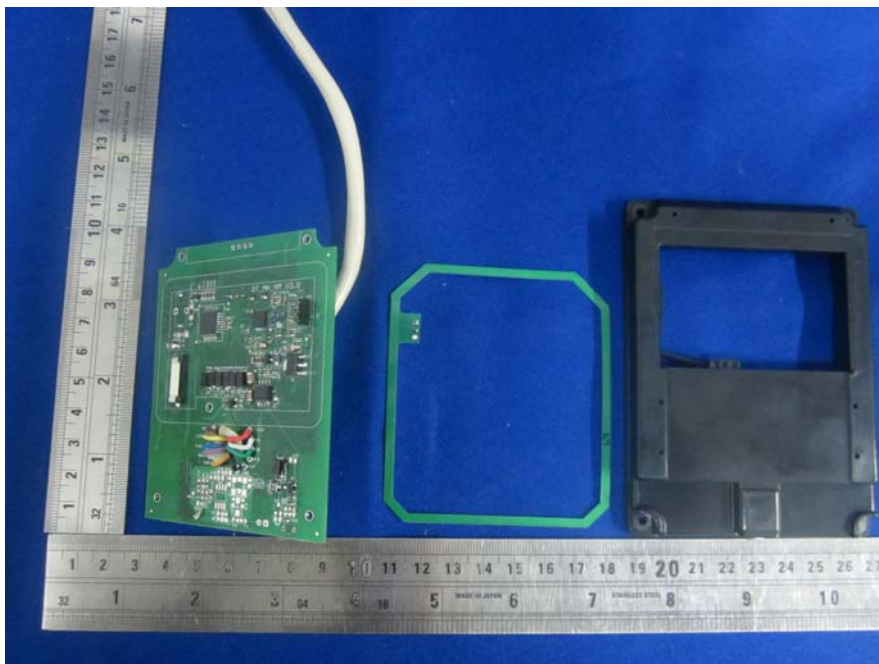

EXHIBIT C - EUT INTERNAL PHOTOGRAPHS

For Model: MW322-8K

EUT – Back Cover Off View

EUT –Uncover View

EUT –Antenna Board Top View

EUT – Antenna Board Bottom View

EUT – Main Board Top View

EUT – Main Board Bottom View

EUT – Front Cover Off View

EUT – Button Board Top View

EUT – Button Board Bottom View

For Model: MW322-8N

EUT – Back Cover Off View

EUT –Uncover View

EUT –Main Board Off View

EUT –Antenna Board Top View

EUT – Antenna Board Bottom View

EUT – Main Board Top View

EUT – Main Board Bottom View

EUT – Front Cover Off View

EUT – Button Board Top View

EUT – Button Board Bottom View