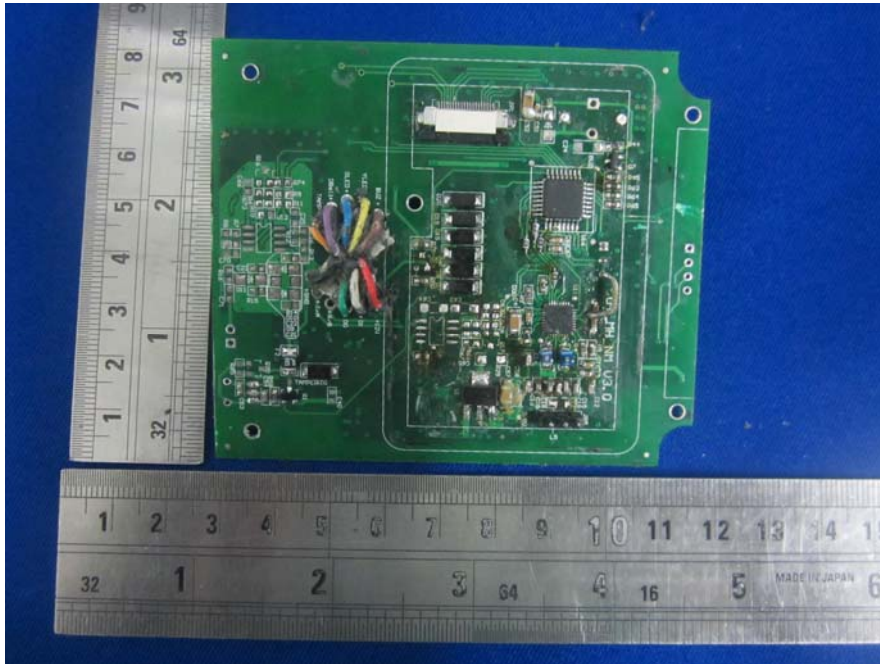

EXHIBIT C - EUT INTERNAL PHOTOGRAPHS

For Model: MW322-8K

EUT – Back Cover Off View

EUT –Uncover View

EUT –Antenna Board Top View

EUT – Antenna Board Bottom View

EUT – Main Board Top View

EUT – Main Board Bottom View

EUT – Front Cover Off View

EUT – Button Board Top View

EUT – Button Board Bottom View

For Model: MW322-8N

EUT – Back Cover Off View

EUT –Uncover View

EUT –Main Board Off View

EUT –Antenna Board Top View