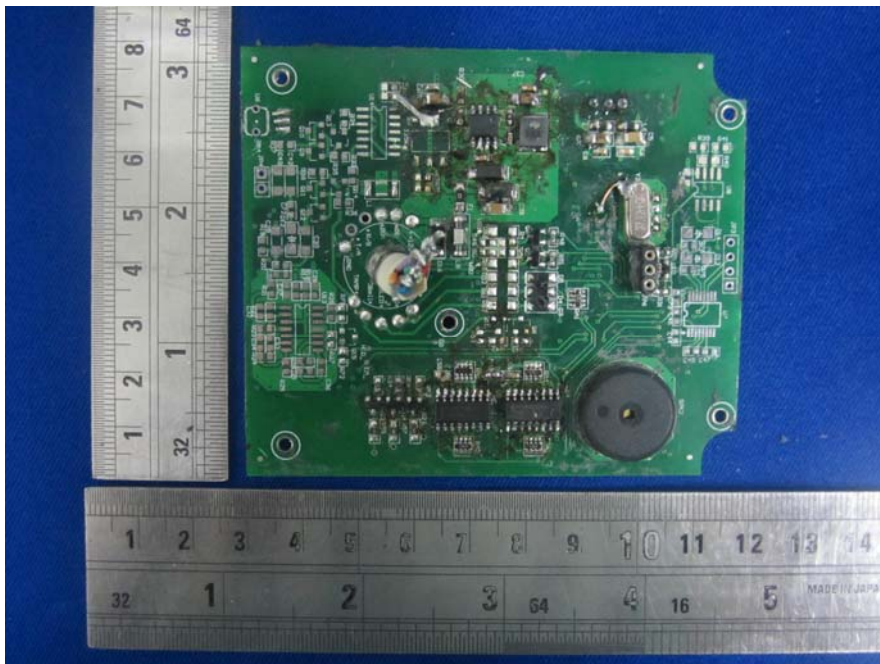

EXHIBIT C - EUT INTERNAL PHOTOGRAPHS

For Model: MW322-8K

EUT – Back Cover Off View

EUT –Uncover View

EUT –Antenna Board Top View

EUT – Antenna Board Bottom View

EUT – Main Board Top View

EUT – Main Board Bottom View

EUT – Front Cover Off View

EUT – Button Board Top View

EUT – Button Board Bottom View

For Model: MW322-8N

EUT – Back Cover Off View

EUT –Uncover View

EUT –Main Board Off View

EUT –Antenna Board Top View